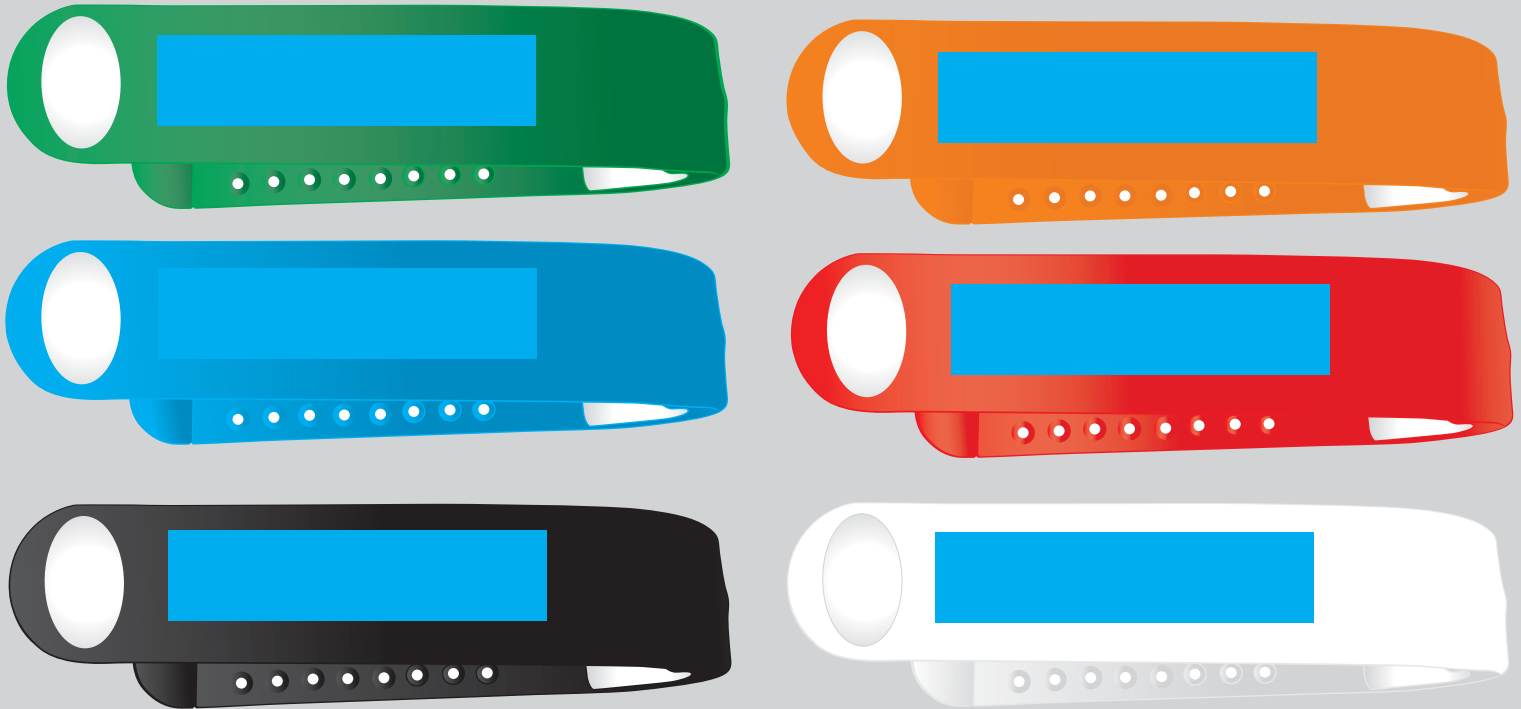

ARTWORK FOR APPROVAL

IMPORTANT: This drawing is for approximate print positional purposes only. It is not intended to be an exact scale or detailed representation of the product. Colour proofs are to be used as a guide only and not a true representation of true product or print colour. If item colours are important, order a sample from our current shipment.

Order #
Proof #1
Date 00/00/00

Product Code : LN9928
Description : StayFit Fitness Band
Item Colour/s : Black, Blue, Green, Yellow, Orange & White
Quantity :
Decoration Type : Screen
Print Colour

PLEASE NOTE
Gift boxes may vary depending on what is available at the time the order is placed

BELOW IS 50% OF ACTUAL SIZE

Maximum print area: 50mmL x 12mmH
Actual print size:

INTERNAL USE ONLY

INT:

QC Code:	New Pte # _____	Info:	Q: _____	Ctns: _____	Wt(kg): _____
PP:	Prt Int: _____	Prep:	S: _____	D: _____	
Rpt Ord:	Rpt Pte # _____	Cat:	E: _____	Ctns: _____	Wt(kg): _____
Splt: Y/N	Mach: _____	U/P Int: _____	R/P Int: _____	R: _____	D: _____
Courier:					Total Wt(kg): _____