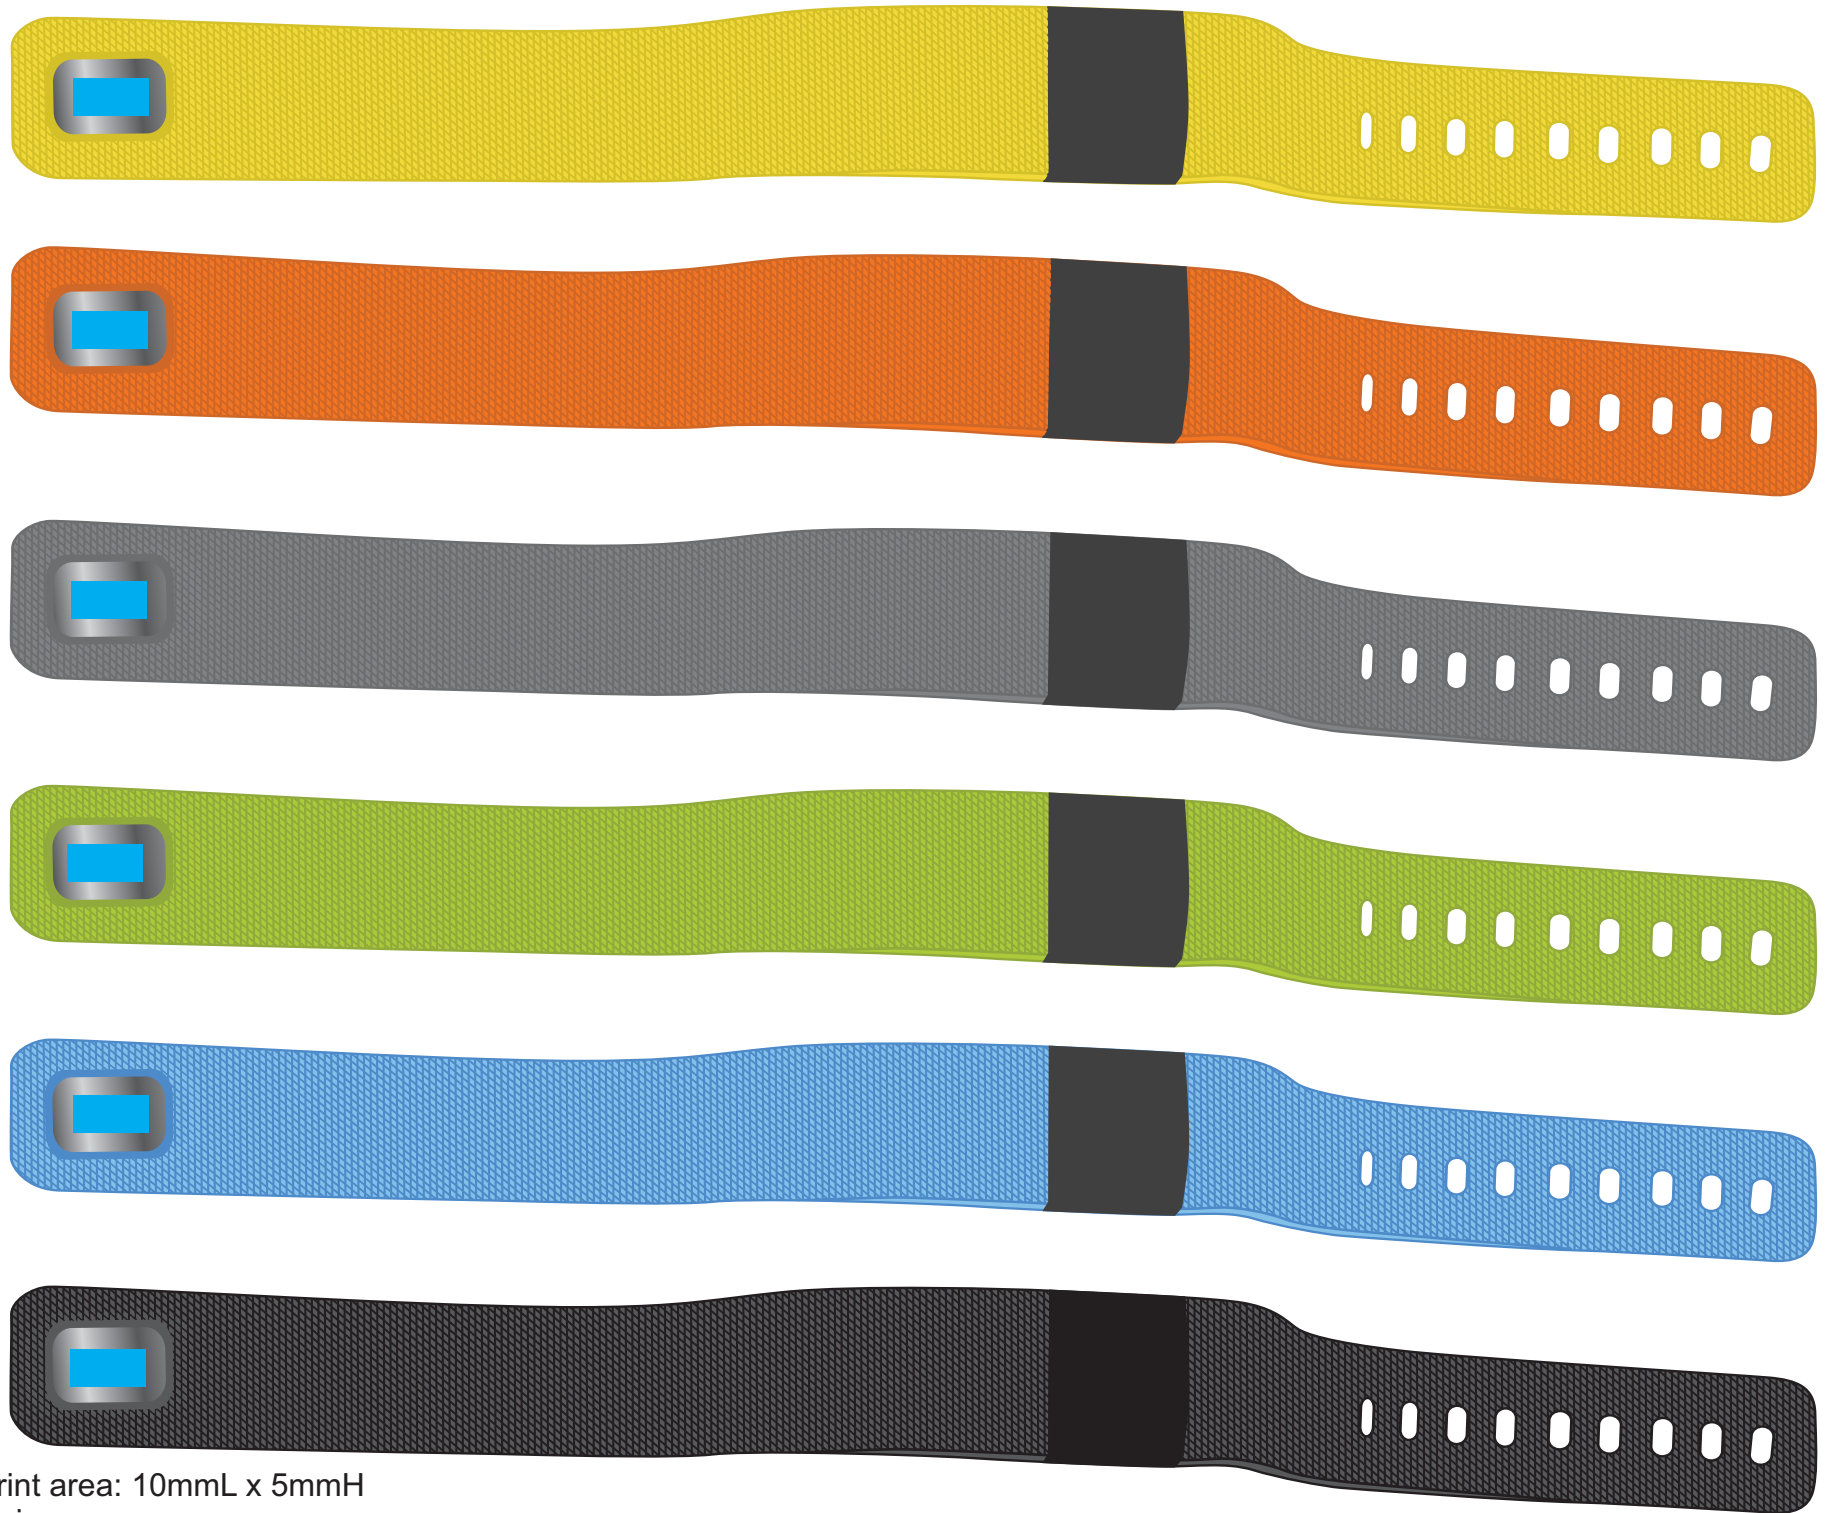

Order #
 Proof #1
 Date 00/00/00

Product Code : LN9920
 Description : LiveFit Fitness Band
 Item Colour/s : Black, Light Blue, Neon Green, Neon Yellow, Orange, Slate
 Quantity :
 Decoration Type : Laser

SCREEN DISPLAY

Screen display will either be white or blue, dependant on factory batching at the time of ordering. Display colour cannot be specified.

PLEASE SEE NEXT PAGE...

INTERNAL USE ONLY

INT:

QC Code:	New Pte # _____	Info:	Q: _____	Ctns: _____	Wt(kg): _____
PP:	Prt Int: _____	Prep:	S: _____	D: _____	
Rpt Ord:	Rpt Pte # _____	Cat:	E: _____	Ctns: _____	Wt(kg): _____
Split: Y/N	Mach: _____	U/P Int: _____	R/P Int: _____	R: _____	D: _____
Courier:					Total Wt(kg): _____

Maximum print area: 10mmL x 5mmH
Actual print size: