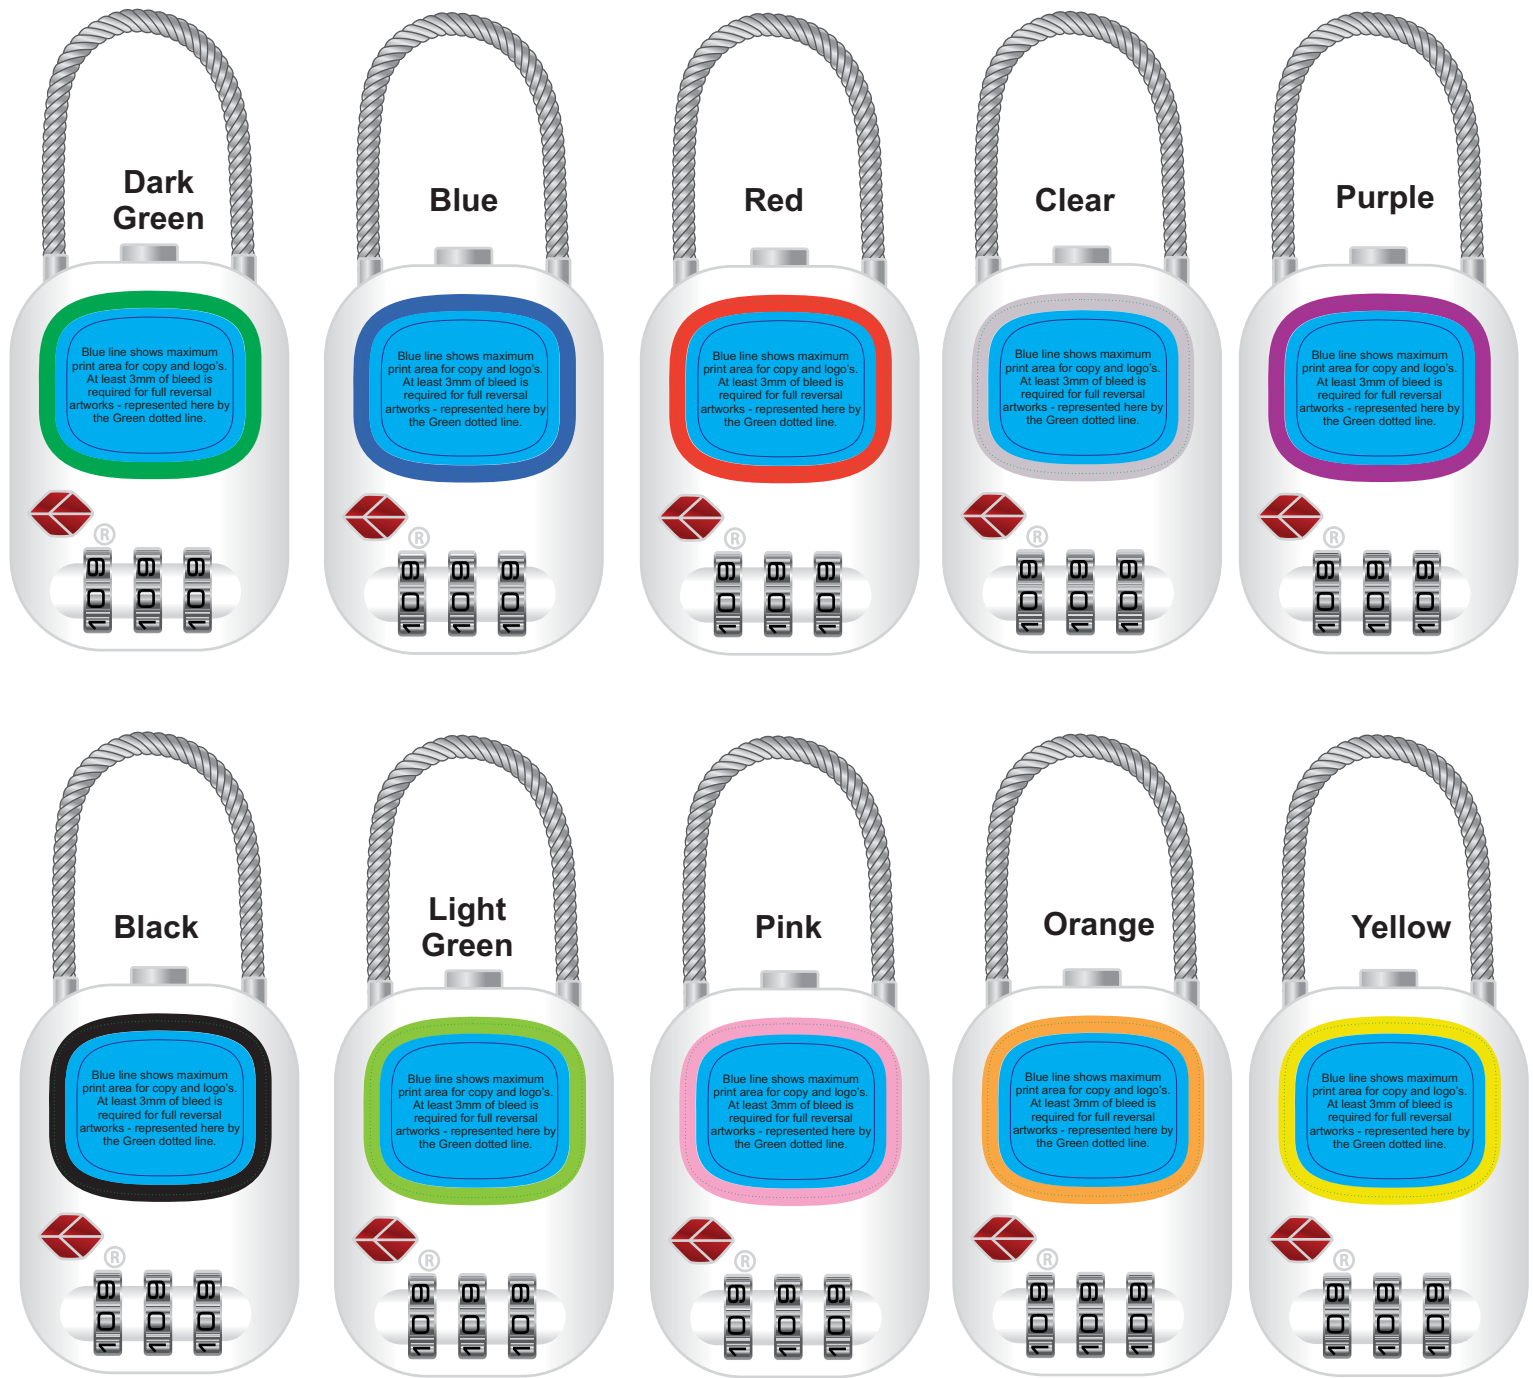

Order #
Proof #1
Date 00/00/00

Product Code : LN9423
Description : Family Light Up TSA Luggage Lock
Item Colour/s : Black, Blue, Green, Red, Clear, Light Green, Orange, Pink, Purple, Yellow
Quantity :
Decoration Type : Digital Direct
Print Colour

DIGITAL DIRECT: This item is digitally printed in CMYK.
 If pantone colour matching is important we require you to provide specific PMS colours, and we will produce closest CMYK colour match possible (to CP equivalent of coated pantone colours - perfect colour match not guaranteed). Vector art is required for colour matching. We are unable to edit colours in rasterized images. Print colours may be altered in appearance if placed on a strong colour background.

Below 50% of Actual Size

Maximum print area: 25mmL x 20mmH
 Actual print size:

INTERNAL USE ONLY

INT:

QC Code:	New Pte # _____	Info:	Q: _____	Ctns: _____	Wt(kg): _____
PP:	Prt Int: _____	Prep:	S: _____	D: _____	
Rpt Ord:	Rpt Pte # _____	Cat:	E: _____	Ctns: _____	Wt(kg): _____
Split: Y/N	Mach: _____	U/P Int: _____	R/P Int: _____	R: _____	D: _____
Courier:					Total Wt(kg): _____

Maximum print area: 25mmL x 20mmH
 Actual print size: