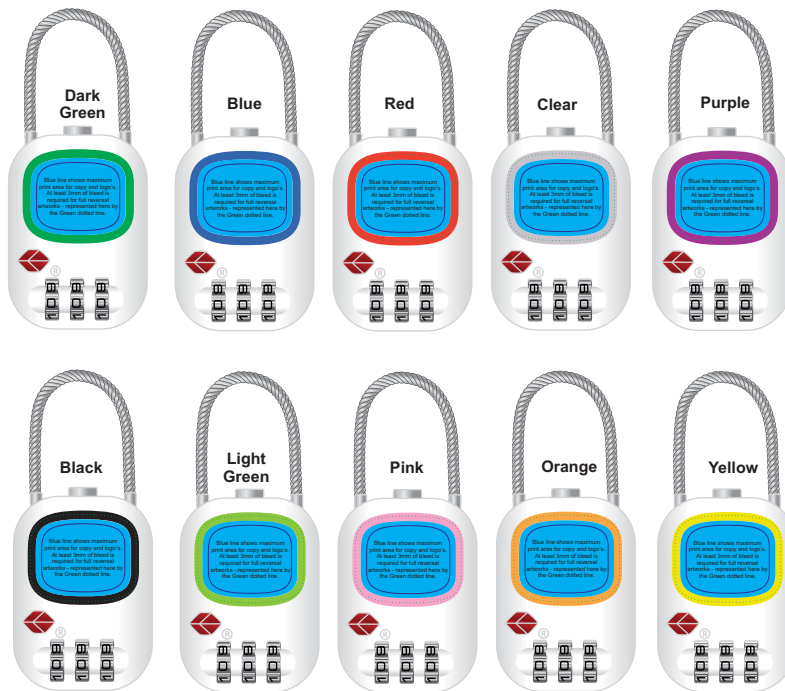

ARTWORK FOR APPROVAL

IMPORTANT: This drawing is for approximate print positional purposes only. It is not intended to be an exact scale or detailed representation of the product. Colour proofs are to be used as a guide only and not a true representation of true product or print colour. If item colours are important, order a sample from our current shipment.

Order #
Proof #1
Date 00/00/00

Product Code : LN9423
Description : Family Light Up TSA Luggage Lock
Item Colour/s : Black, Blue, Green, Red, Clear, Light Green, Orange, Pink, Purple, Yellow
Quantity :
Decoration Type : Digital Direct
Print Colour

DIGITAL DIRECT: This item is digitally printed in CMYK.
If pantone colour matching is important we require you to provide specific PMS colours, and we will produce closest CMYK colour match possible (to CP equivalent of coated pantone colours - perfect colour match not guaranteed). Vector art is required for colour matching. We are unable to edit colours in rasterized images. Print colours may be altered in appearance if placed on a strong colour background.

Below 50% of Actual Size

Maximum print area: 25mmL x 20mmH
Actual print size:

INTERNAL USE ONLY

INT:

QC Code:	New Pte # _____	Info:	Q: _____	Ctns: _____	Wt(kg): _____
PP:	Prt Int: _____	Prep:	S: _____	D: _____	
Rpt Ord:	Rpt Pte # _____	Cat:	E: _____	Ctns: _____	Wt(kg): _____
Split: Y/N	Mach: _____	U/P Int: _____	R/P Int: _____	R: _____	D: _____
Courier:					Total Wt(kg): _____