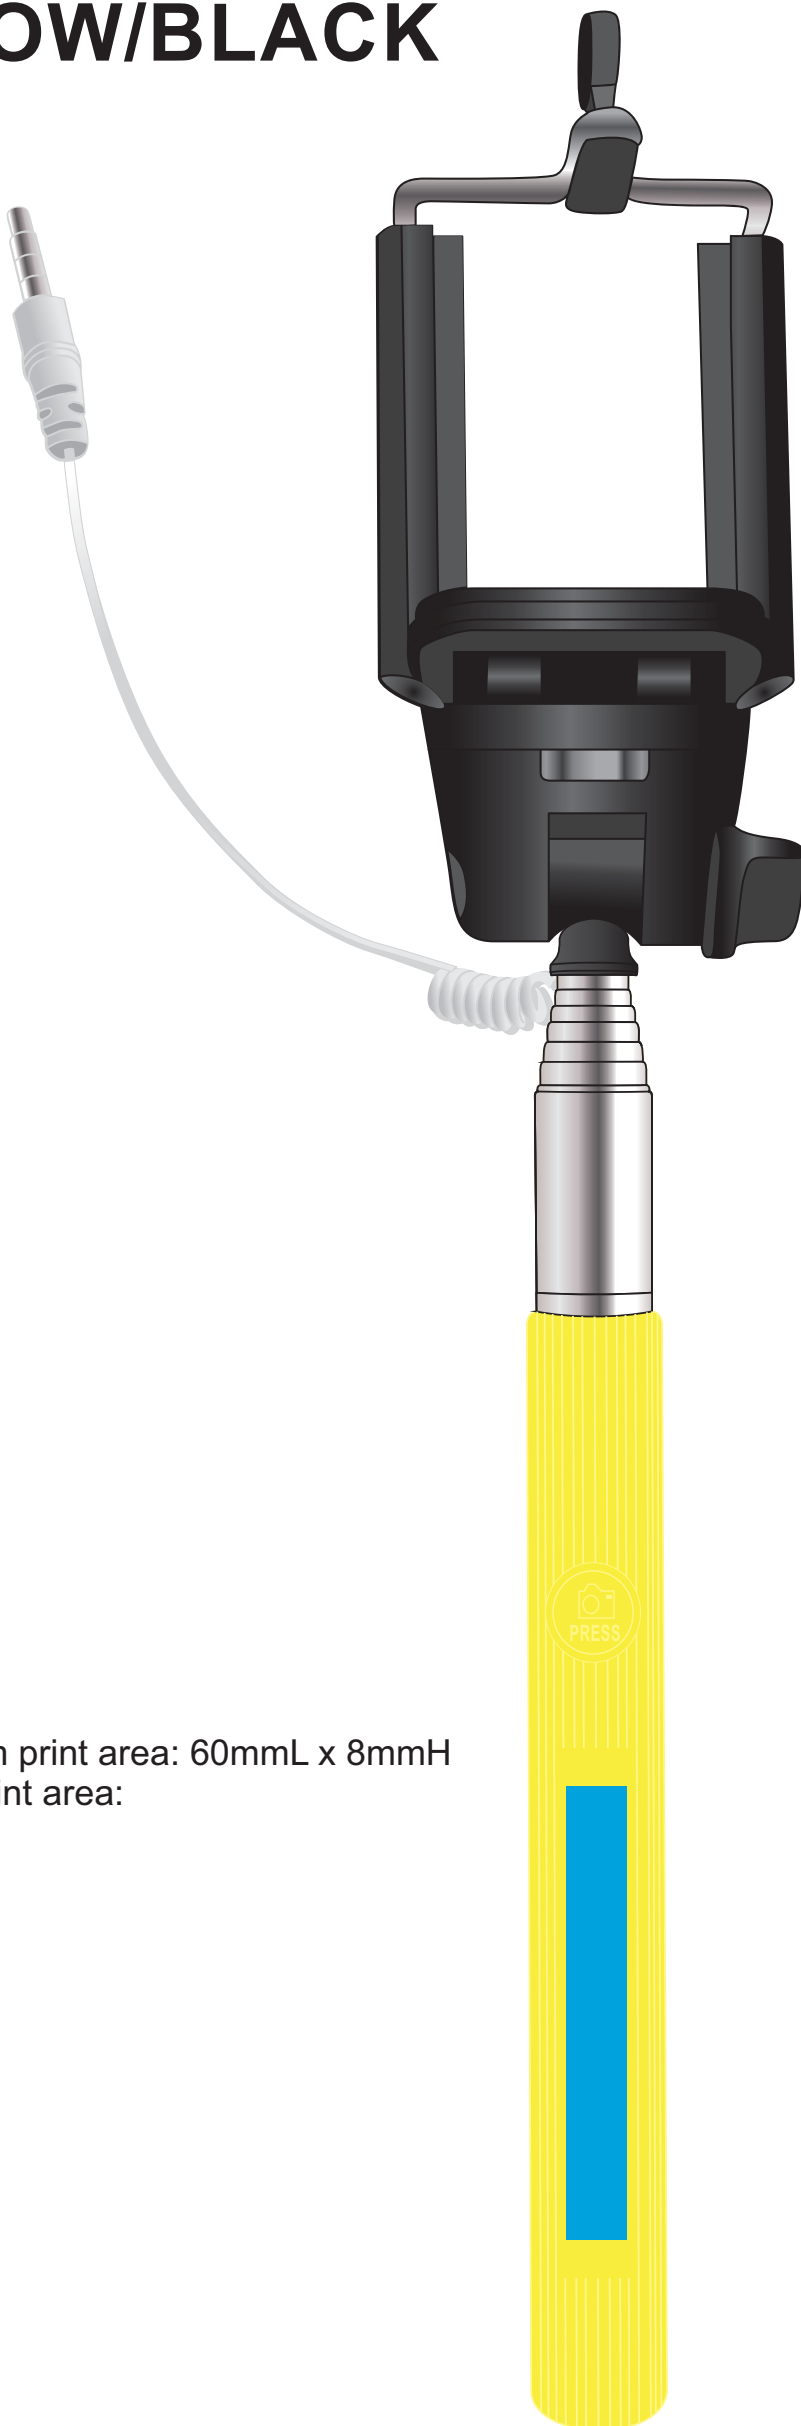

YELLOW/BLACK

Maximum print area: 60mmL x 8mmH
Actual print area: