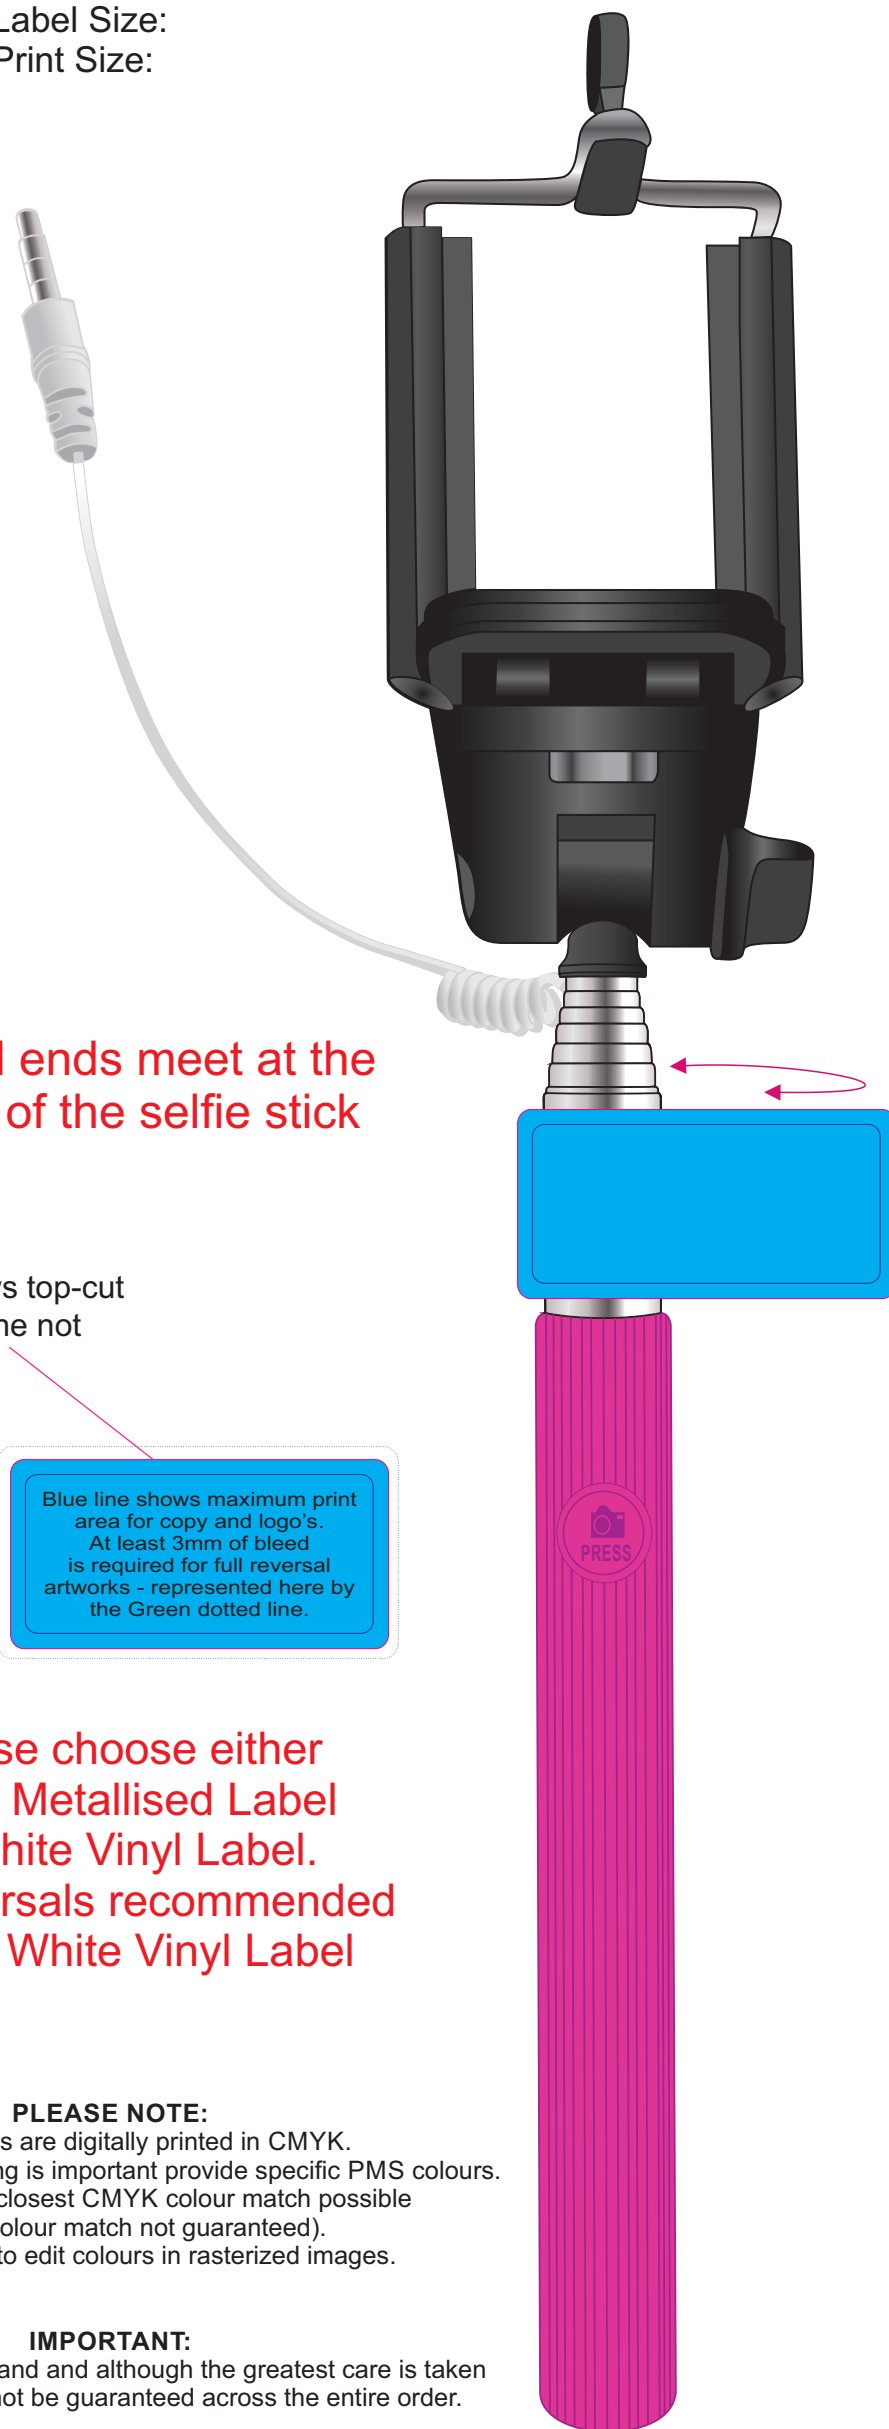

IMPORTANT:

Labels are applied by hand and although the greatest care is taken
label positioning cannot be guaranteed across the entire order.

LIGHT BLUE/BLACK

Maximum Label Size: 50mmL x 25mmH

(top cut to any shape)

IMPORTANT:

Labels are applied by hand and although the greatest care is taken label positioning cannot be guaranteed across the entire order.

PINK/BLACK

Maximum Label Size: 50mmL x 25mmH
(top cut to any shape)
Actual Label Size:
Actual Print Size:

Label ends meet at the side of the selfie stick

Outline shows top-cut shape, this line not

Blue line shows maximum print area for copy and logo's.
At least 3mm of bleed is required for full reversal artworks - represented here by the Green dotted line.

IMPORTANT:

Labels are applied by hand and although the greatest care is taken
label positioning cannot be guaranteed across the entire order.

PURPLE/BLACK

Maximum Label Size: 50mmL x 25mmH
(top cut to any shape)