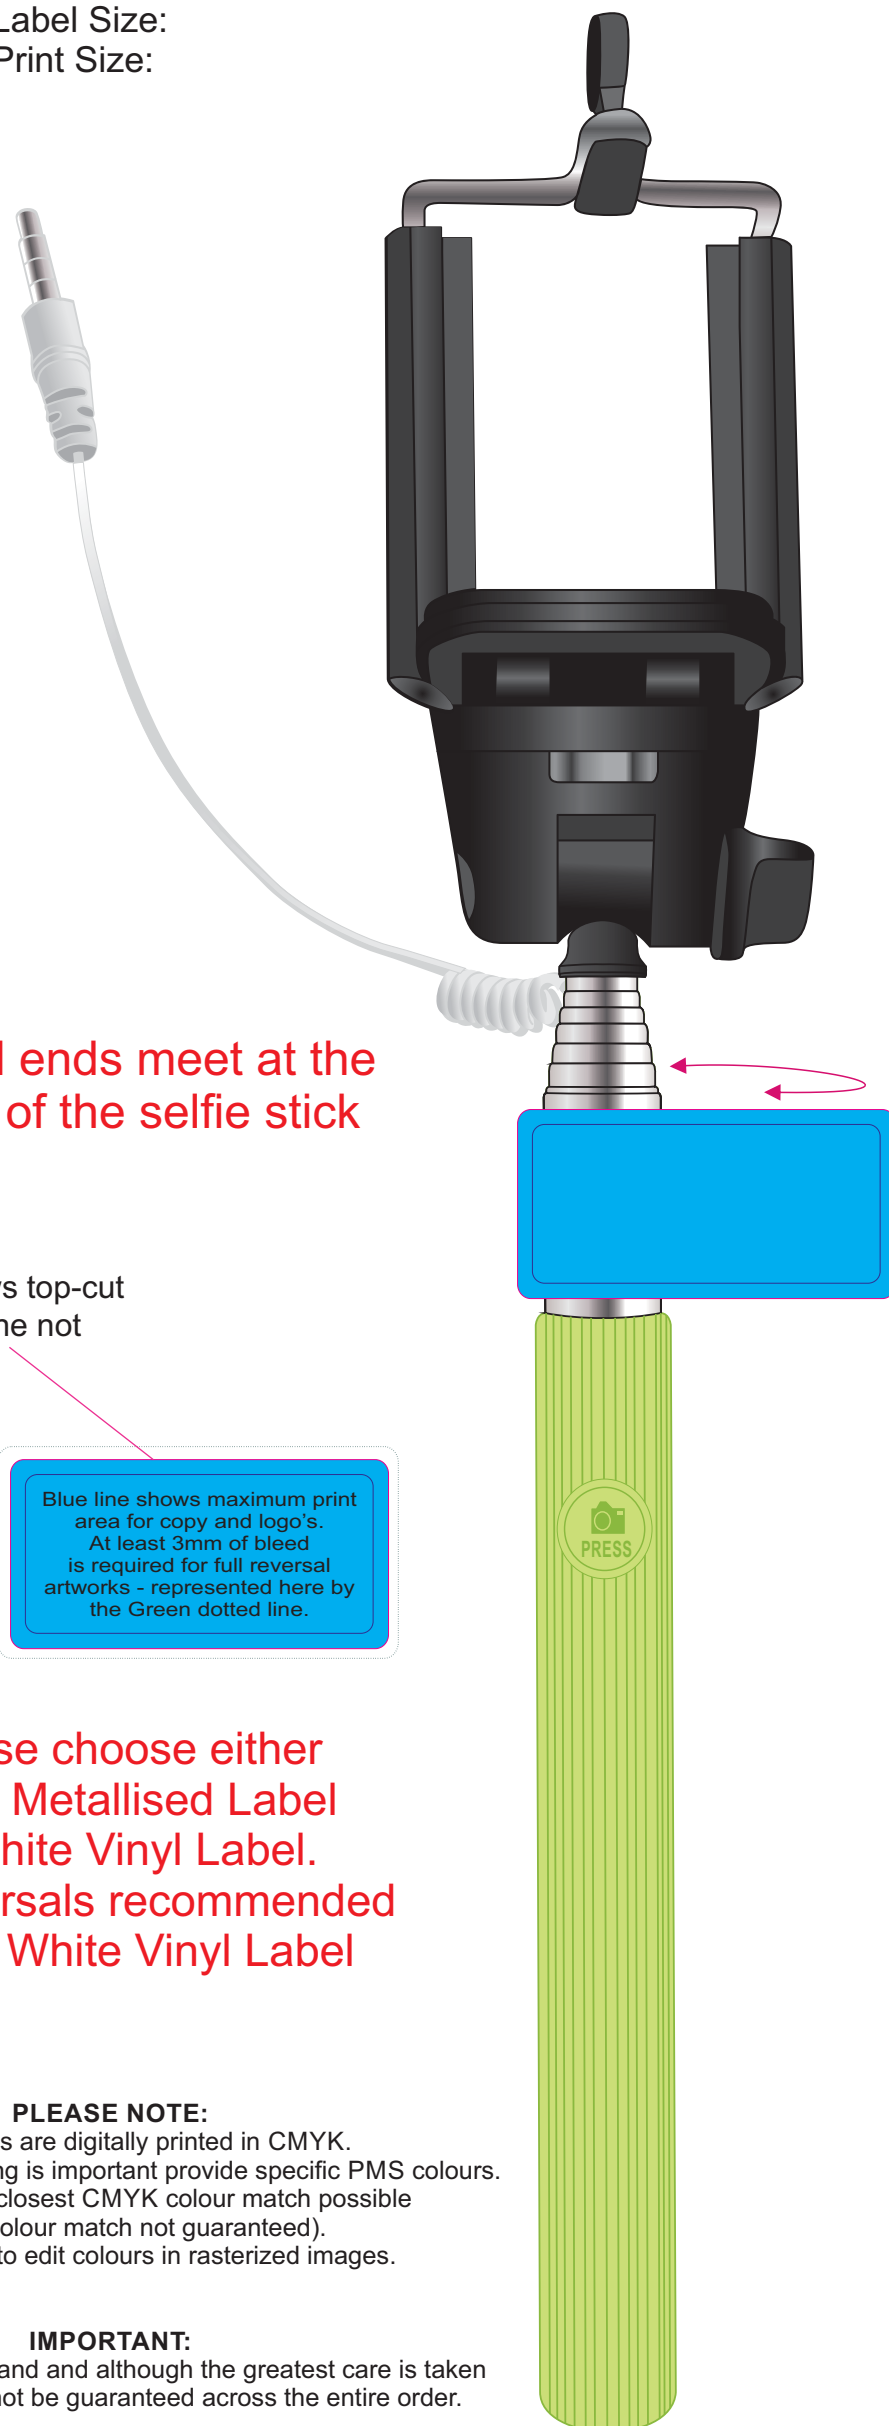

Actual Label Size:

Actual Print Size:

Label ends meet at the side of the selfie stick

Outline shows top-cut shape, this line not

Blue line shows maximum print area for copy and logo's. At least 3mm of bleed is required for full reversal artworks - represented here by the Green dotted line.

IMPORTANT:

Labels are applied by hand and although the greatest care is taken label positioning cannot be guaranteed across the entire order.

GREEN/BLACK

Maximum Label Size: 50mmL x 25mmH
(top cut to any shape)

IMPORTANT:

Labels are applied by hand and although the greatest care is taken
label positioning cannot be guaranteed across the entire order.

LIGHT BLUE/BLACK

Maximum Label Size: 50mmL x 25mmH

(top cut to any shape)