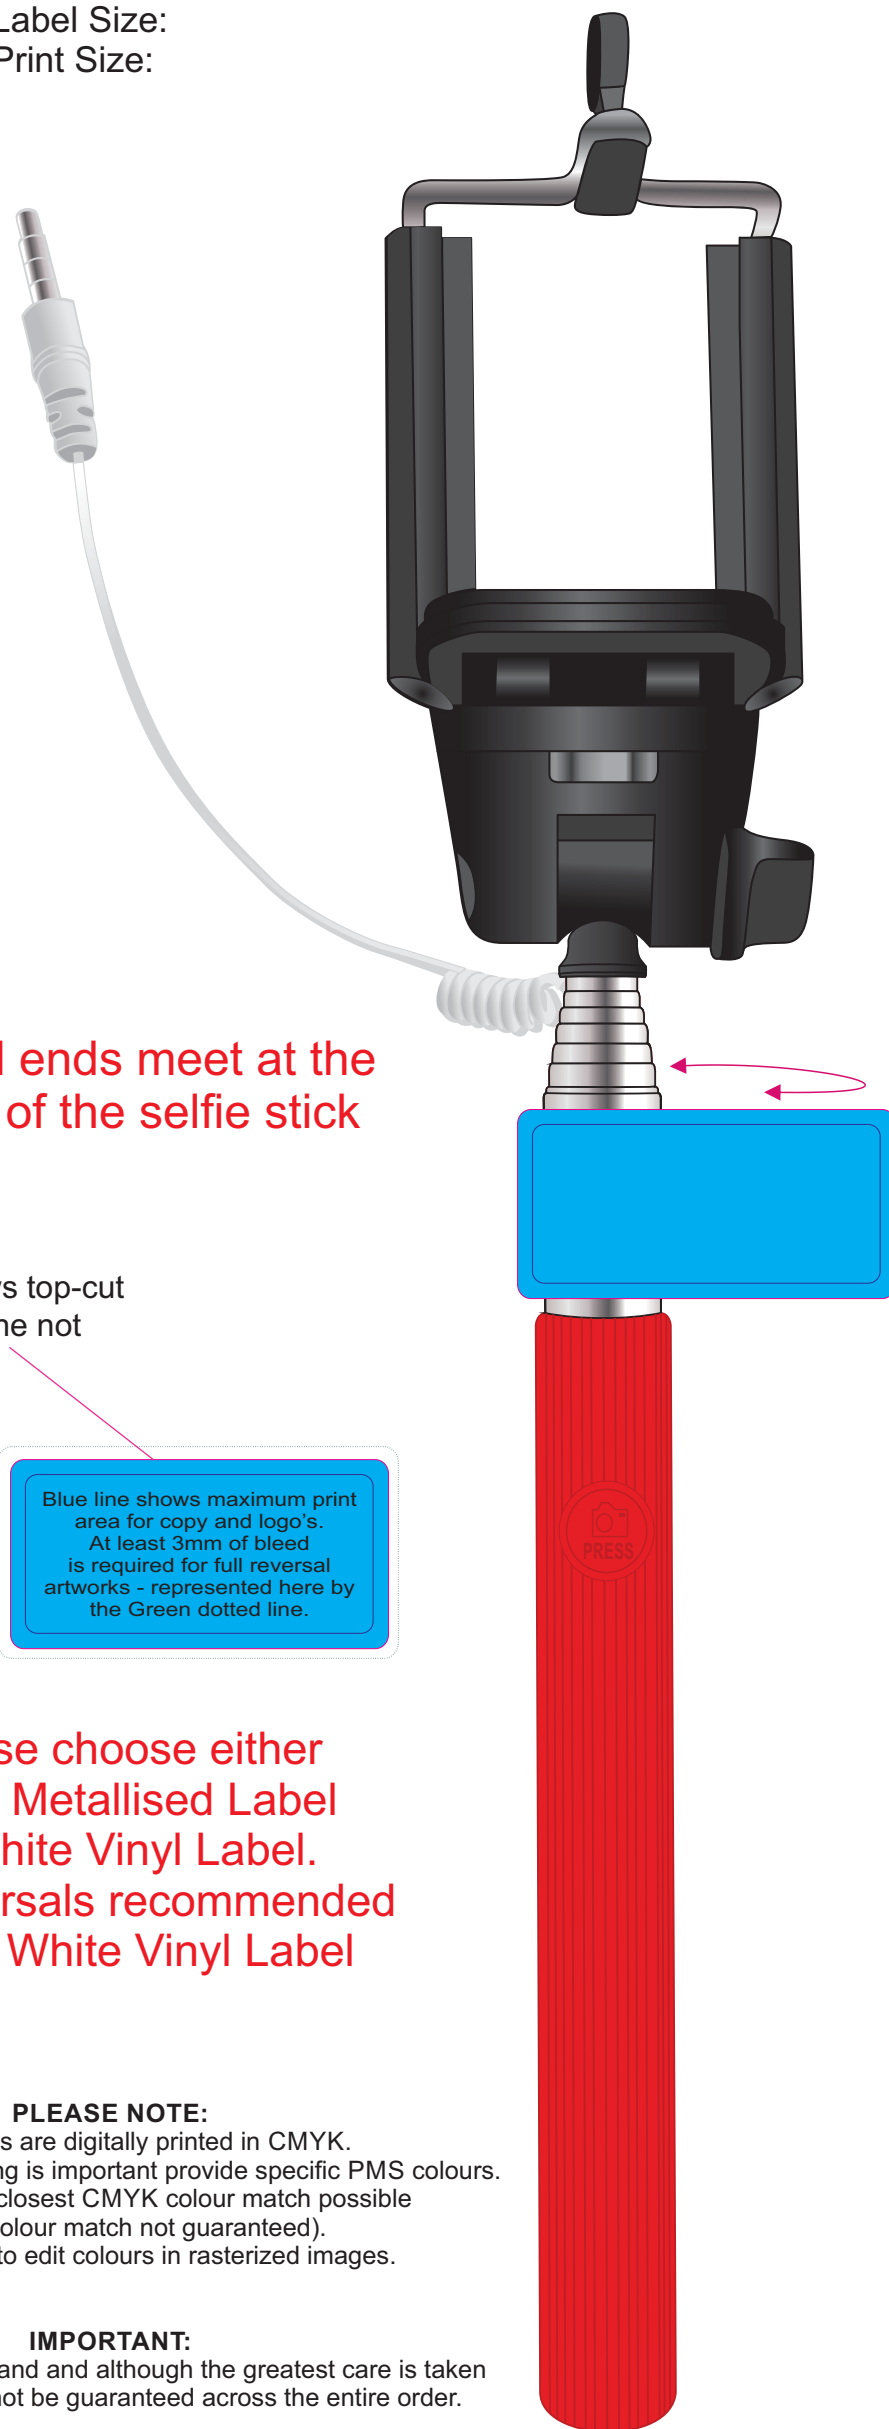

IMPORTANT:

Labels are applied by hand and although the greatest care is taken label positioning cannot be guaranteed across the entire order.

PINK/BLACK

Maximum Label Size: 50mmL x 25mmH
(top cut to any shape)
Actual Label Size:
Actual Print Size:

IMPORTANT:

Labels are applied by hand and although the greatest care is taken
label positioning cannot be guaranteed across the entire order.

PURPLE/BLACK

Maximum Label Size: 50mmL x 25mmH
(top cut to any shape)

Actual Label Size:

Actual Print Size:

Label ends meet at the
side of the selfie stick

Outline shows top-cut
shape, this line not

Blue line shows maximum print
area for copy and logo's.
At least 3mm of bleed
is required for full reversal
artworks - represented here by
the Green dotted line.

IMPORTANT:

Labels are applied by hand and although the greatest care is taken
label positioning cannot be guaranteed across the entire order.

RED/BLACK

Maximum Label Size: 50mmL x 25mmH
(top cut to any shape)
Actual Label Size:
Actual Print Size: