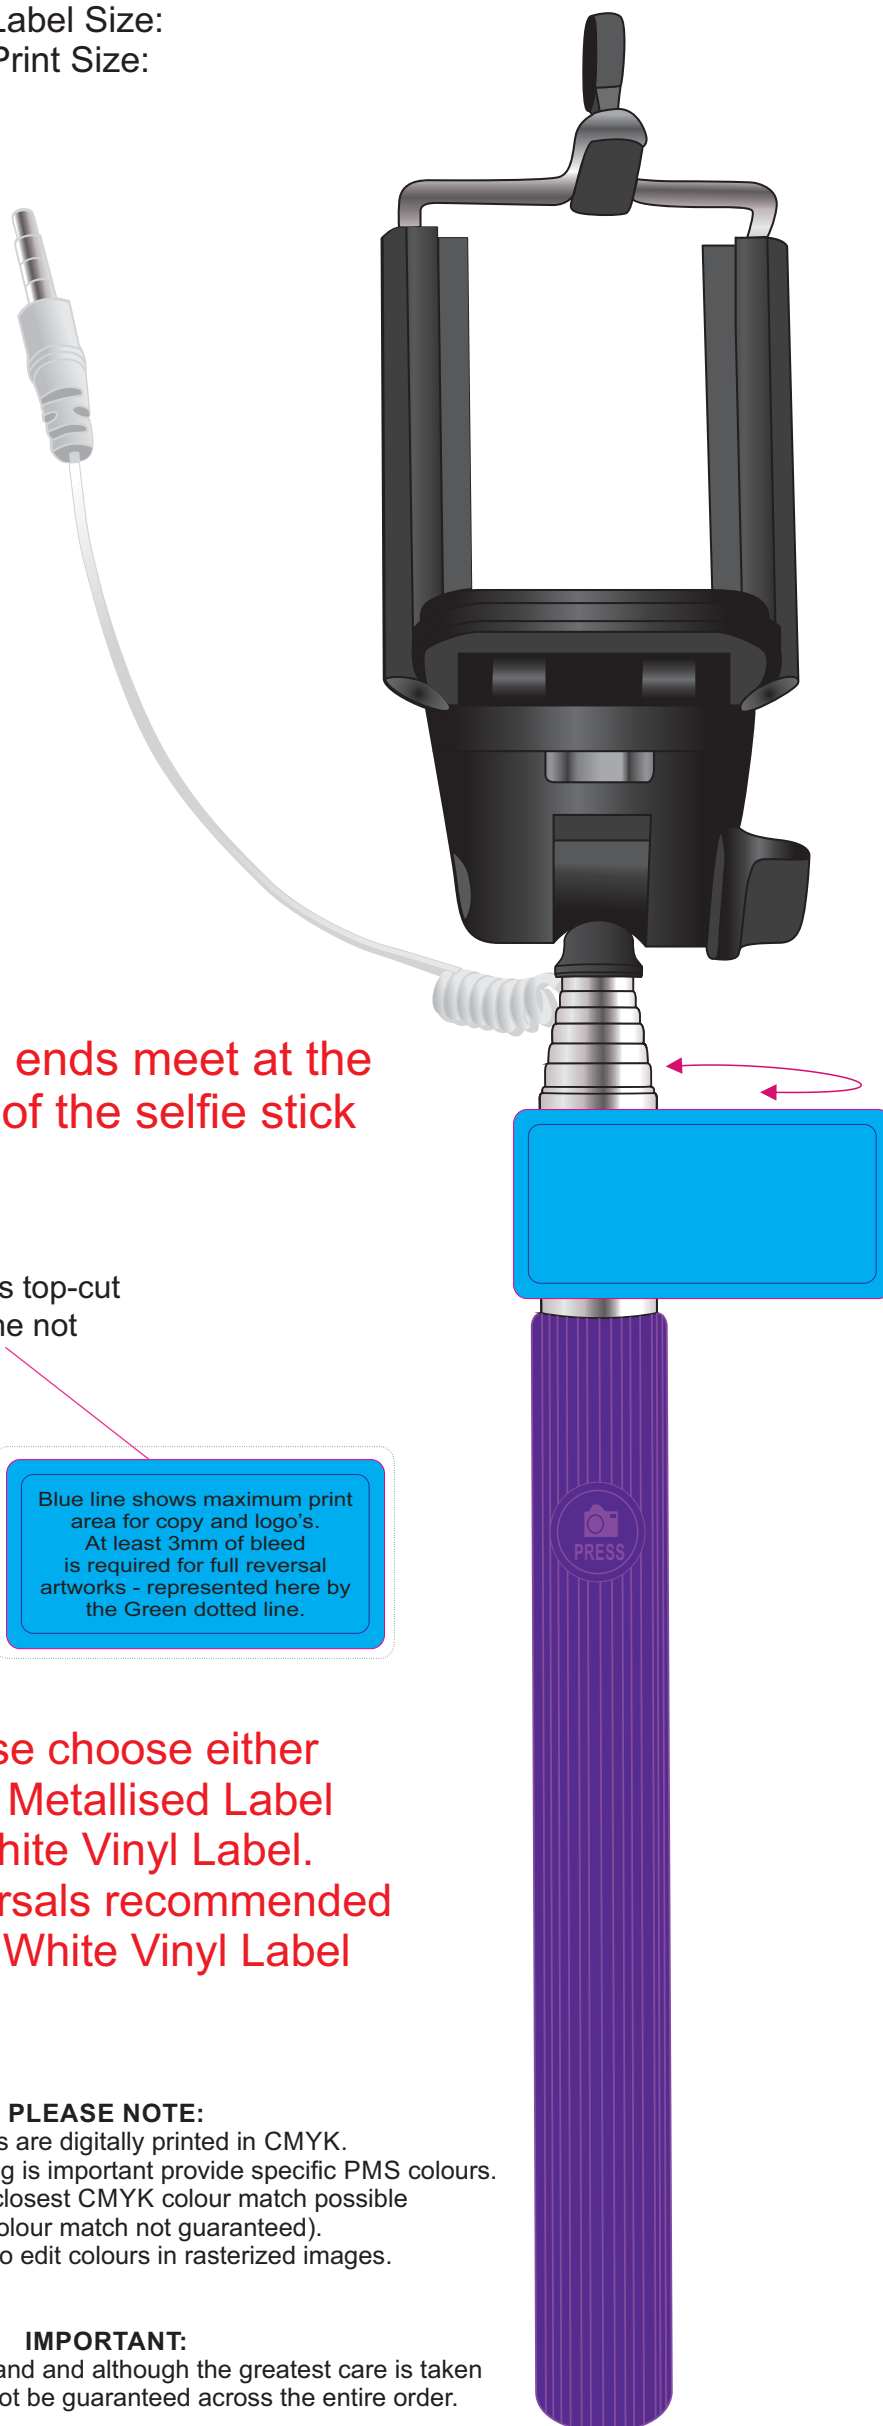

IMPORTANT:

Labels are applied by hand and although the greatest care is taken
label positioning cannot be guaranteed across the entire order.