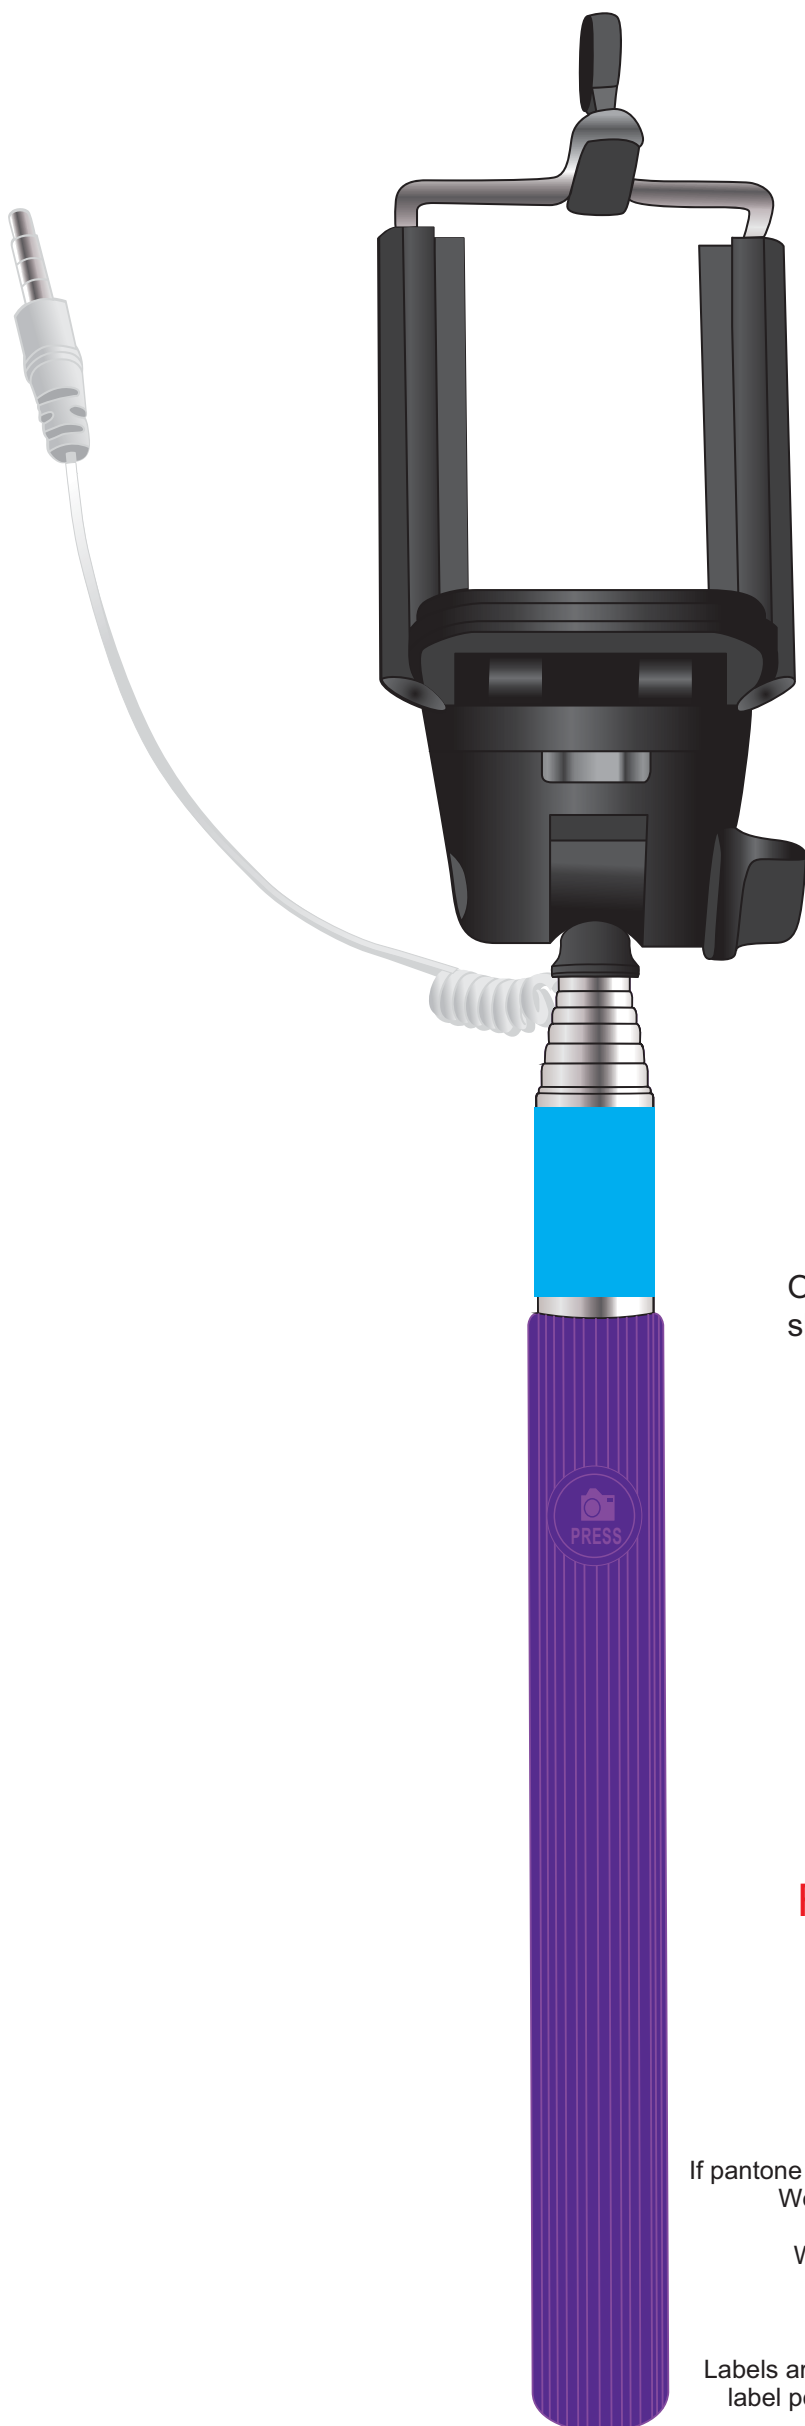

IMPORTANT:

Labels are applied by hand and although the greatest care is taken
label positioning cannot be guaranteed across the entire order.

PURPLE/BLACK

Maximum Label Size: 50mmL x 25mmH
(top cut to any shape)

Actual Label Size:

Actual Print Size:

Label ends meet at the
side of the selfie stick

Outline shows top-cut
shape, this line not

Blue line shows maximum print
area for copy and logo's.
At least 3mm of bleed
is required for full reversal
artworks - represented here by
the Green dotted line.