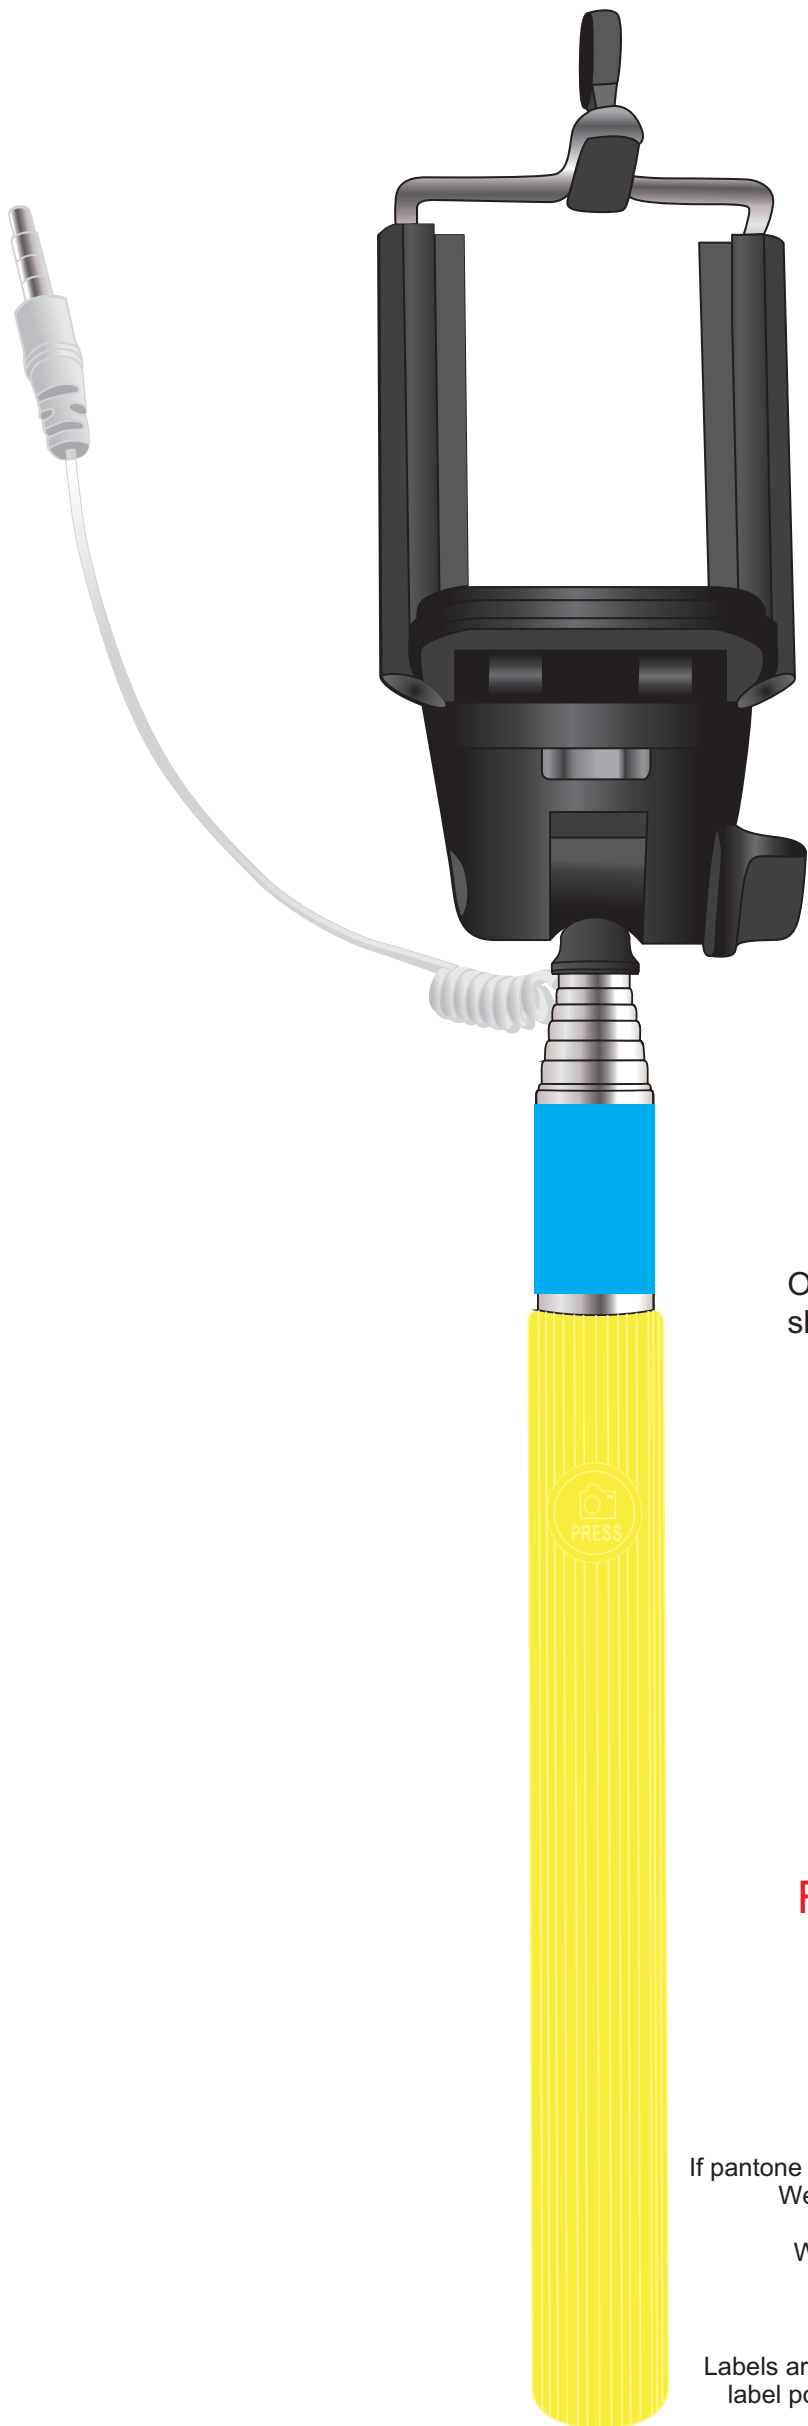

Label ends meet at the side of the selfie stick

Outline shows top-cut shape, this line not

Blue line shows maximum print area for copy and logo's.
At least 3mm of bleed is required for full reversal artworks - represented here by the Green dotted line.

IMPORTANT:

Labels are applied by hand and although the greatest care is taken
label positioning cannot be guaranteed across the entire order.

YELLOW/BLACK

Maximum Label Size: 50mmL x 25mmH
(top cut to any shape)
Actual Label Size:
Actual Print Size: