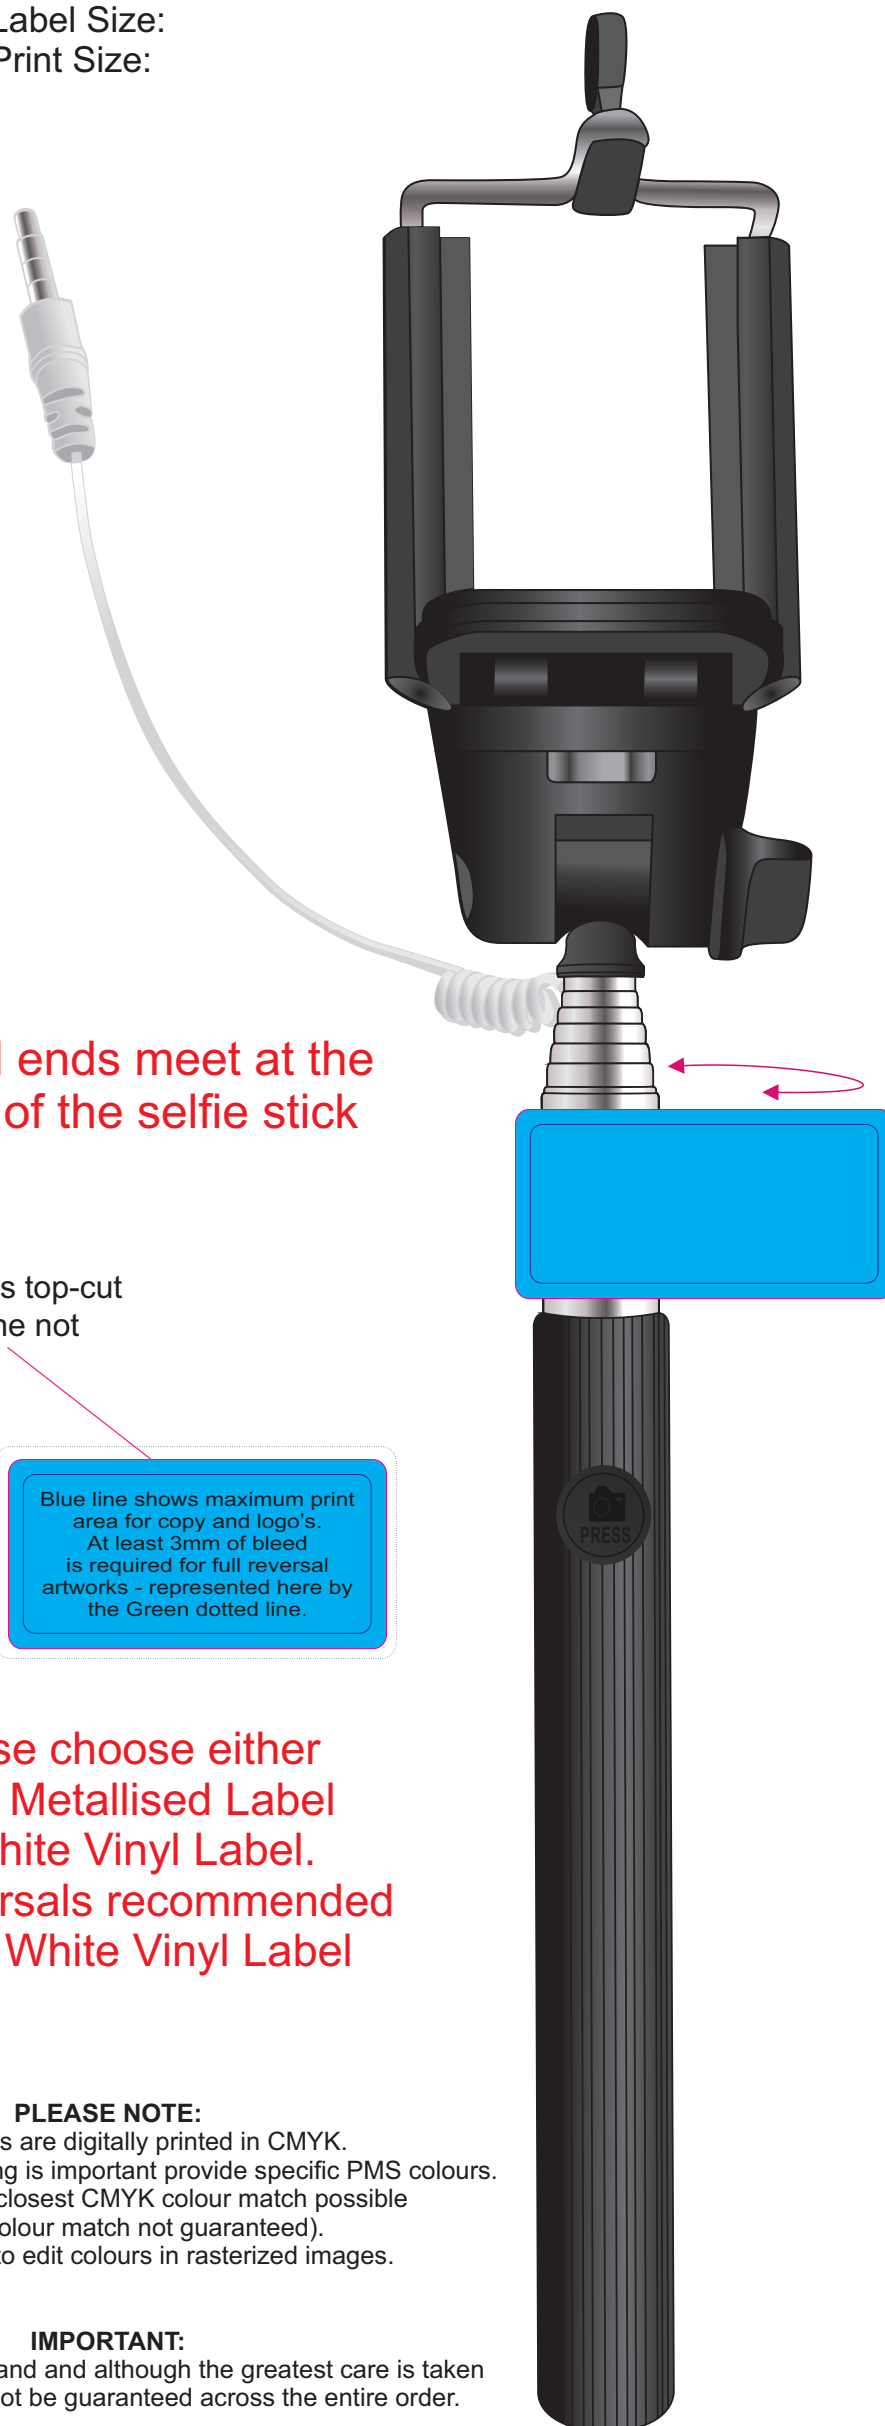

Order #
Proof #1
Date 00/00/00

Product Code : LN9349
Description : **Wired Selfie Stick**
Item Colour : **Black/Black, Dark Blue/Black, Green/Black, Light Blue/Black, Orange/Black, Pink/Black, Purple/Black, Red/Black, Yellow/Black**
Quantity :
Decoration Type : **4CP Deluxe Silver Metallised or White Vinyl Label**
Print Colour

BLACK/BLACK

Maximum Label Size: 50mmL x 25mmH
(top cut to any shape)

Actual Label Size:

Actual Print Size:

Label ends meet at the side of the selfie stick

Outline shows top-cut shape, this line not

Blue line shows maximum print area for copy and logo's.
At least 3mm of bleed is required for full reversal artworks - represented here by the Green dotted line.

IMPORTANT:

Labels are applied by hand and although the greatest care is taken
label positioning cannot be guaranteed across the entire order.

DARK BLUE/BLACK

Maximum Label Size: 50mmL x 25mmH

(top cut to any shape)

Actual Label Size:

Actual Print Size:

Label ends meet at the side of the selfie stick

Outline shows top-cut shape, this line not

Blue line shows maximum print area for copy and logo's. At least 3mm of bleed is required for full reversal artworks - represented here by the Green dotted line.