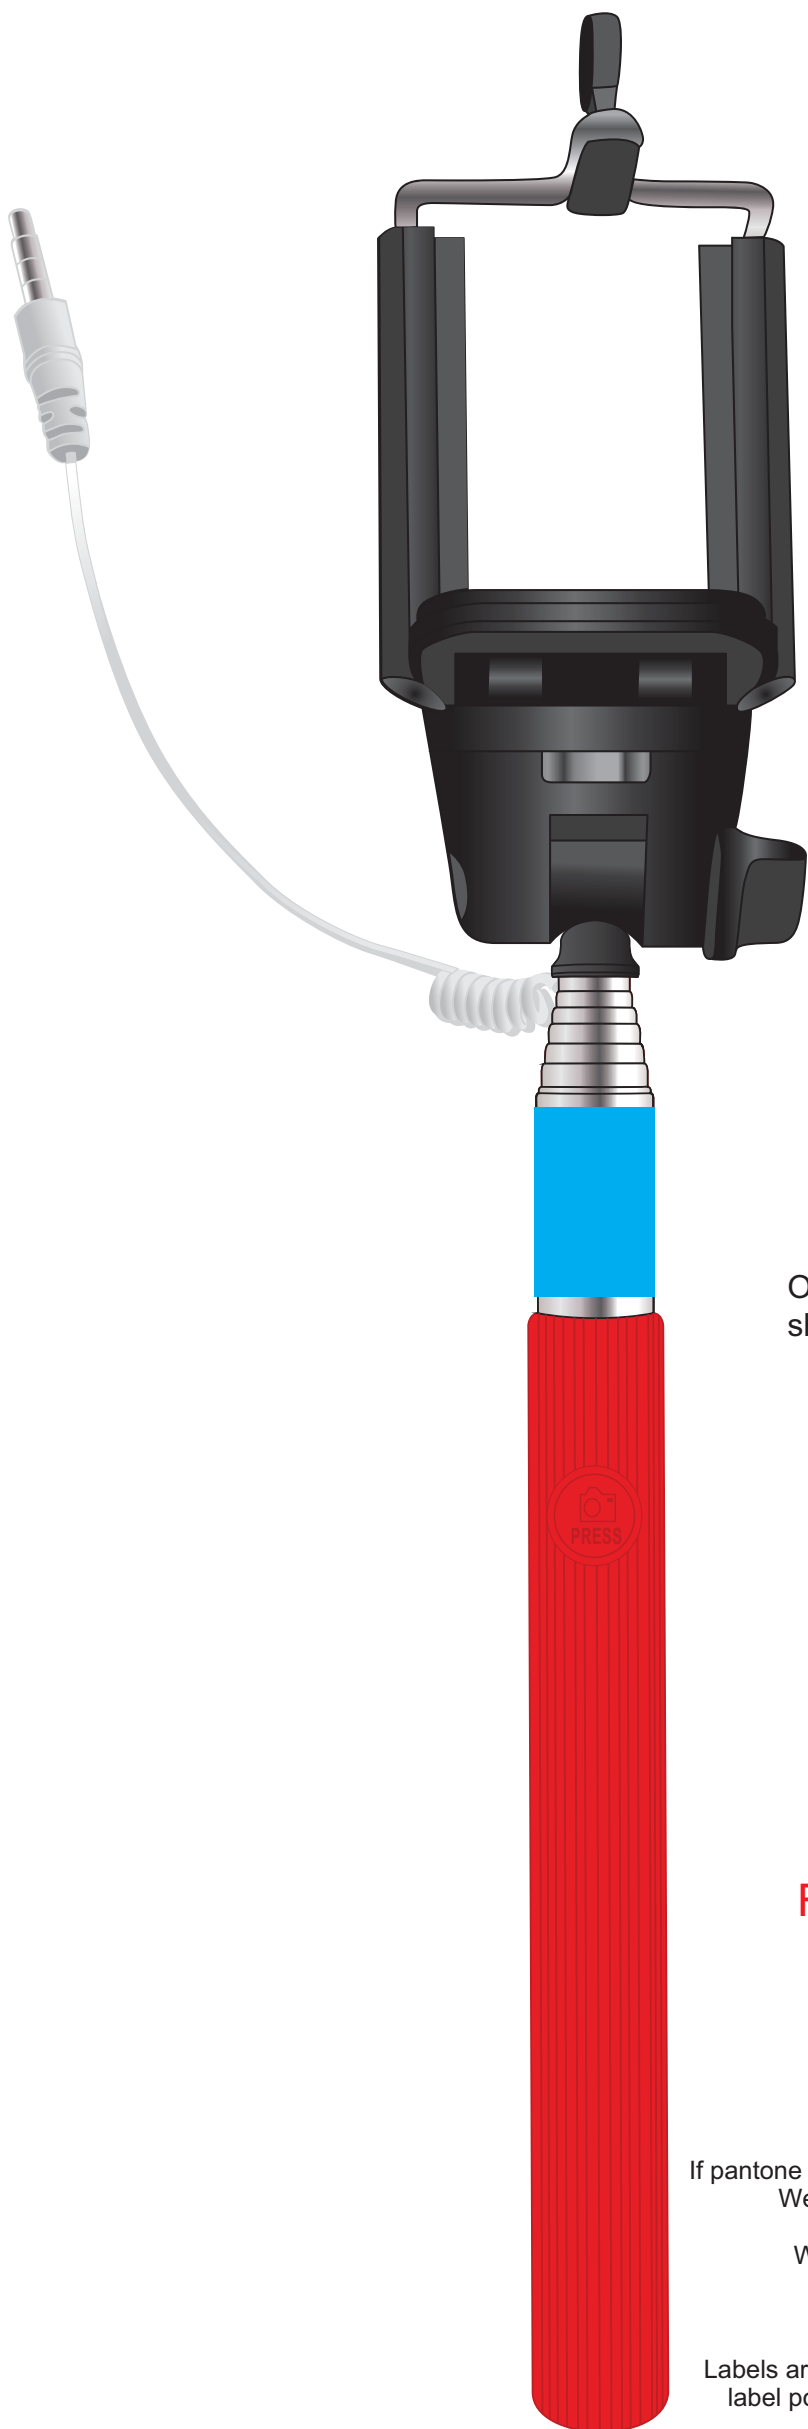

Actual Label Size:

Actual Print Size:

Label ends meet at the
side of the selfie stick

Outline shows top-cut
shape, this line not

Blue line shows maximum print
area for copy and logo's.
At least 3mm of bleed
is required for full reversal
artworks - represented here by
the Green dotted line.

IMPORTANT:

Labels are applied by hand and although the greatest care is taken
label positioning cannot be guaranteed across the entire order.

RED/BLACK

Maximum Label Size: 50mmL x 25mmH
(top cut to any shape)
Actual Label Size:
Actual Print Size:

Label ends meet at the side of the selfie stick

Outline shows top-cut shape, this line not

Blue line shows maximum print area for copy and logo's.
At least 3mm of bleed is required for full reversal artworks - represented here by the Green dotted line.