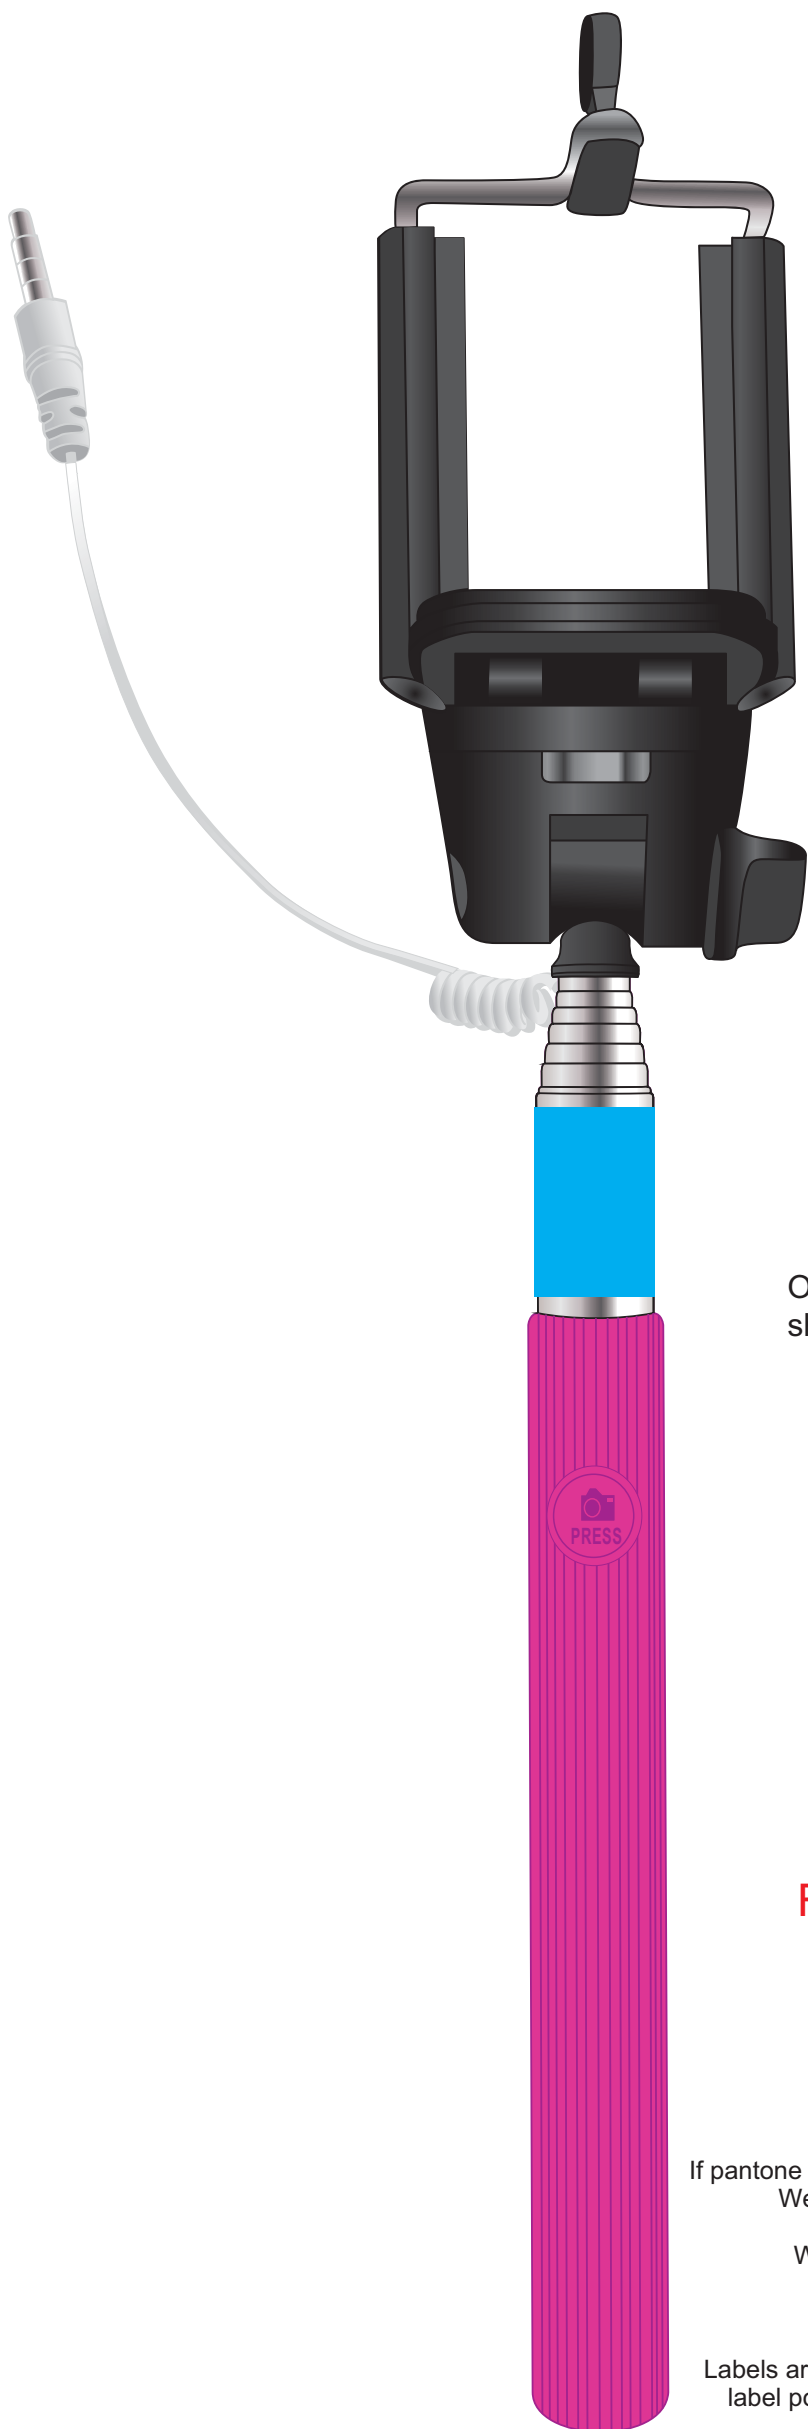

Actual Label Size:

Actual Print Size:

Label ends meet at the side of the selfie stick

Outline shows top-cut shape, this line not

Blue line shows maximum print area for copy and logo's. At least 3mm of bleed is required for full reversal artworks - represented here by the Green dotted line.

IMPORTANT:

Labels are applied by hand and although the greatest care is taken label positioning cannot be guaranteed across the entire order.

PINK/BLACK

Maximum Label Size: 50mmL x 25mmH
(top cut to any shape)
Actual Label Size:
Actual Print Size: