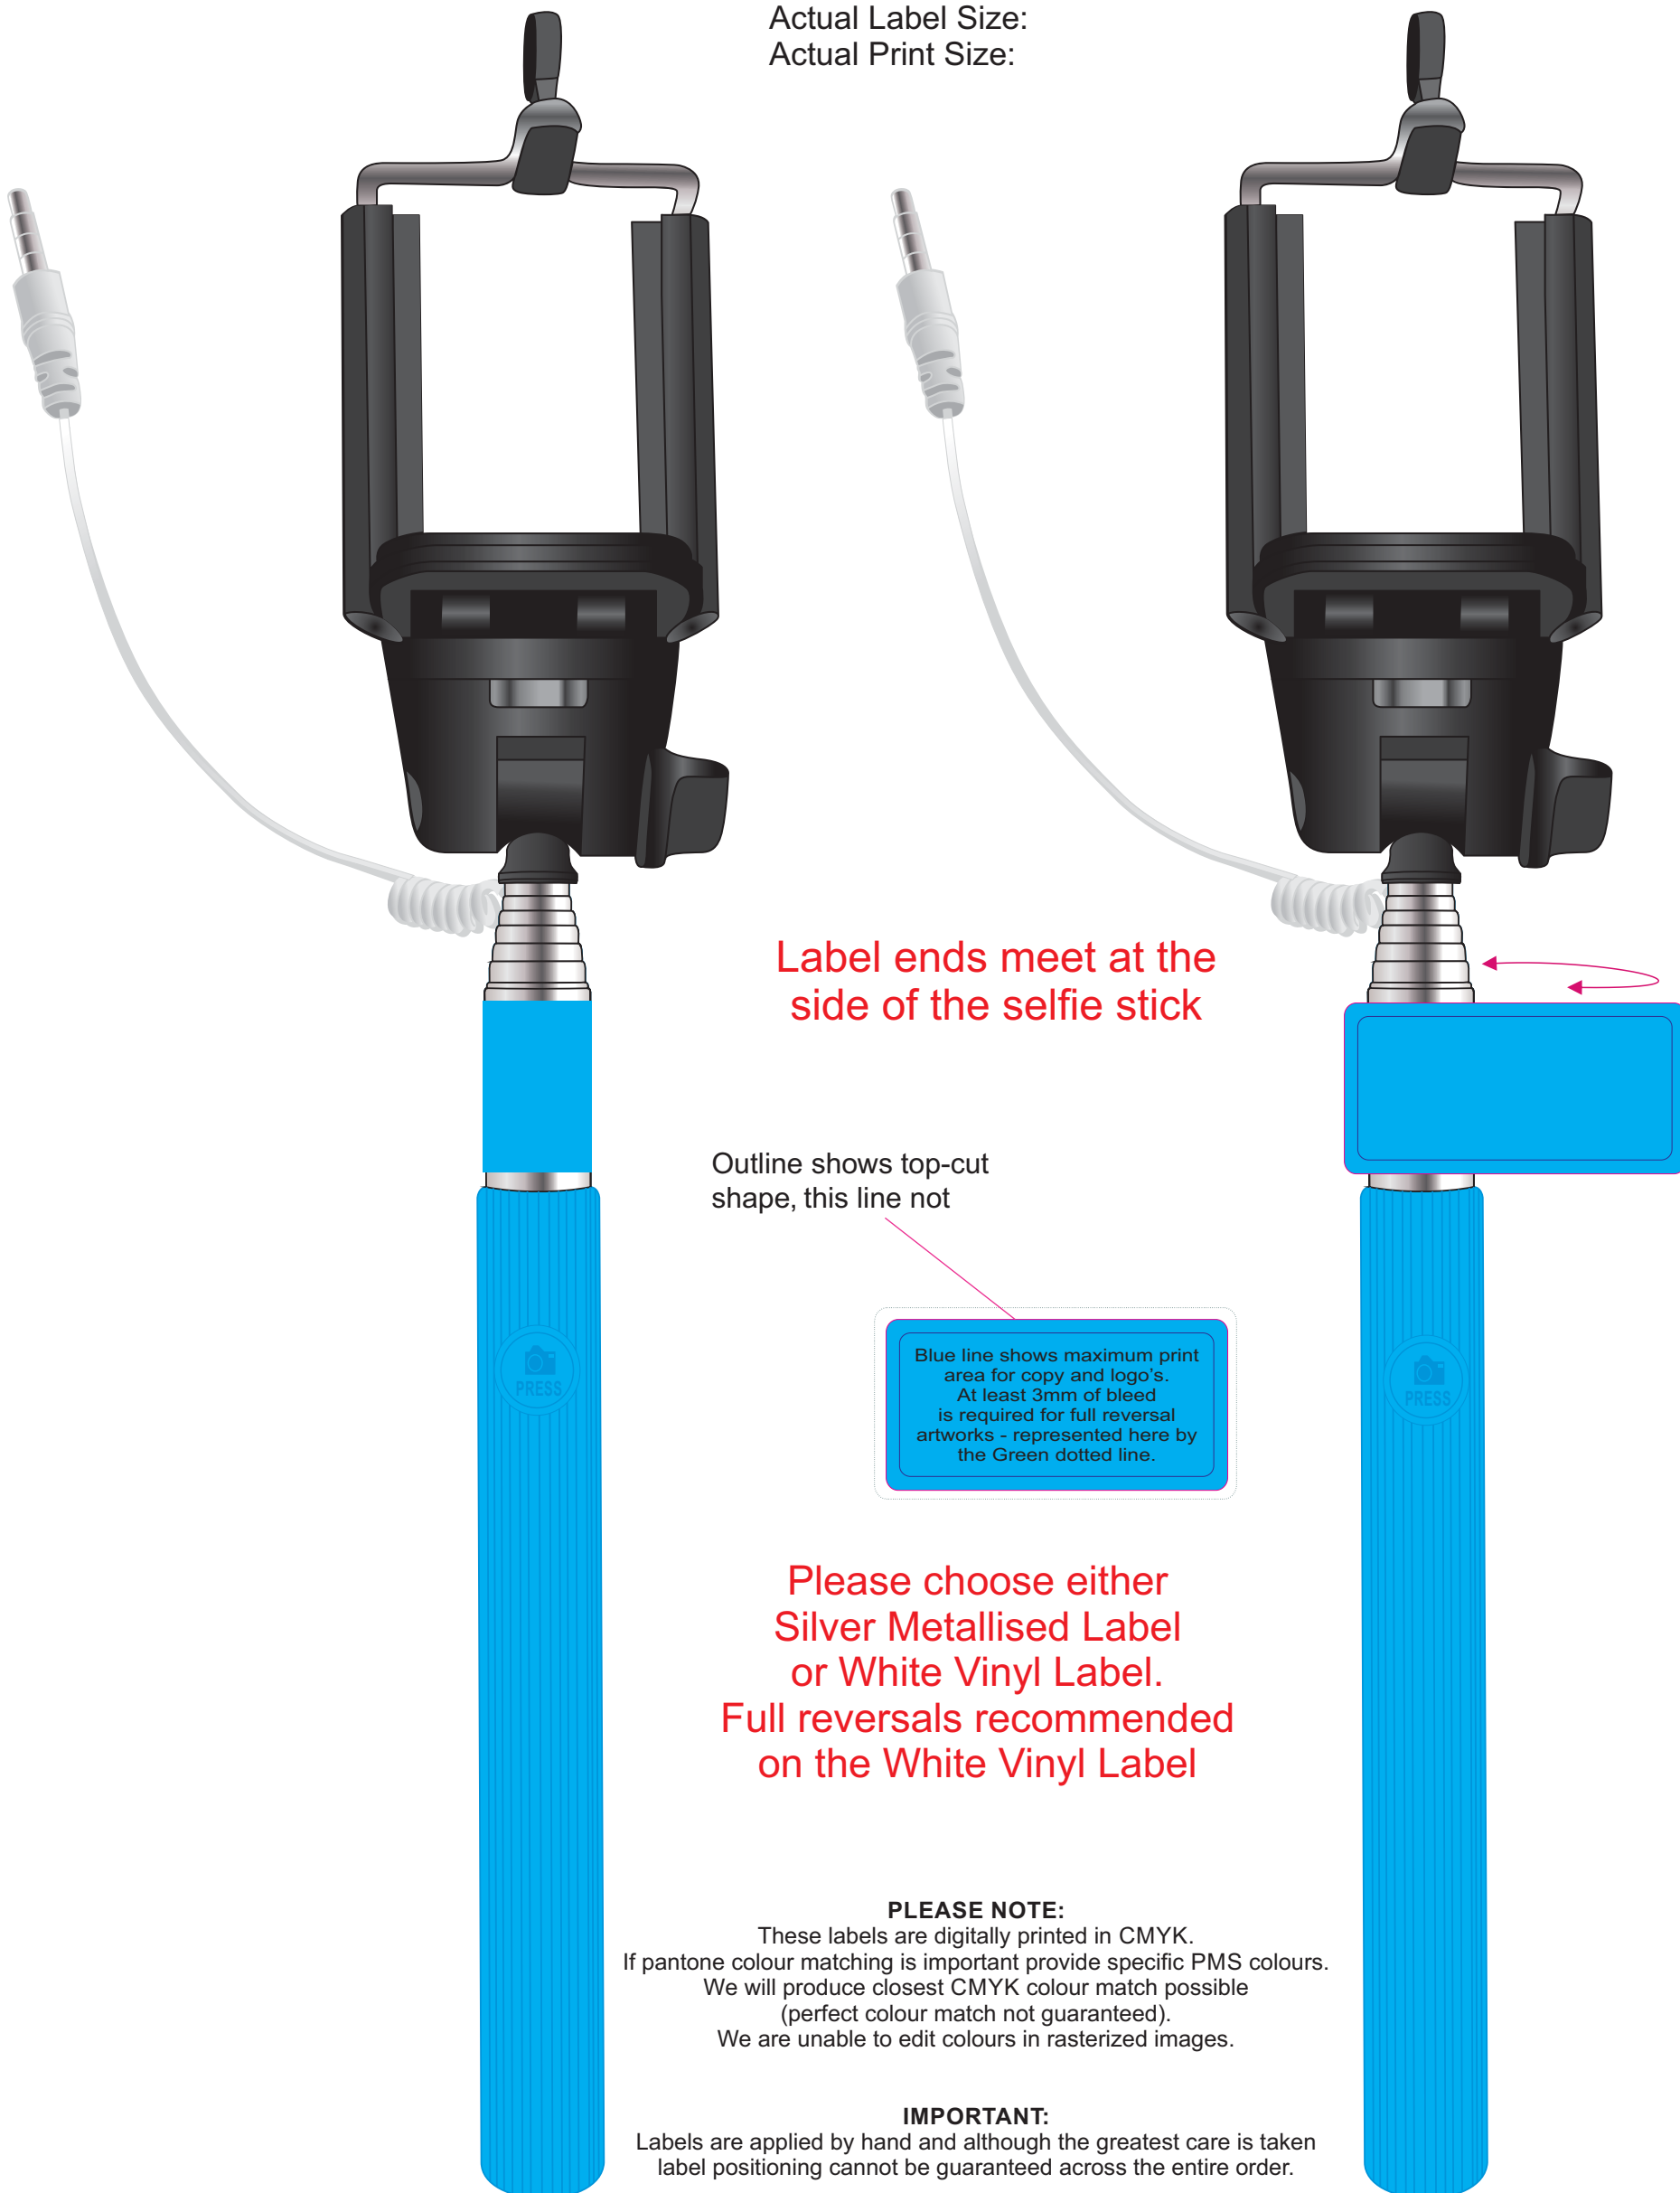

Actual Label Size:

Actual Print Size:

Label ends meet at the side of the selfie stick

Outline shows top-cut shape, this line not

Blue line shows maximum print area for copy and logo's.
At least 3mm of bleed is required for full reversal artworks - represented here by the Green dotted line.

IMPORTANT:

Labels are applied by hand and although the greatest care is taken
label positioning cannot be guaranteed across the entire order.

LIGHT BLUE/BLACK

Maximum Label Size: 50mmL x 25mmH

(top cut to any shape)

Label ends meet at the side of the selfie stick

Outline shows top-cut shape, this line not

Blue line shows maximum print area for copy and logo's.
At least 3mm of bleed is required for full reversal artworks - represented here by the Green dotted line.