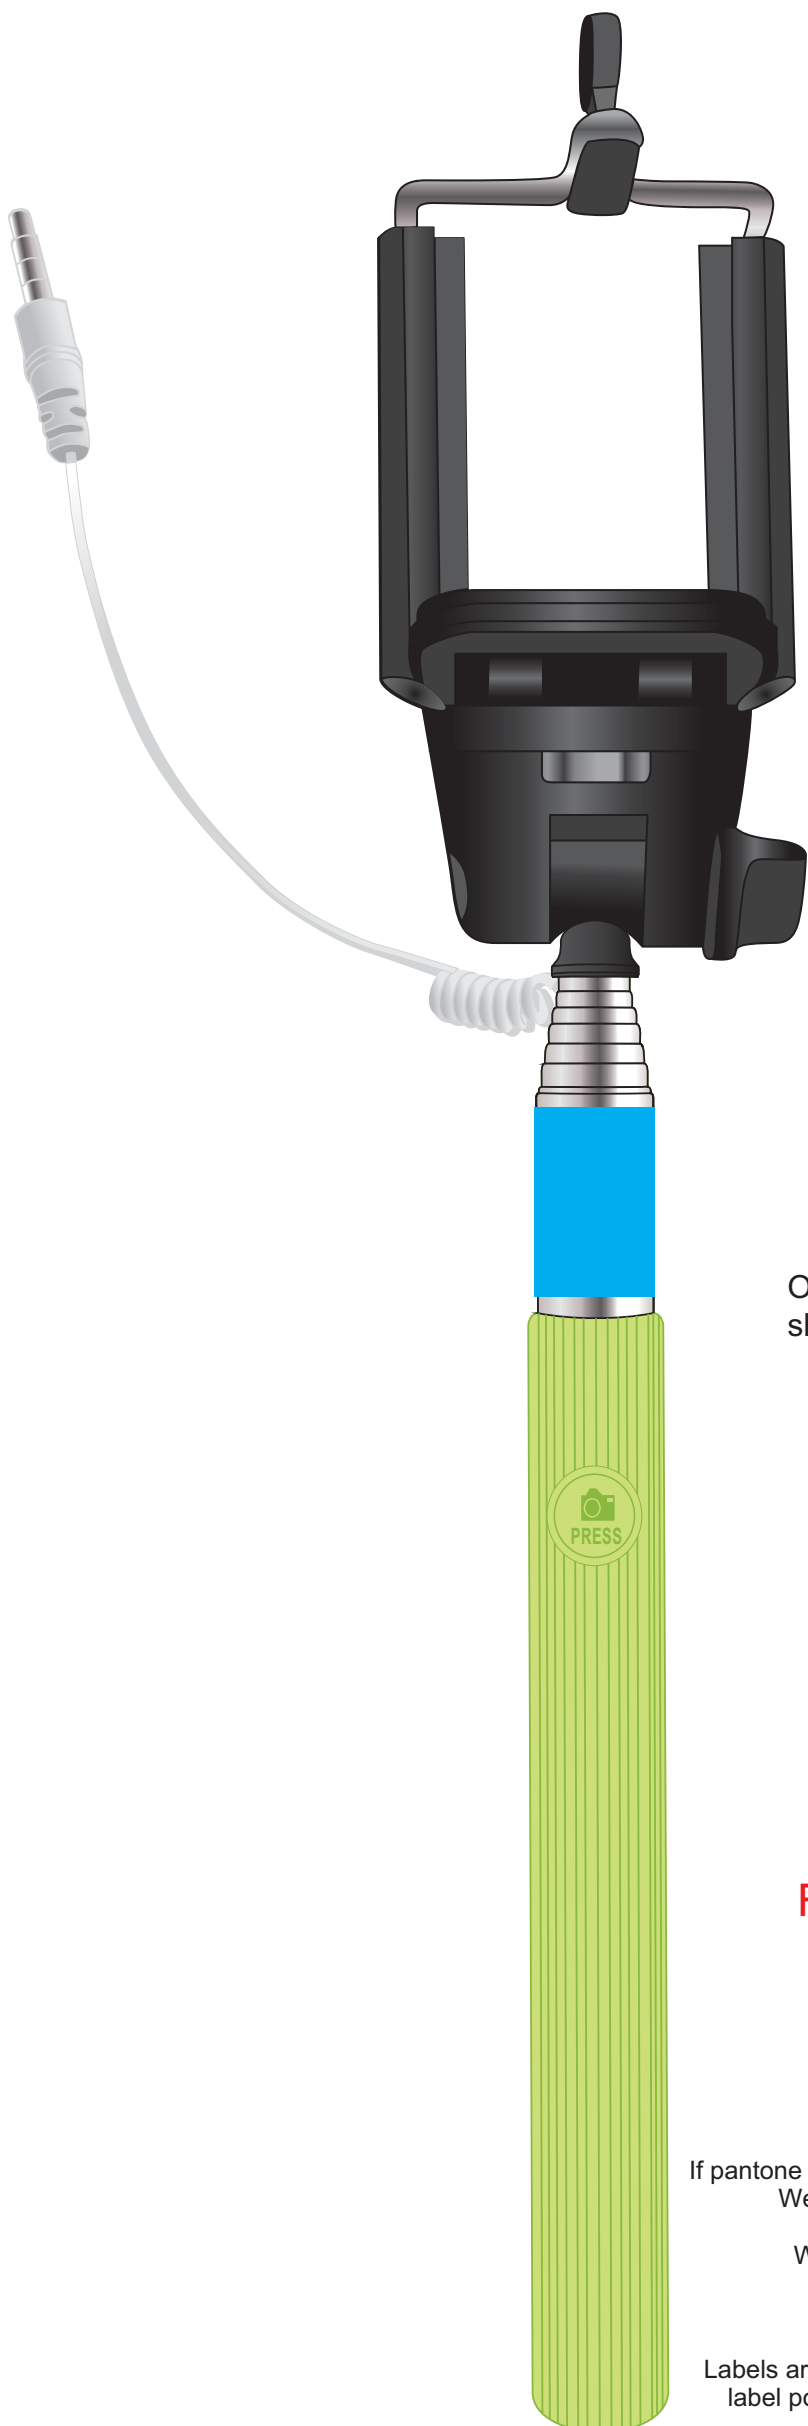

Actual Label Size:

Actual Print Size:

Label ends meet at the side of the selfie stick

Outline shows top-cut shape, this line not

Blue line shows maximum print area for copy and logo's. At least 3mm of bleed is required for full reversal artworks - represented here by the Green dotted line.

IMPORTANT:

Labels are applied by hand and although the greatest care is taken label positioning cannot be guaranteed across the entire order.

GREEN/BLACK

Maximum Label Size: 50mmL x 25mmH
(top cut to any shape)