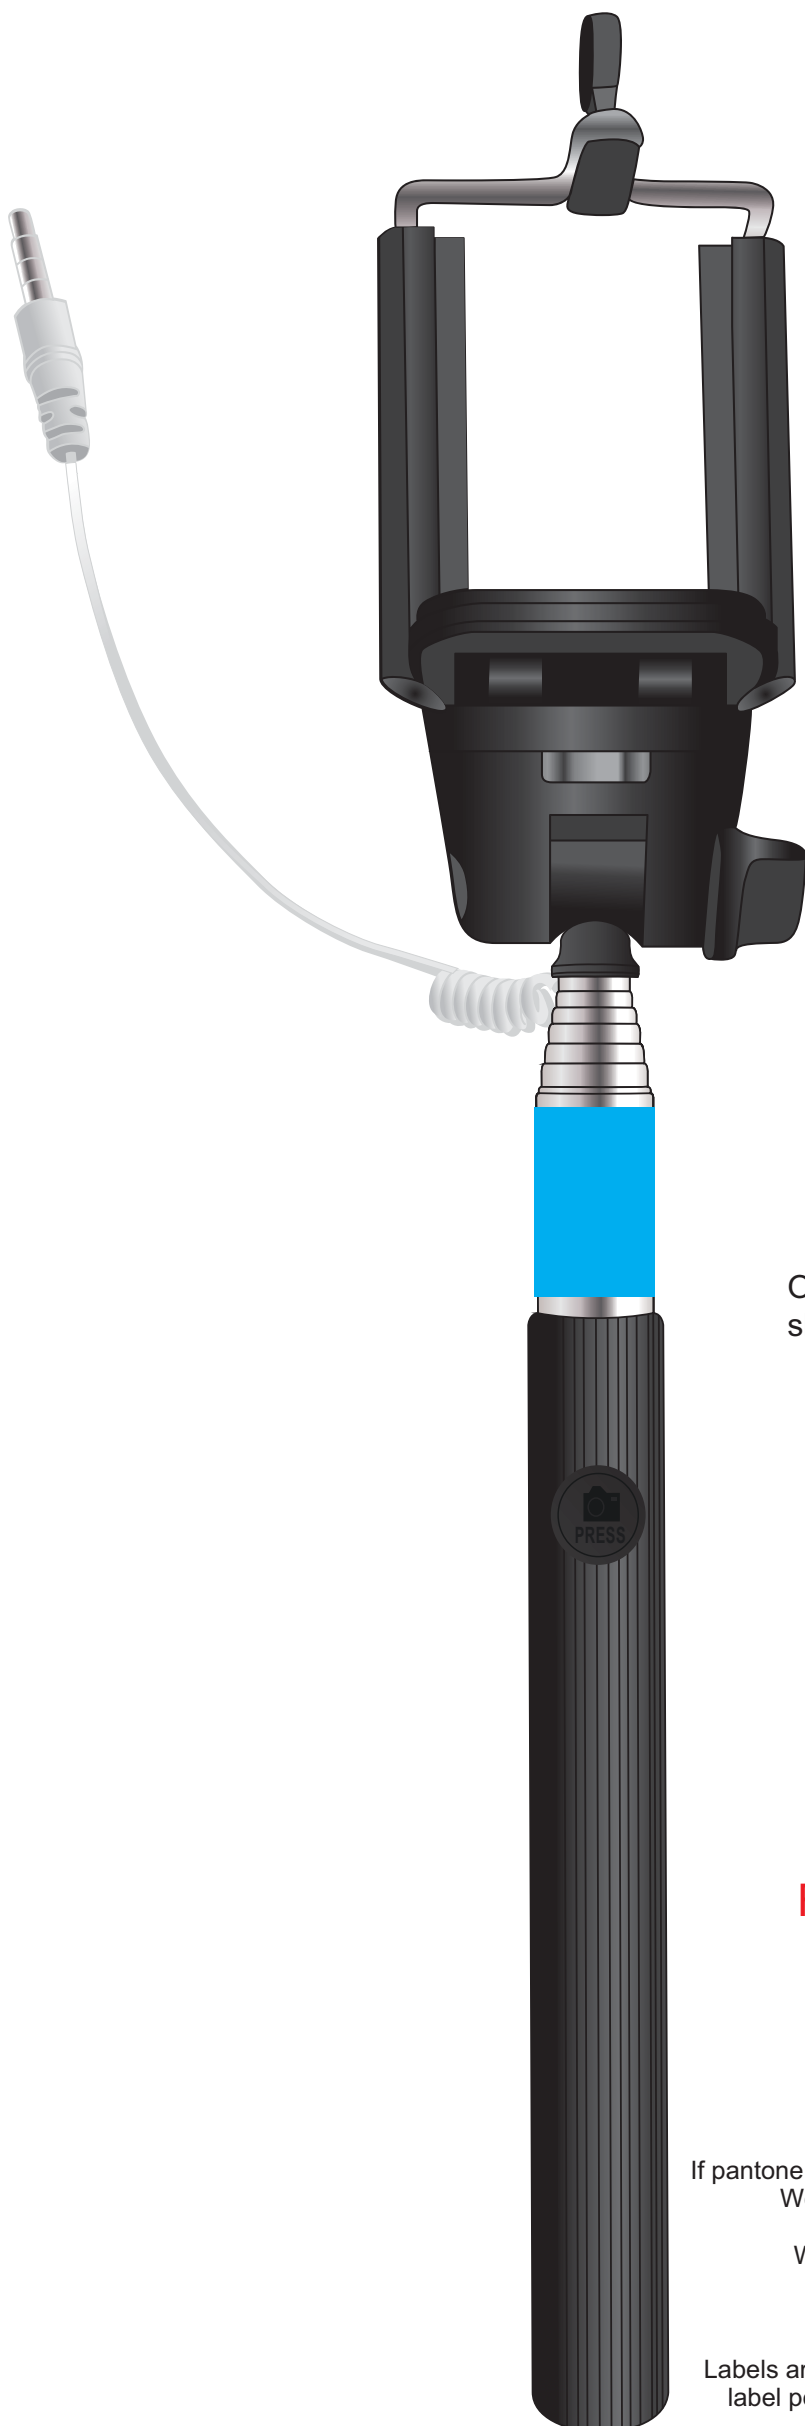

Order #
Proof #1
Date 00/00/00

Product Code : LN9349
Description : **Wired Selfie Stick**
Item Colour : **Black/Black, Dark Blue/Black, Green/Black, Light Blue/Black, Orange/Black, Pink/Black, Purple/Black, Red/Black, Yellow/Black**
Quantity :
Decoration Type : **4CP Deluxe Silver Metallised or White Vinyl Label**
Print Colour

BLACK/BLACK

Maximum Label Size: 50mmL x 25mmH
(top cut to any shape)

Actual Label Size:

Actual Print Size:

Label ends meet at the side of the selfie stick

Outline shows top-cut shape, this line not

Blue line shows maximum print area for copy and logo's.
At least 3mm of bleed is required for full reversal artworks - represented here by the Green dotted line.