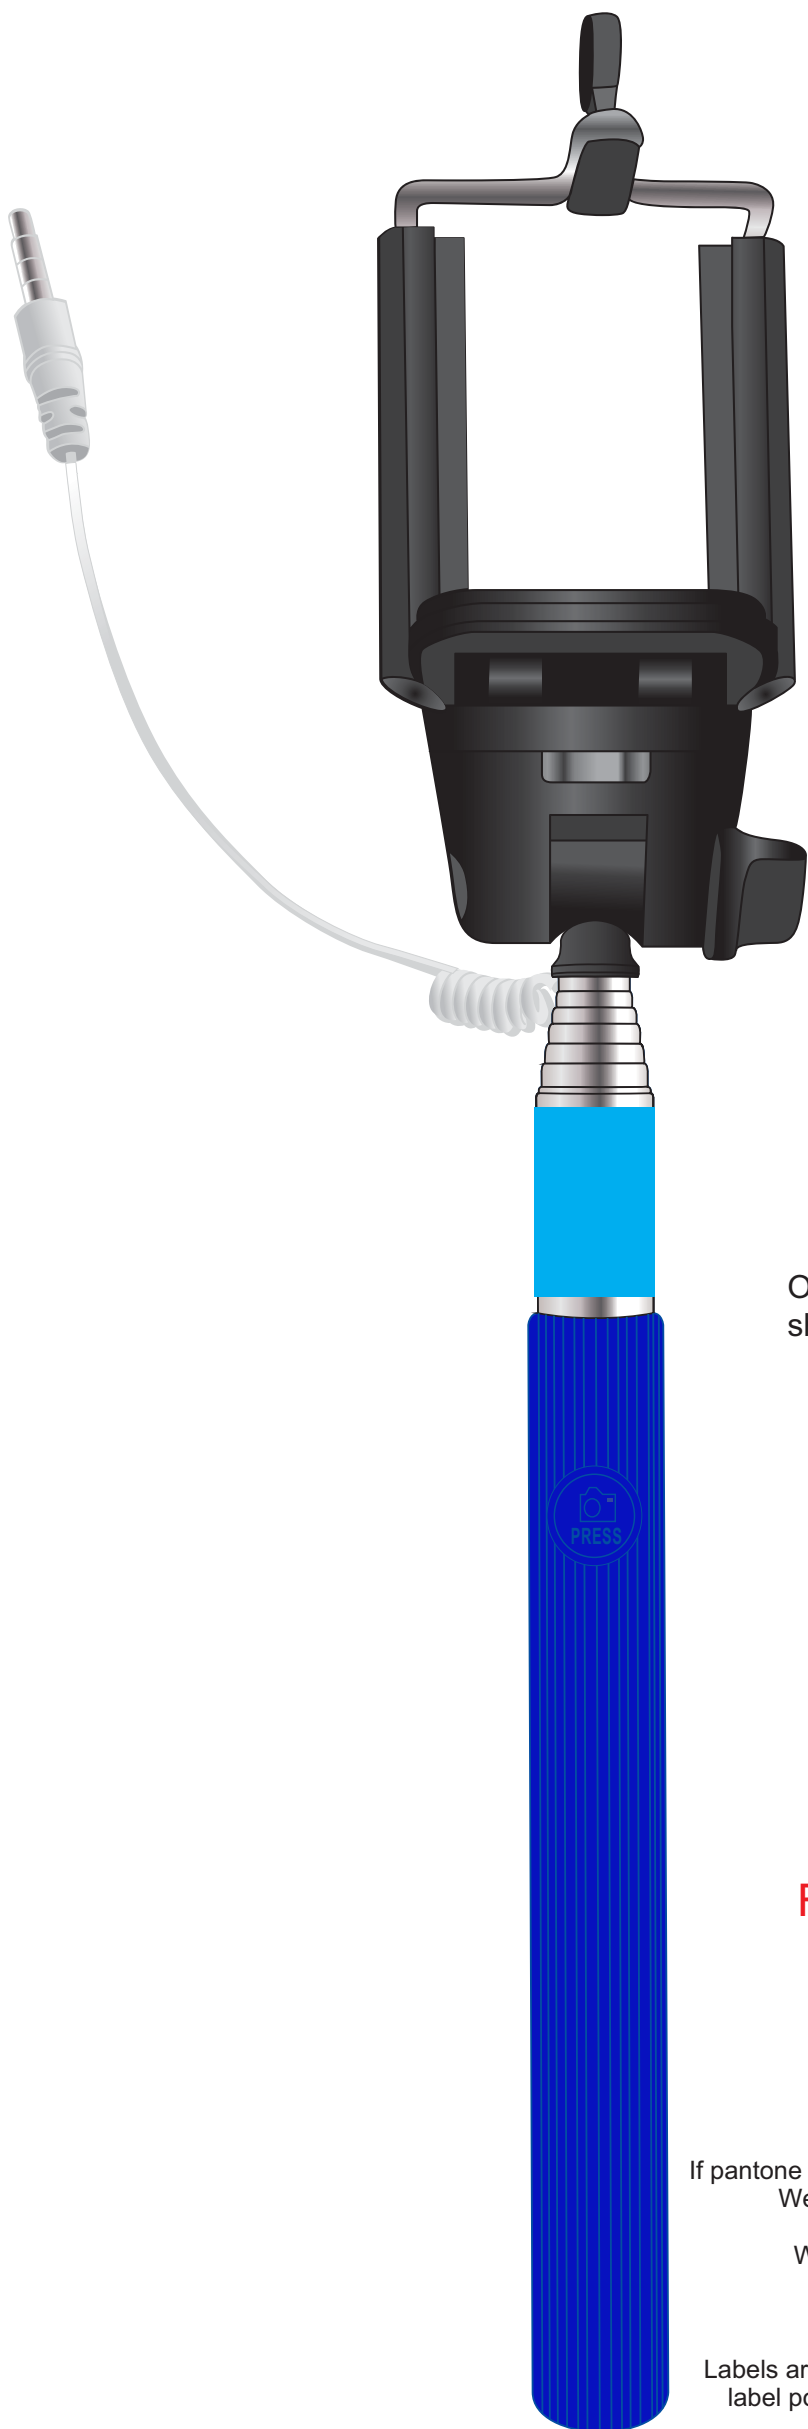

BLACK/BLACK

Maximum Label Size: 50mmL x 25mmH
(top cut to any shape)

Actual Label Size:

Actual Print Size:

Label ends meet at the side of the selfie stick

Outline shows top-cut shape, this line not

Blue line shows maximum print area for copy and logo's.
At least 3mm of bleed is required for full reversal artworks - represented here by the Green dotted line.

Please choose either
Silver Metallised Label
or White Vinyl Label.
Full reversals recommended
on the White Vinyl Label

PLEASE NOTE:

These labels are digitally printed in CMYK.
If pantone colour matching is important provide specific PMS colours.
We will produce closest CMYK colour match possible
(perfect colour match not guaranteed).
We are unable to edit colours in rasterized images.

IMPORTANT:

Labels are applied by hand and although the greatest care is taken
label positioning cannot be guaranteed across the entire order.

DARK BLUE/BLACK

Maximum Label Size: 50mmL x 25mmH

(top cut to any shape)

Actual Label Size:

Actual Print Size:

Label ends meet at the side of the selfie stick

Outline shows top-cut shape, this line not

Blue line shows maximum print area for copy and logo's. At least 3mm of bleed is required for full reversal artworks - represented here by the Green dotted line.