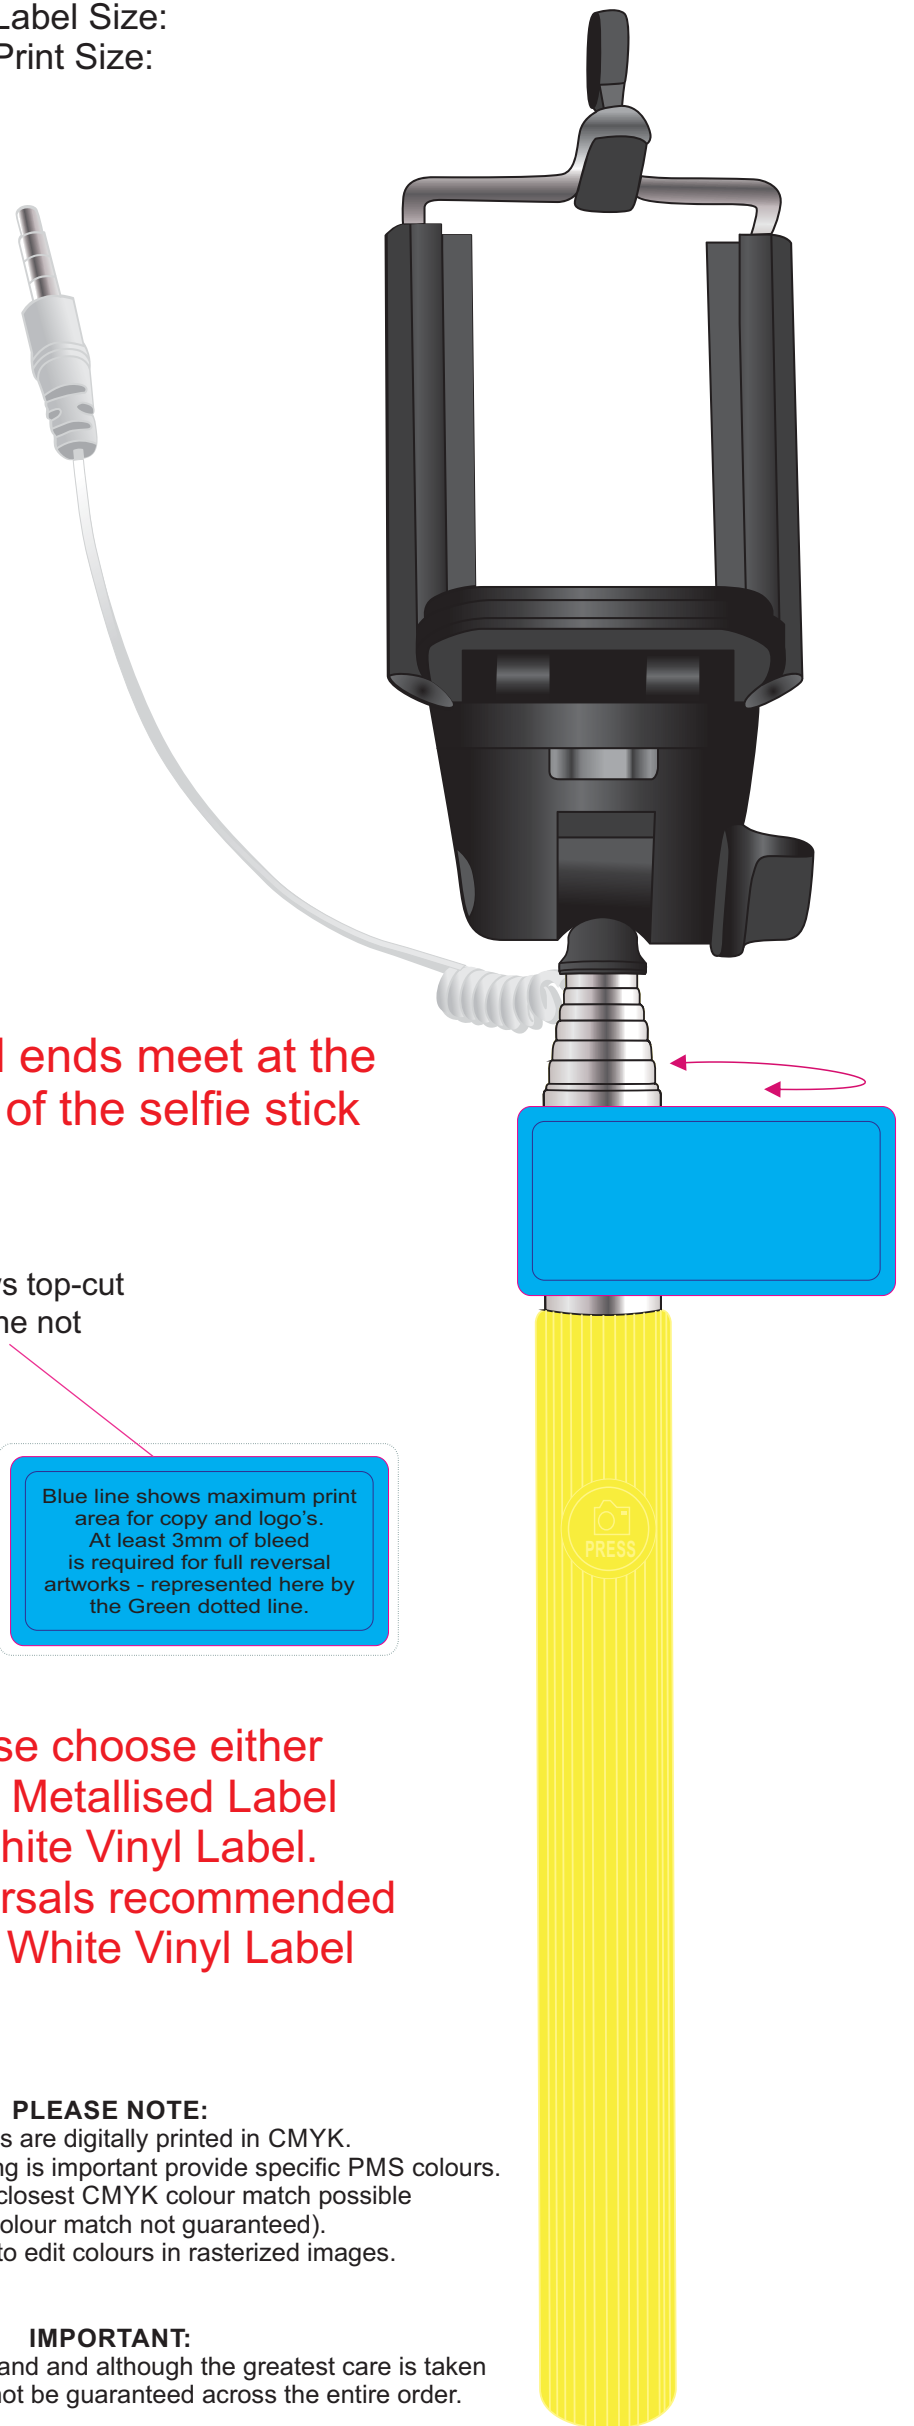

IMPORTANT:

Labels are applied by hand and although the greatest care is taken
label positioning cannot be guaranteed across the entire order.

WHITE/BLACK

Maximum Label Size: 50mmL x 25mmH
(top cut to any shape)
Actual Label Size:
Actual Print Size:

Label ends meet at the side of the selfie stick

Outline shows top-cut shape, this line not

Blue line shows maximum print area for copy and logo's.
At least 3mm of bleed is required for full reversal artworks - represented here by the Green dotted line.

IMPORTANT:

Labels are applied by hand and although the greatest care is taken
label positioning cannot be guaranteed across the entire order.

YELLOW/BLACK

Maximum Label Size: 50mmL x 25mmH
(top cut to any shape)
Actual Label Size:
Actual Print Size: