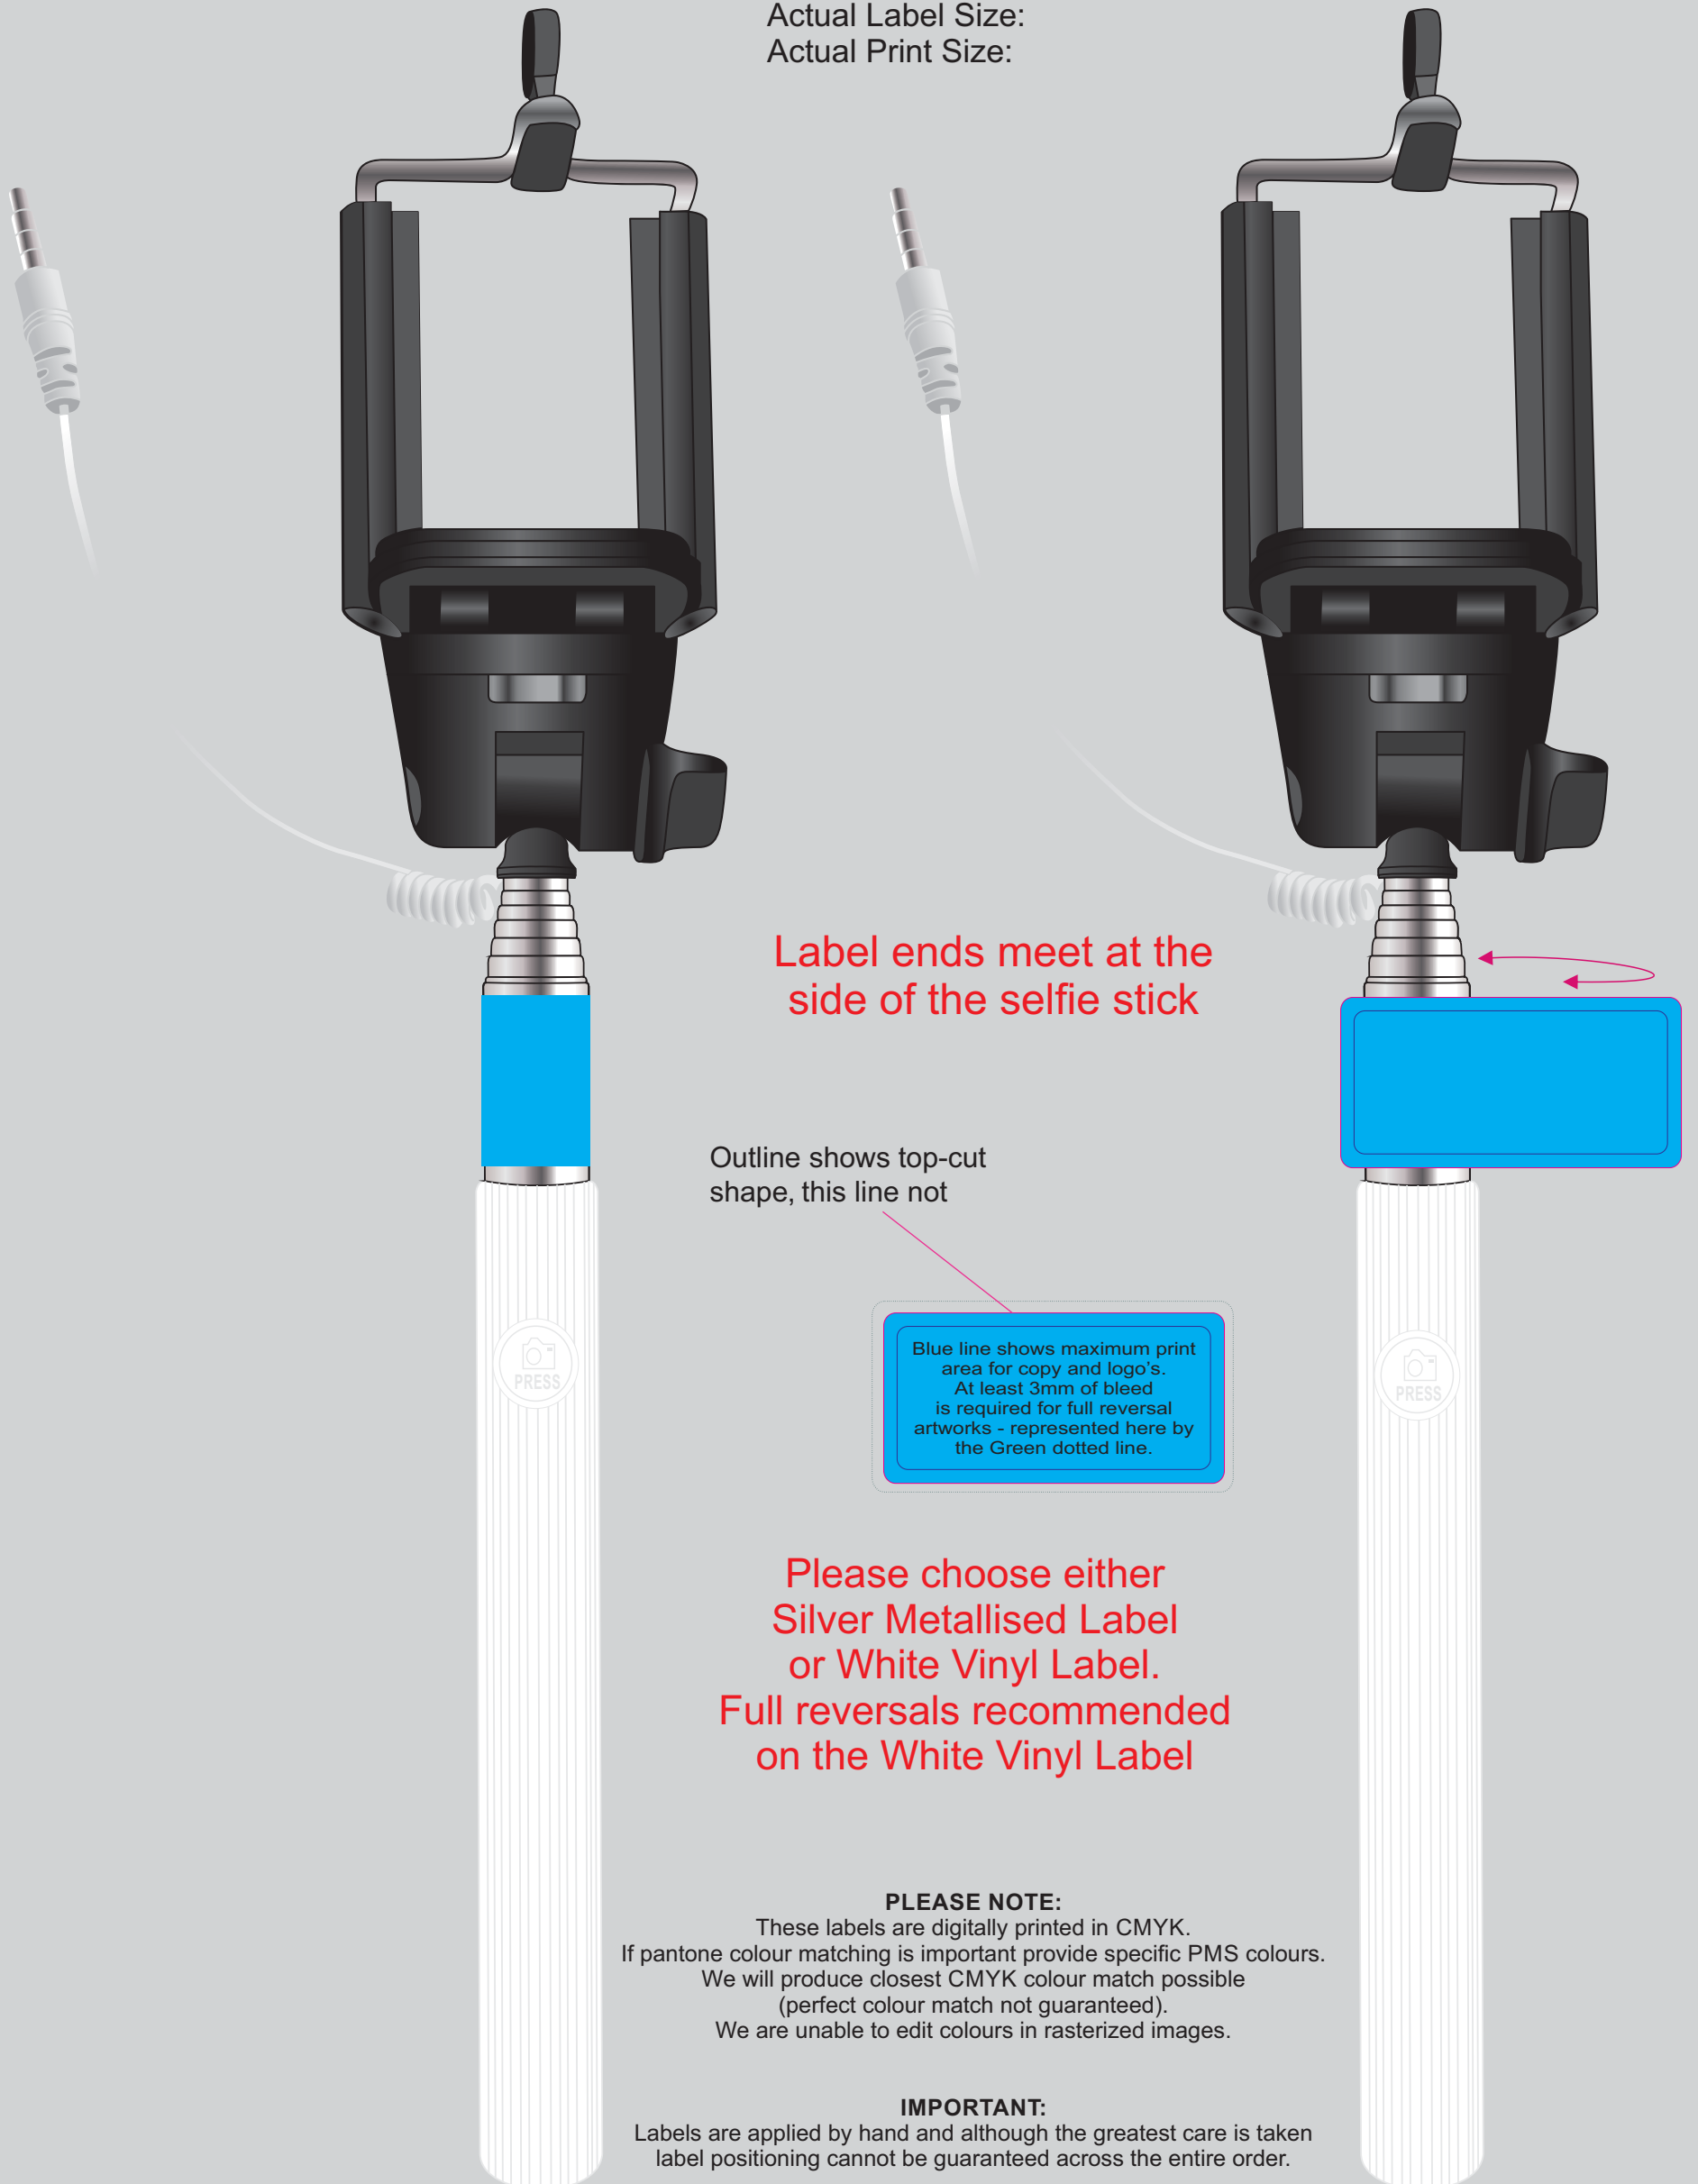

Label ends meet at the side of the selfie stick

Outline shows top-cut shape, this line not

Blue line shows maximum print area for copy and logo's.
At least 3mm of bleed is required for full reversal artworks - represented here by the Green dotted line.

IMPORTANT:

Labels are applied by hand and although the greatest care is taken
label positioning cannot be guaranteed across the entire order.

WHITE/BLACK

Maximum Label Size: 50mmL x 25mmH
(top cut to any shape)
Actual Label Size:
Actual Print Size: