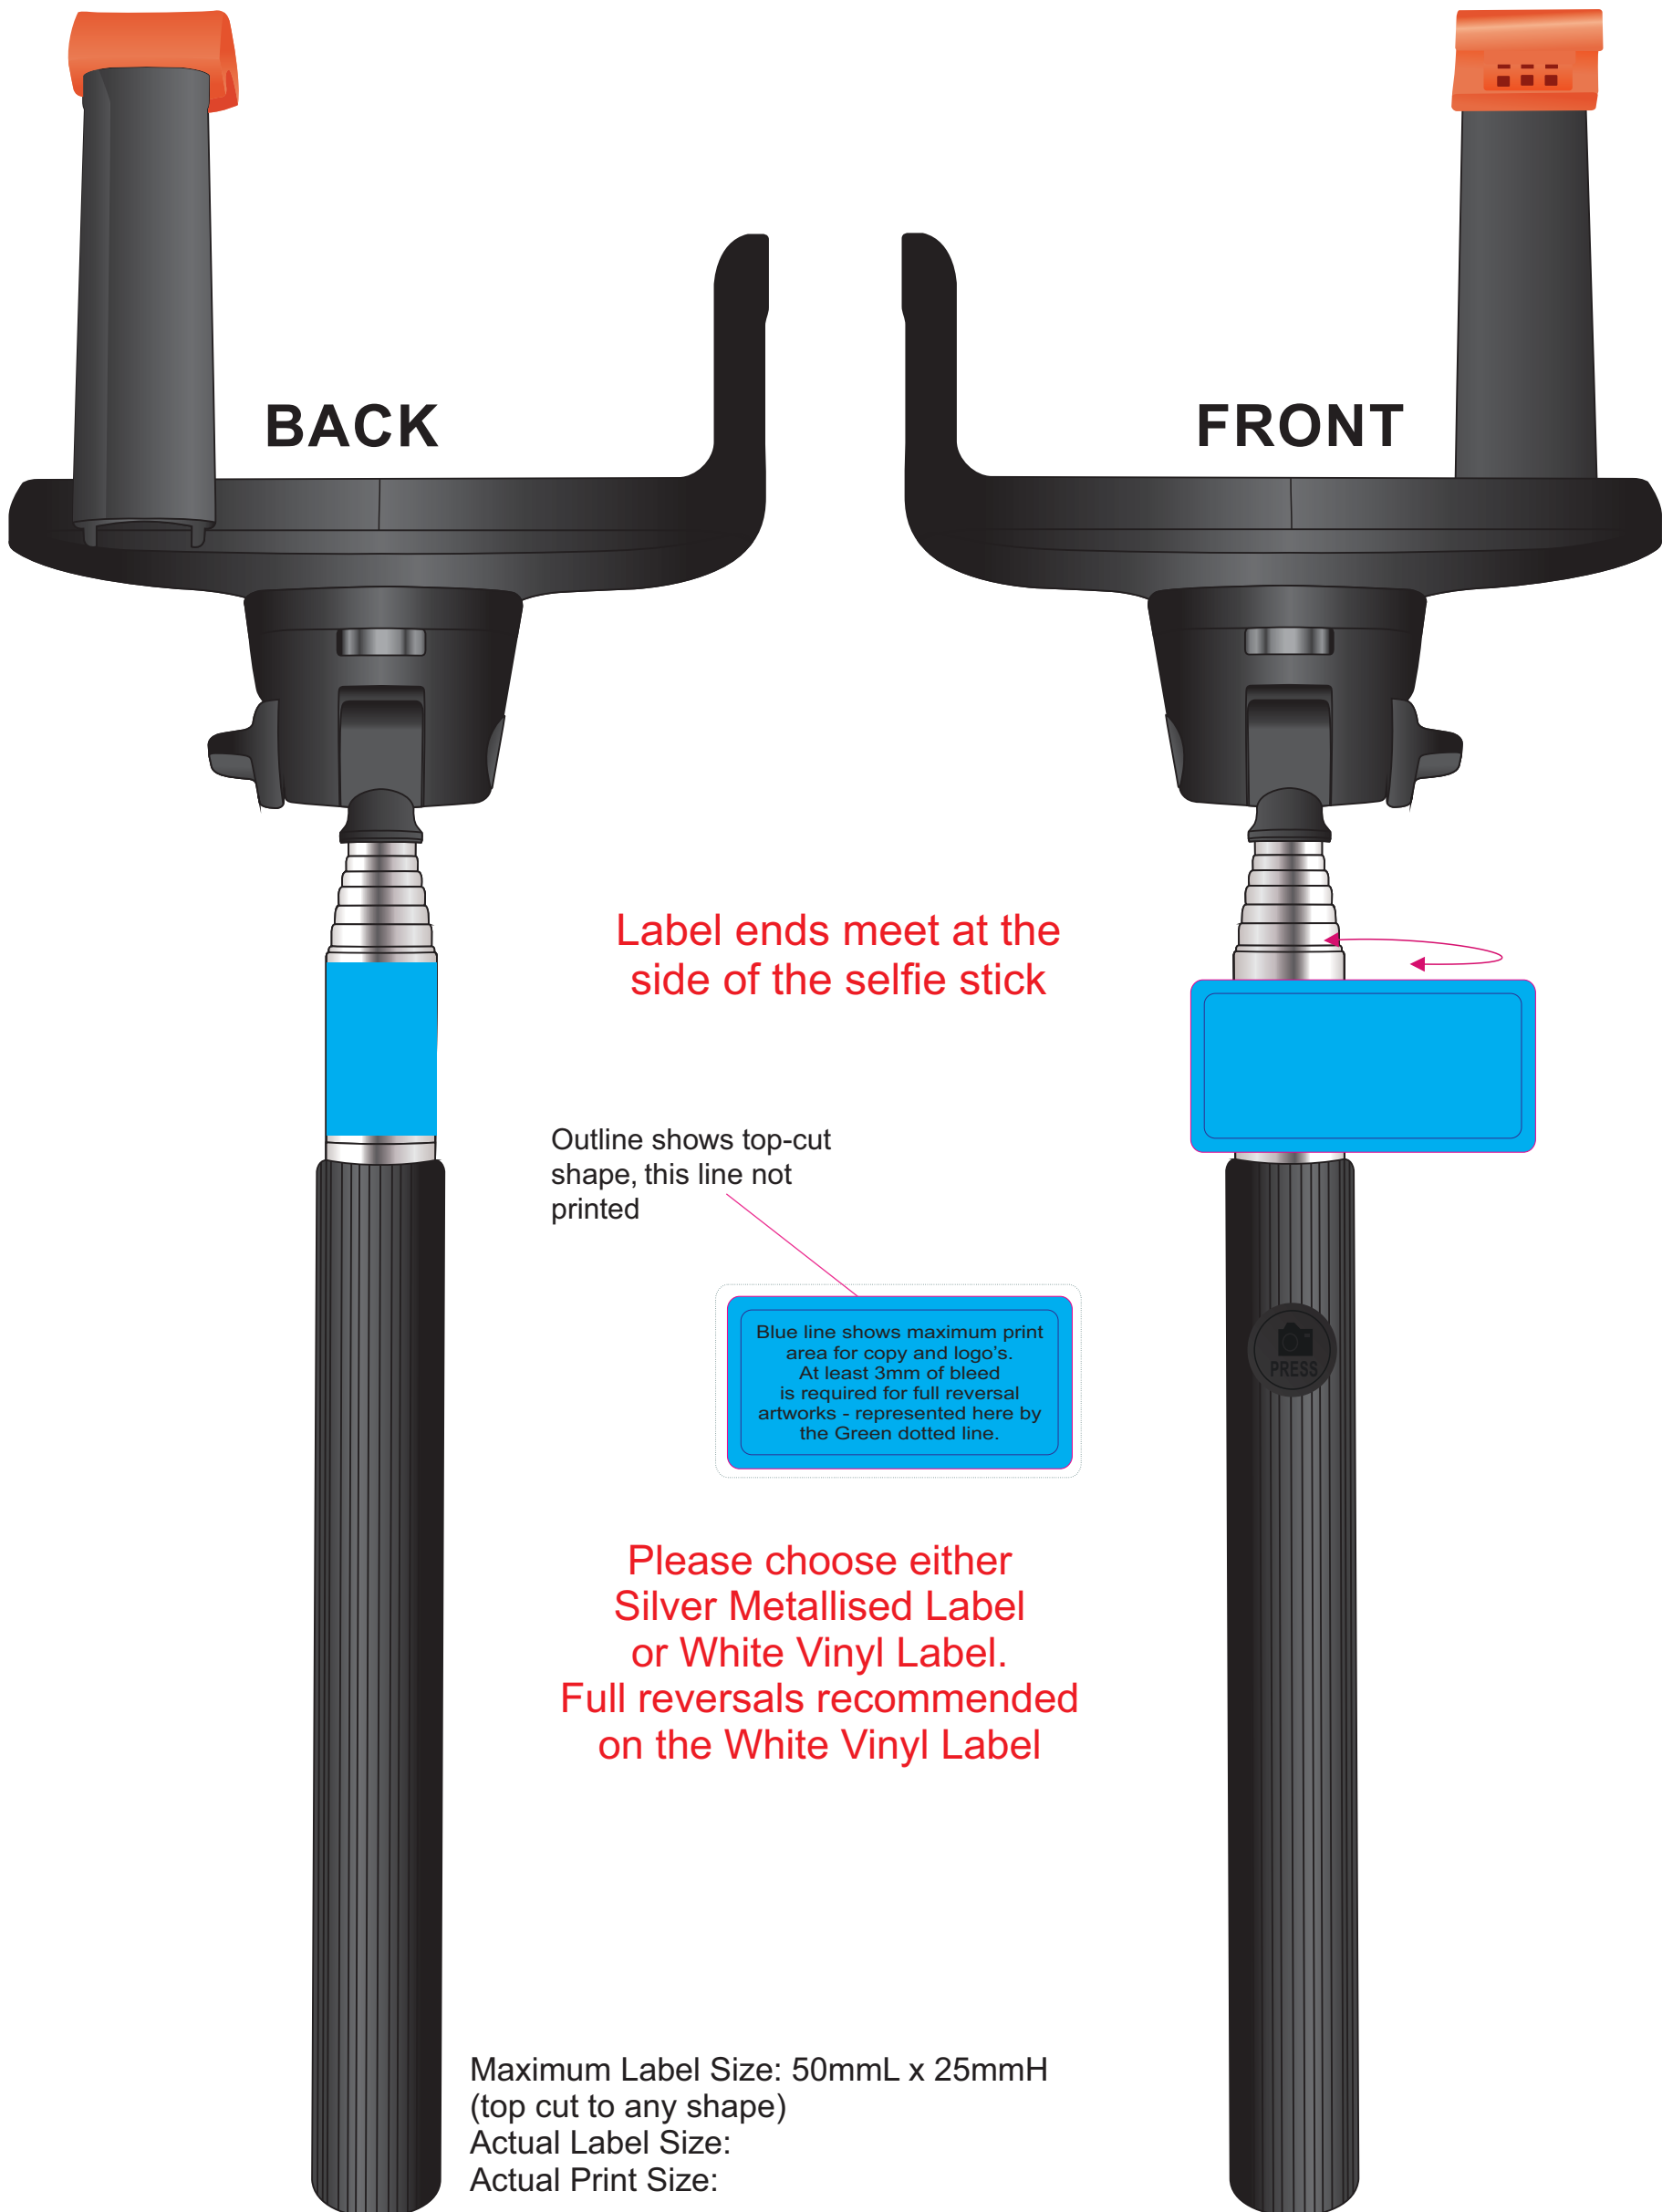

BLACK/BLACK

BLUE/BLACK

GREEN/BLACK

Label ends meet at the side of the selfie stick

Outline shows top-cut shape, this line not printed

Blue line shows maximum print area for copy and logo's. At least 3mm of bleed is required for full reversal artworks - represented here by the Green dotted line.

Please choose either Silver Metallised Label or White Vinyl Label. Full reversals recommended on the White Vinyl Label

Maximum Label Size: 50mmL x 25mmH (top cut to any shape)
Actual Label Size:
Actual Print Size:

ORANGE/BLACK

PINK/BLACK

Label ends meet at the side of the selfie stick

Outline shows top-cut shape, this line not printed

Blue line shows maximum print area for copy and logo's.
At least 3mm of bleed is required for full reversal artworks - represented here by the Green dotted line.