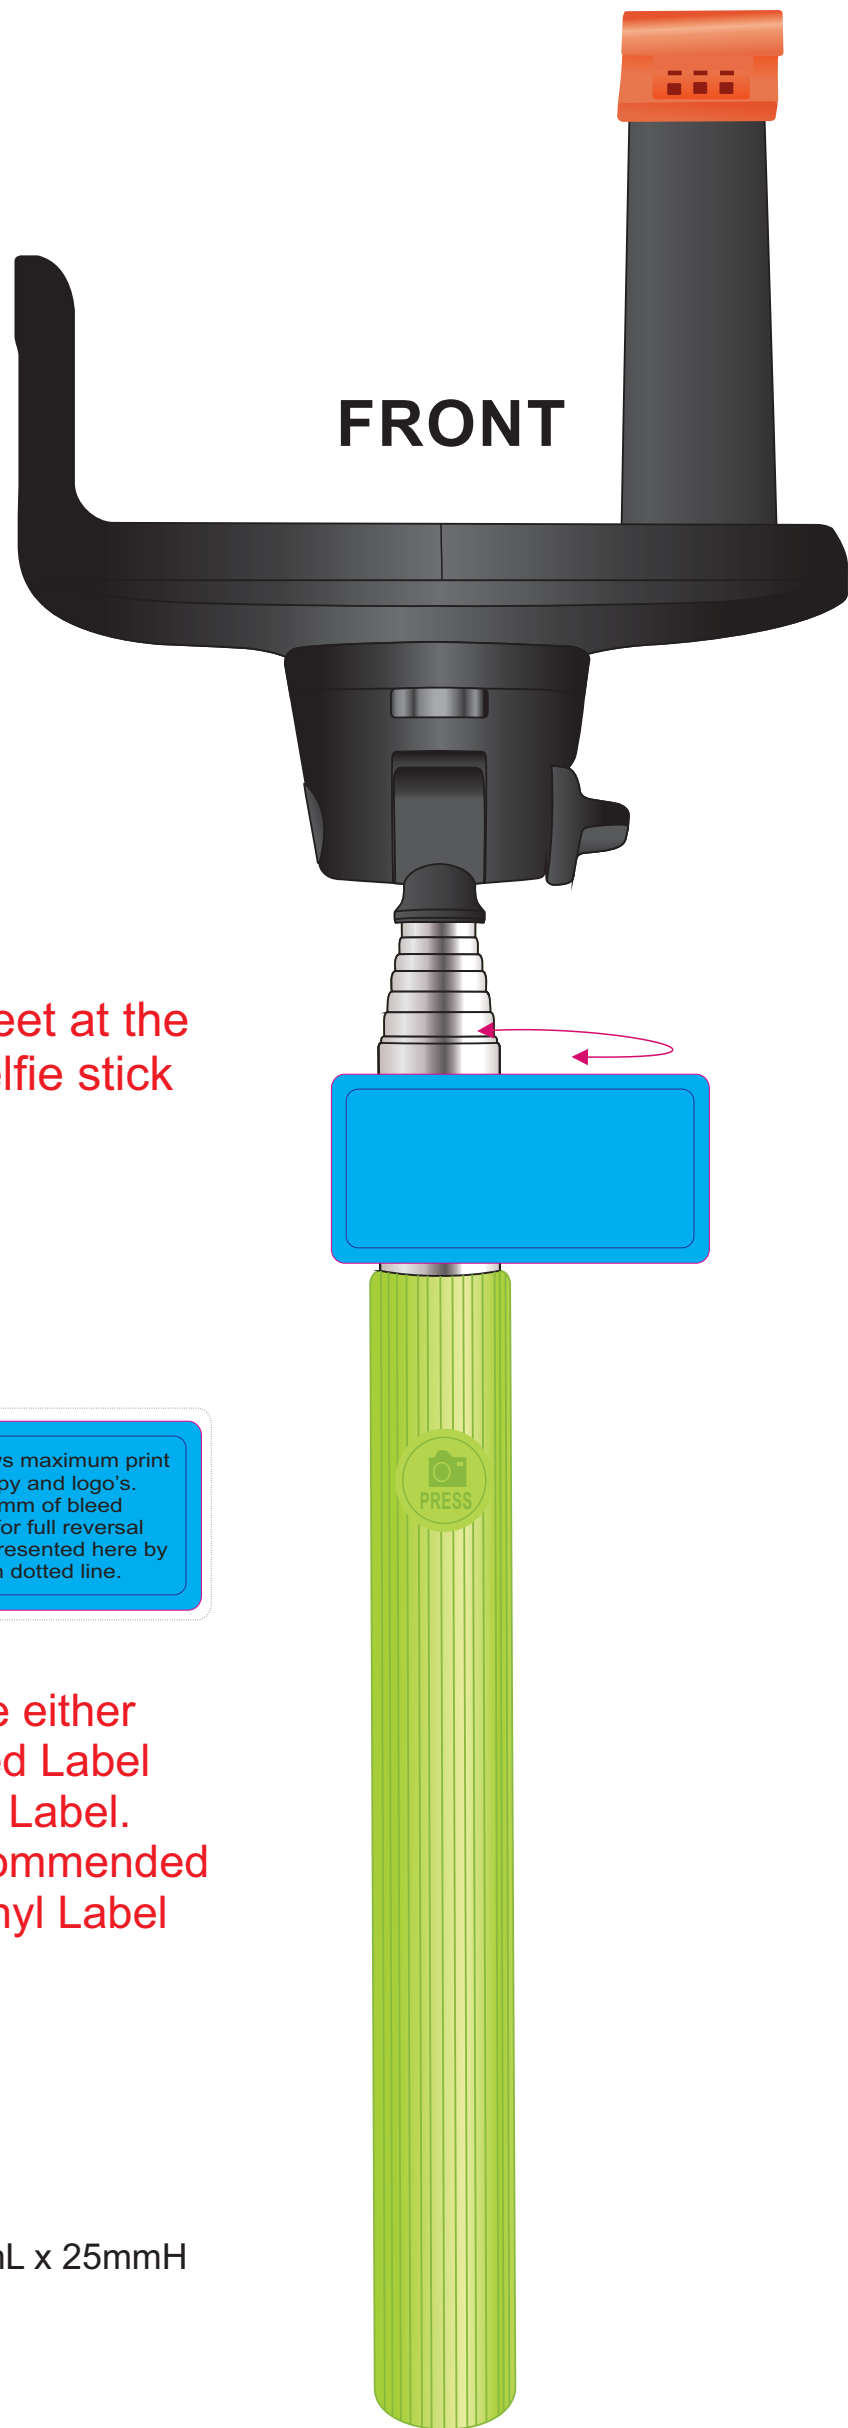

BLACK/BLACK

BLUE/BLACK

GREEN/BLACK

Label ends meet at the side of the selfie stick

Outline shows top-cut shape, this line not printed

Blue line shows maximum print area for copy and logo's. At least 3mm of bleed is required for full reversal artworks - represented here by the Green dotted line.

Please choose either Silver Metallised Label or White Vinyl Label. Full reversals recommended on the White Vinyl Label

Maximum Label Size: 50mmL x 25mmH (top cut to any shape)
Actual Label Size:
Actual Print Size:

ORANGE/BLACK

PINK/BLACK

Label ends meet at the side of the selfie stick

Outline shows top-cut shape, this line not printed

Blue line shows maximum print area for copy and logo's.
At least 3mm of bleed is required for full reversal artworks - represented here by the Green dotted line.