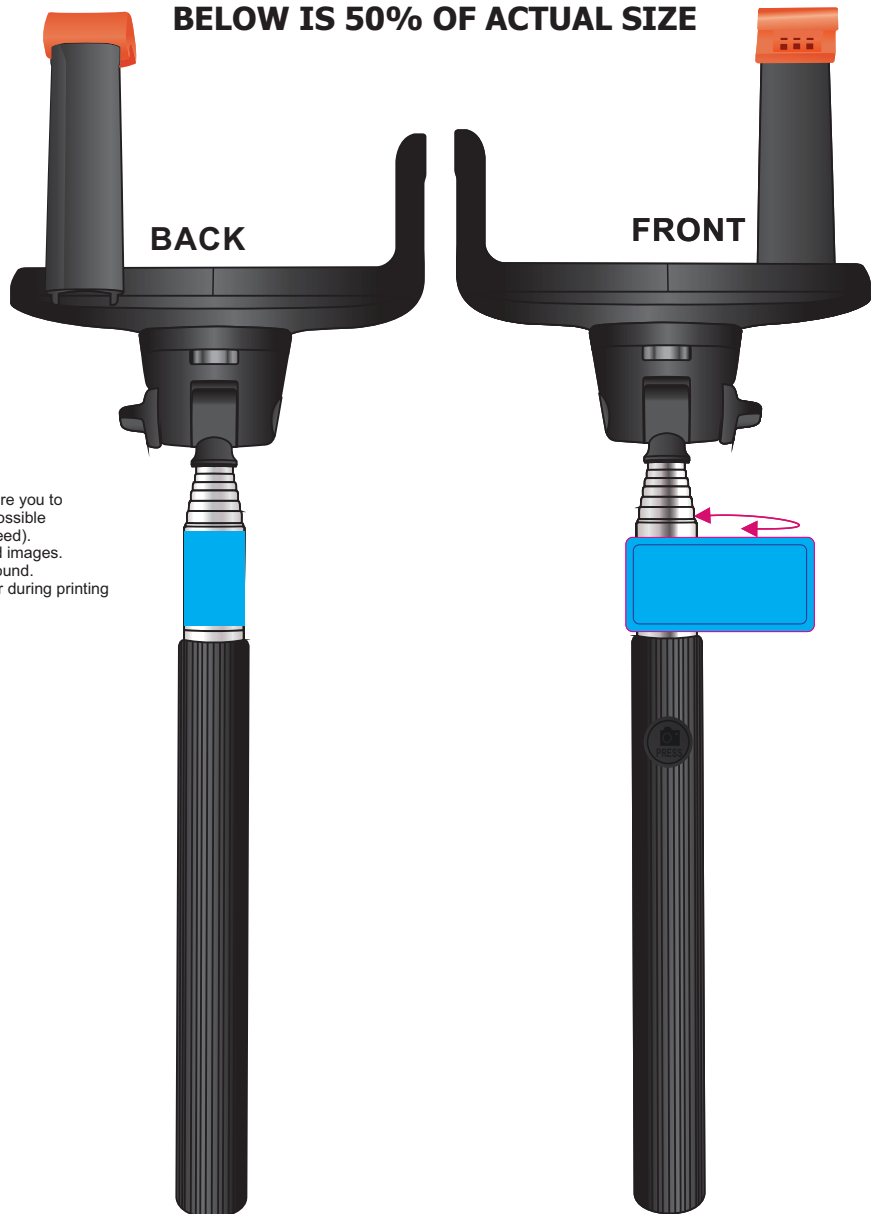

ARTWORK FOR APPROVAL

IMPORTANT: This drawing is for approximate print positional purposes only. It is not intended to be an exact scale or detailed representation of the product. Colour proofs are to be used as a guide only and not a true representation of true product or print colour. If item colours are important, order a sample from our current shipment.

Order #
Proof #1
Date 00/00/00

Product Code : LN9347
Description : Bluetooth Selfie Stick
Item Colour/s : Black/Black, Blue/Black, Green/Black, Orange/Black, Pink/Black, Purple/Black, Red/Black, Yellow/Black
Quantity :
Decoration Type : 4CP Deluxe Silver Metallised or White Vinyl Label
Print Colour

BELOW IS 50% OF ACTUAL SIZE

LABEL NOTE:

Labels are applied by hand and although the greatest care is taken label positioning cannot be guaranteed across the entire order. They are digitally printed in CMYK. If pantone colour matching is important we require you to provide specific PMS colours, and we will produce closest CMYK colour match possible (to CP equivalent of coated pantone colours - perfect colour match not guaranteed). Vector art is required for colour matching. We are unable to edit colours in rasterized images. Print colours may be altered in appearance if placed on a strong colour background. Design position cannot be guaranteed across the entire order, some movement does occur during printing

PLEASE SEE NEXT PAGE...

INTERNAL USE ONLY

INT:

QC Code:	New Pte # _____	Info:	Q: _____	Ctns: _____	Wt(kg): _____
PP:	Prt Int: _____	Prep:	S: _____	D: _____	
Rpt Ord:	Rpt Pte # _____	Cat:	E: _____	Ctns: _____	Wt(kg): _____
Split: Y/N	Mach: _____	U/P Int: _____	R/P Int: _____	R: _____	D: _____
Courier:					Total Wt(kg): _____