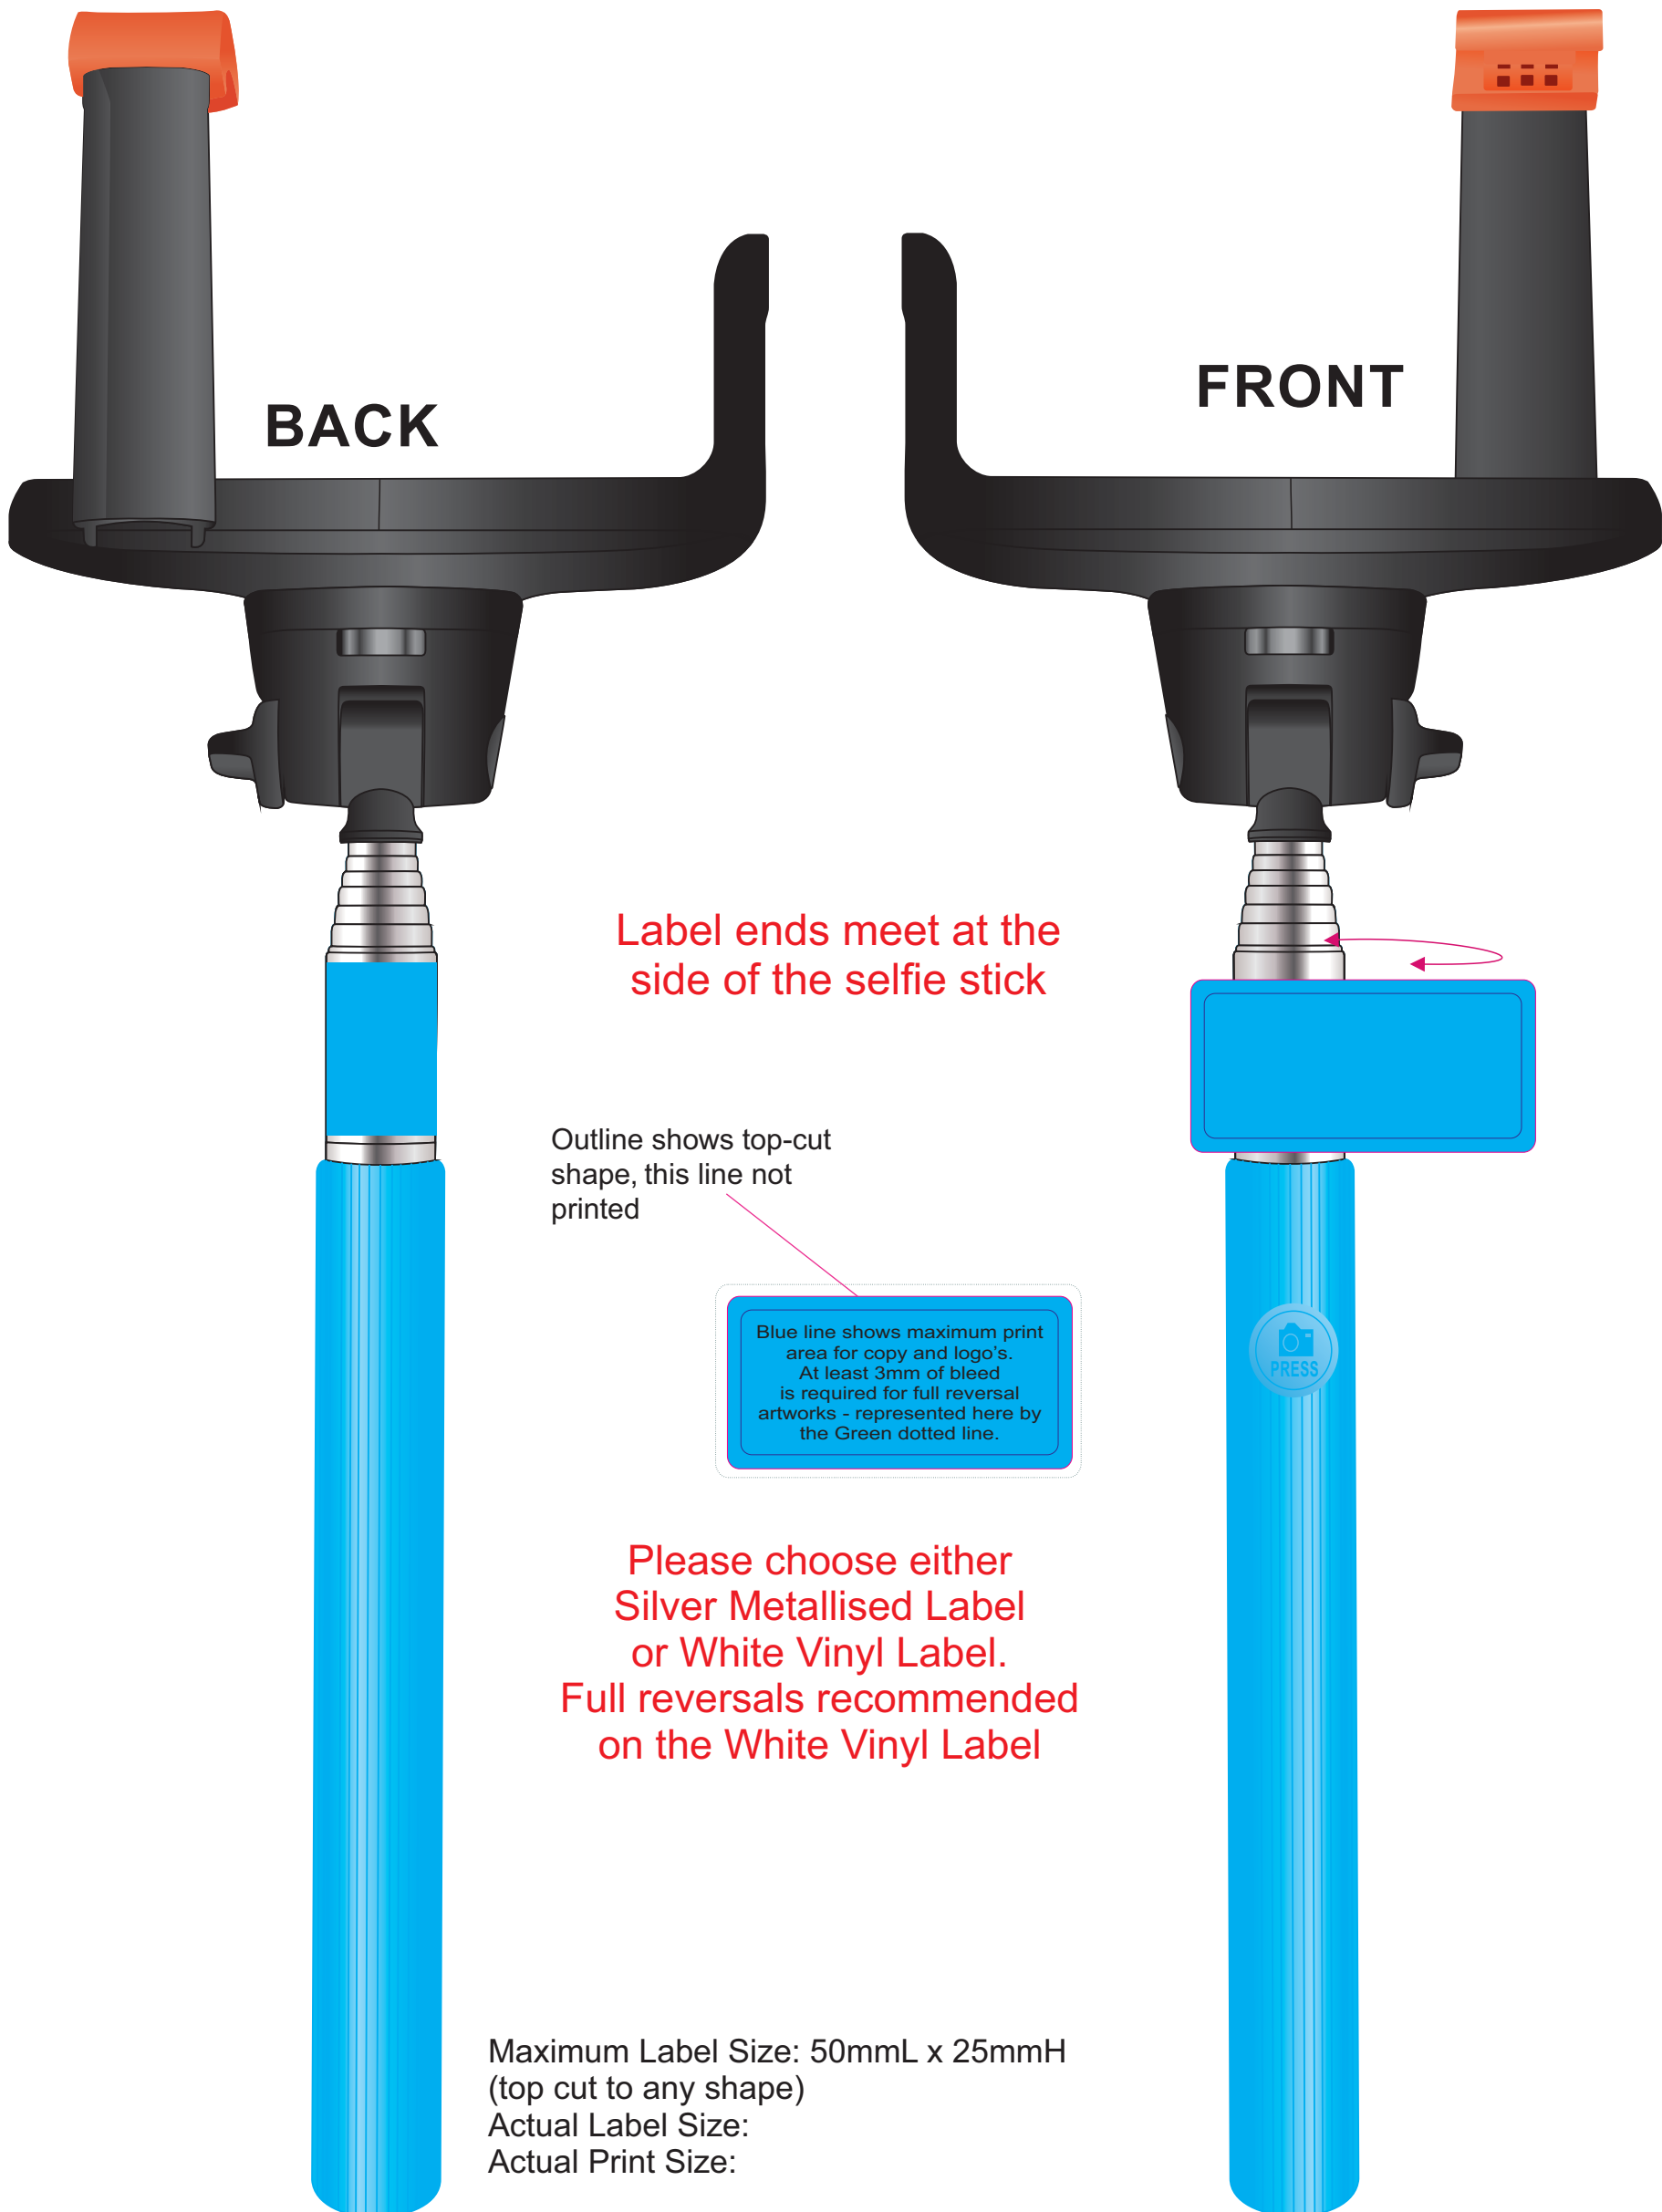

BLACK/BLACK

BLUE/BLACK

GREEN/BLACK

Label ends meet at the side of the selfie stick

Outline shows top-cut shape, this line not printed

Blue line shows maximum print area for copy and logo's. At least 3mm of bleed is required for full reversal artworks - represented here by the Green dotted line.

Please choose either Silver Metallised Label or White Vinyl Label. Full reversals recommended on the White Vinyl Label

Maximum Label Size: 50mmL x 25mmH (top cut to any shape)
Actual Label Size:
Actual Print Size:

ORANGE/BLACK

PINK/BLACK

Label ends meet at the side of the selfie stick

Outline shows top-cut shape, this line not printed

Blue line shows maximum print area for copy and logo's.
At least 3mm of bleed is required for full reversal artworks - represented here by the Green dotted line.