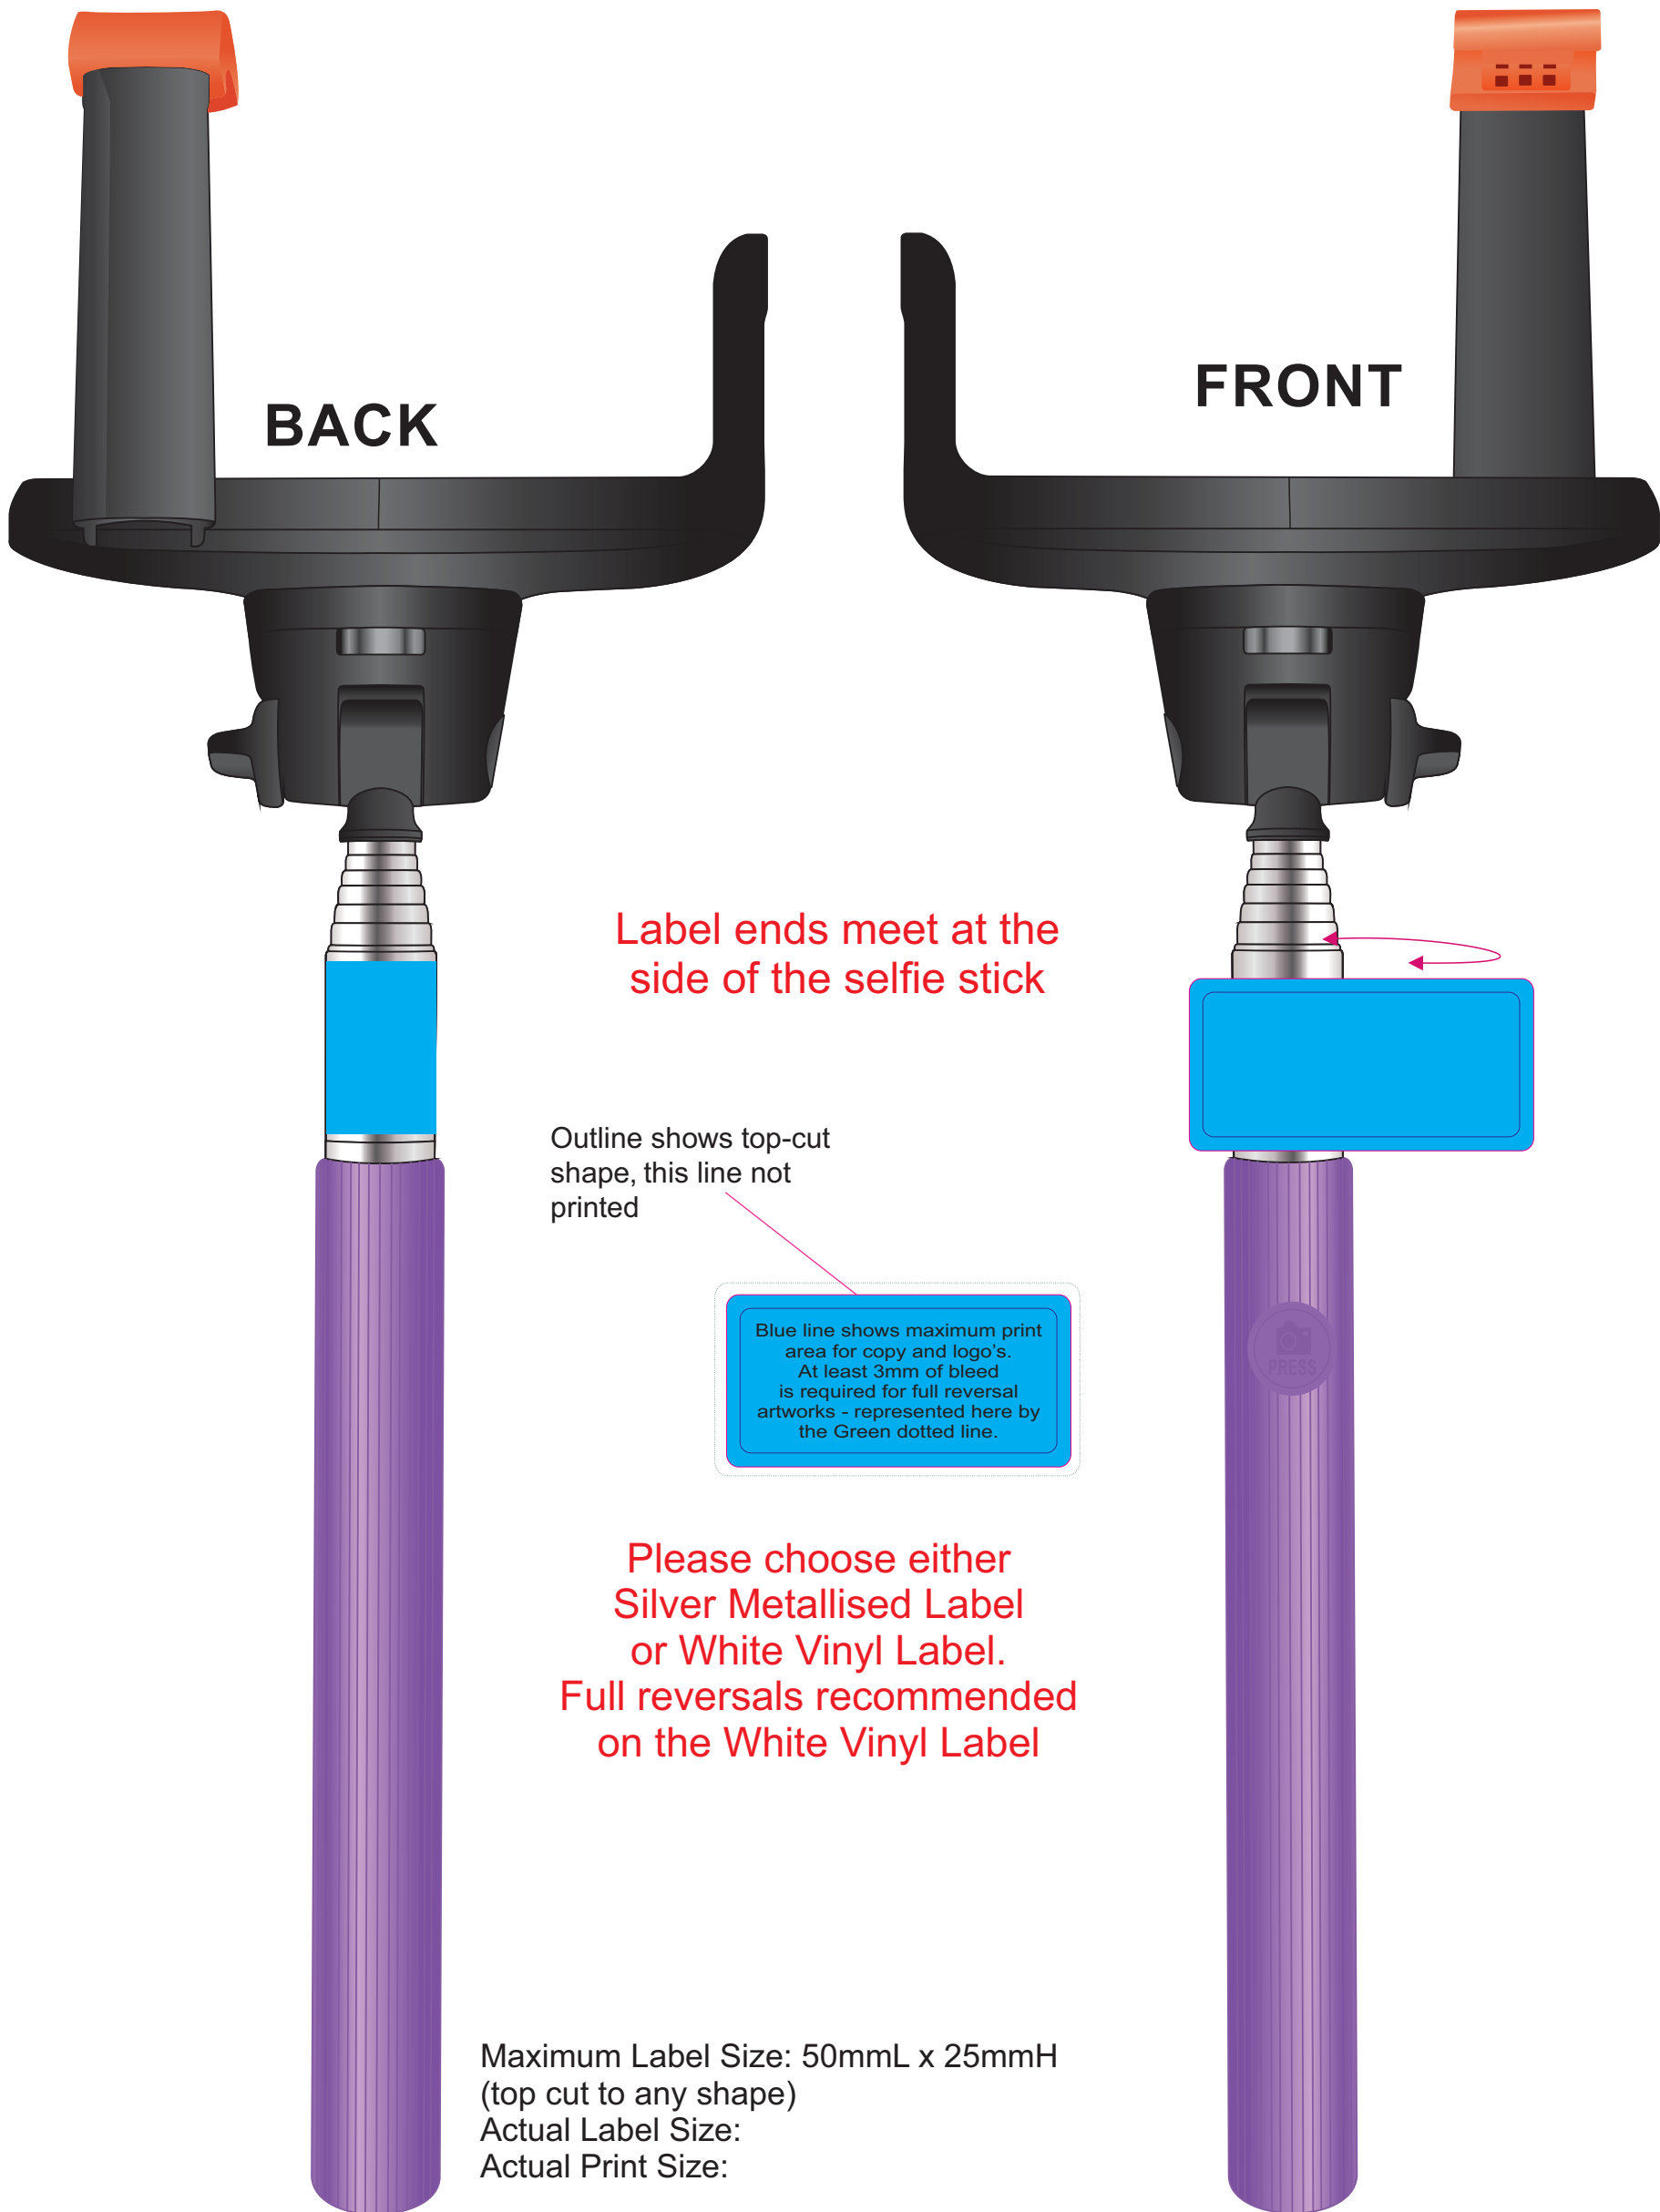

PURPLE/BLACK