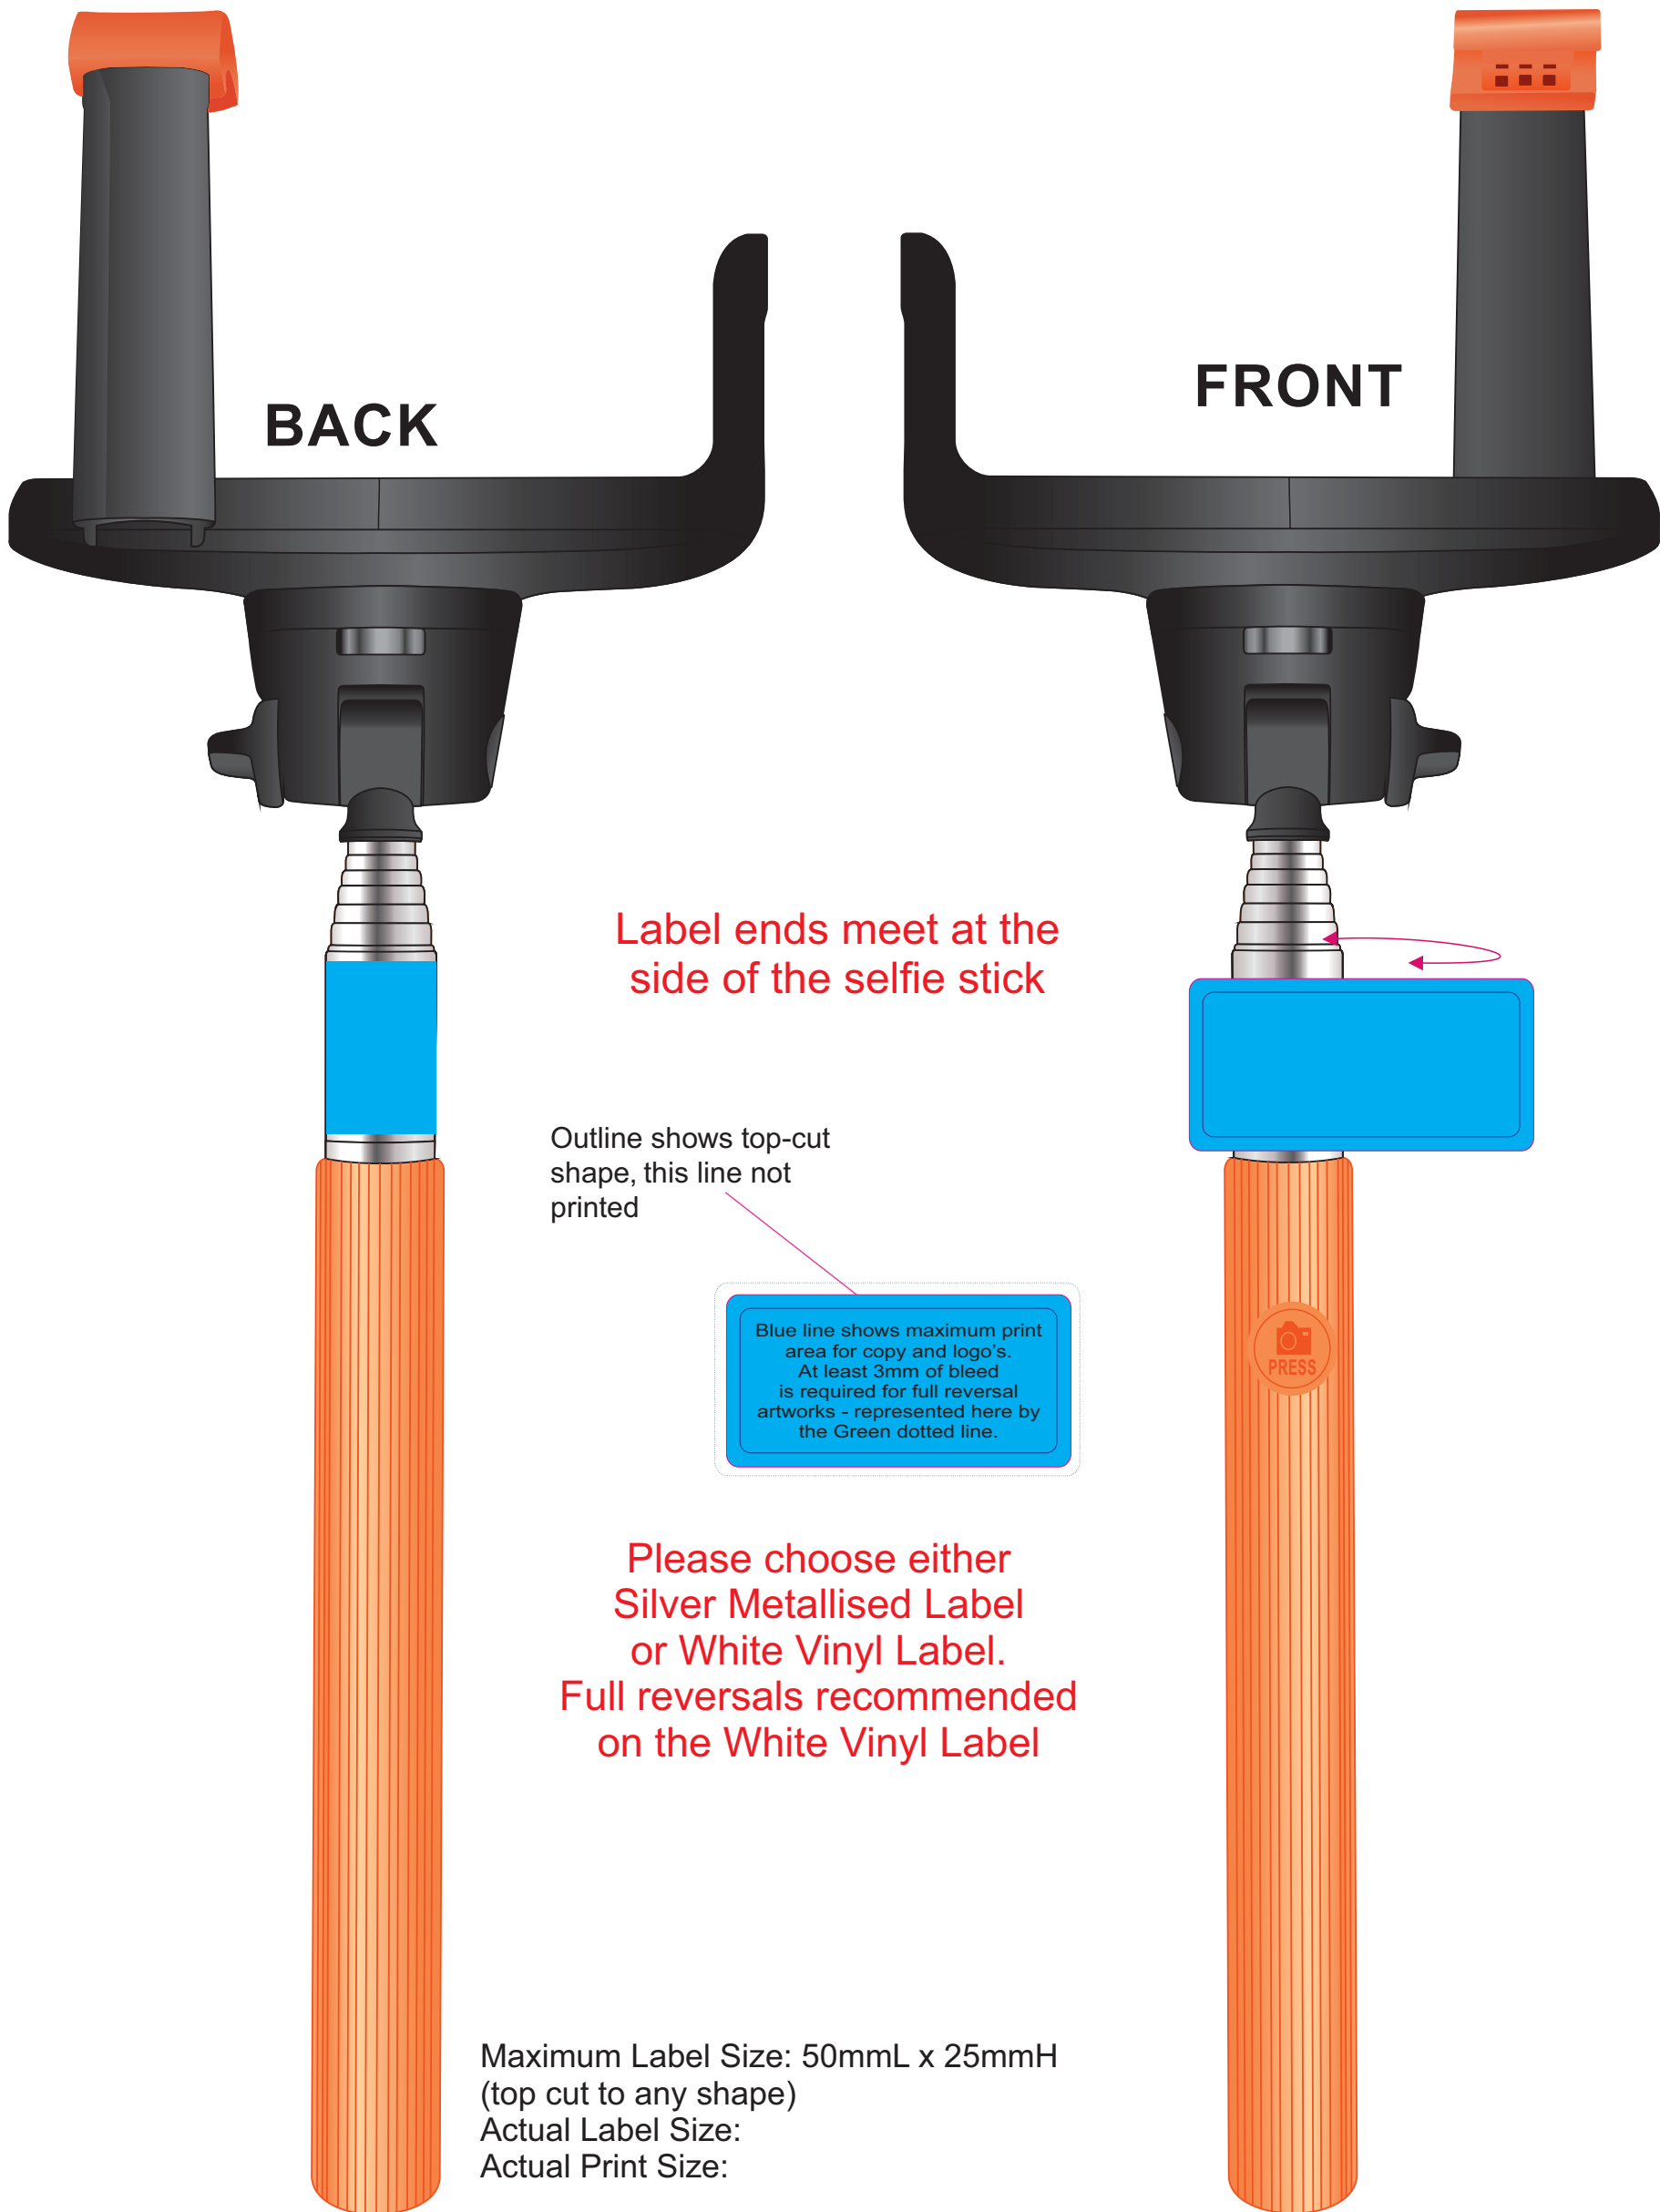

BLACK/BLACK

BLUE/BLACK

GREEN/BLACK

Label ends meet at the side of the selfie stick

Outline shows top-cut shape, this line not printed

Blue line shows maximum print area for copy and logo's. At least 3mm of bleed is required for full reversal artworks - represented here by the Green dotted line.

Please choose either Silver Metallised Label or White Vinyl Label. Full reversals recommended on the White Vinyl Label

Maximum Label Size: 50mmL x 25mmH (top cut to any shape)
Actual Label Size:
Actual Print Size:

ORANGE/BLACK

PINK/BLACK

Label ends meet at the side of the selfie stick

Outline shows top-cut shape, this line not printed

Blue line shows maximum print area for copy and logo's.
At least 3mm of bleed is required for full reversal artworks - represented here by the Green dotted line.