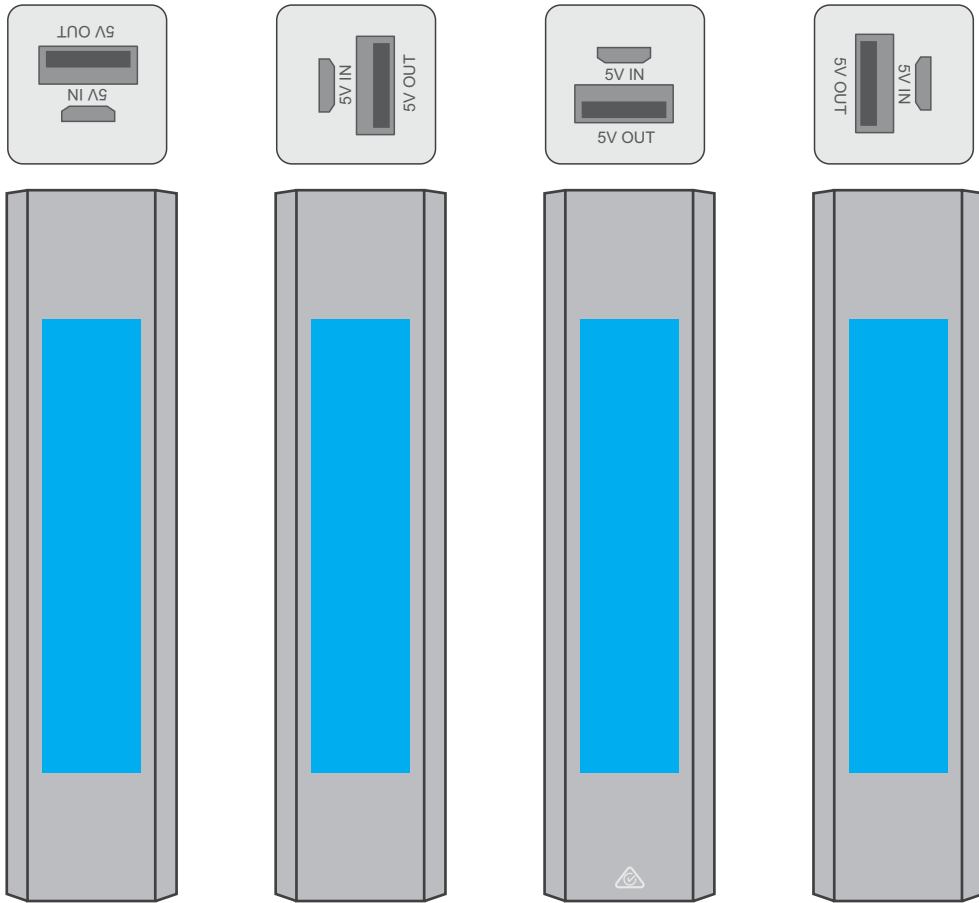

Silver

Maximum print area: 60mmL x 13mmH
Actual print size: