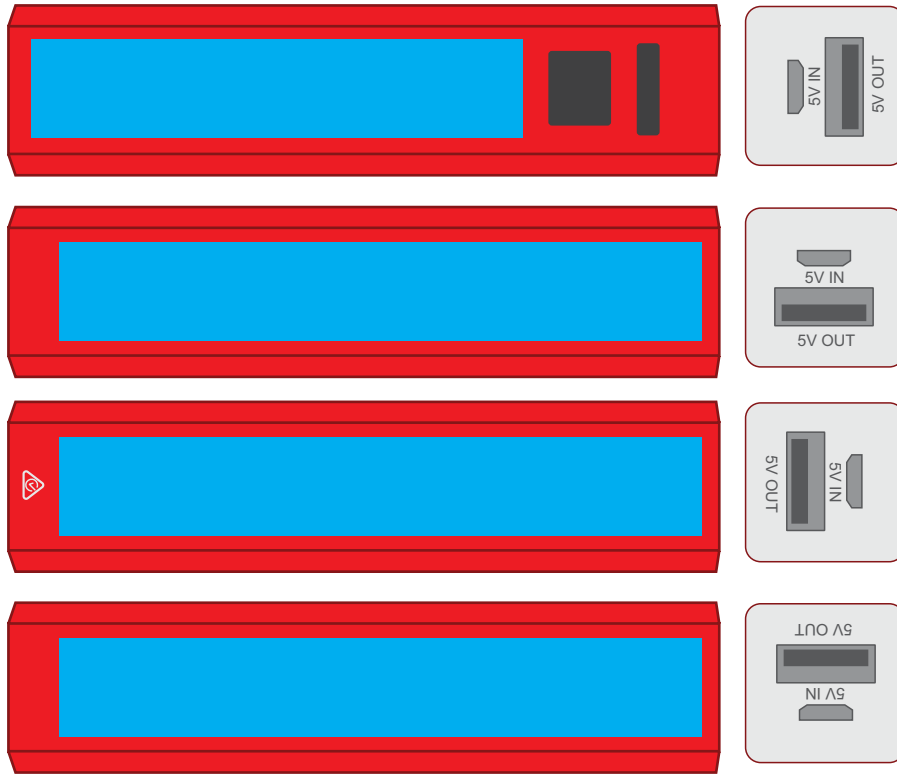

Laser engraving is the most permanent decoration method.

Maximum print area: Button Side: 65mmL x 13mmH
Actual print size:

PLEASE SEE NEXT PAGE...

INTERNAL USE ONLY

INT:

QC Code:	New Pte # _____	Info:	Q: _____	Ctns: _____	Wt(kg): _____
PP:	Prt Int: _____	Prep:	S: _____	D: _____	
Rpt Ord:	Rpt Pte # _____	Cat:	E: _____	Ctns: _____	Wt(kg): _____
Split: Y/N	Mach: _____	U/P Int: _____	R/P Int: _____	R: _____	D: _____
Courier:					Total Wt(kg): _____

Maximum print area:

Button Side: 65mmL x 13mmH & Non-Button Side: 85mmL x 13mmH

Actual print size:

Maximum print area:

Button Side: 65mmL x 13mmH & Non-Button Side: 85mmL x 13mmH

Actual print size:

PLEASE SEE NEXT PAGE...

Maximum print area:

Button Side: 65mmL x 13mmH & Non-Button Side: 85mmL x 13mmH

Actual print size:

Maximum print area:

Button Side: 65mmL x 13mmH & Non-Button Side: 85mmL x 13mmH

Actual print size:

Maximum print area: