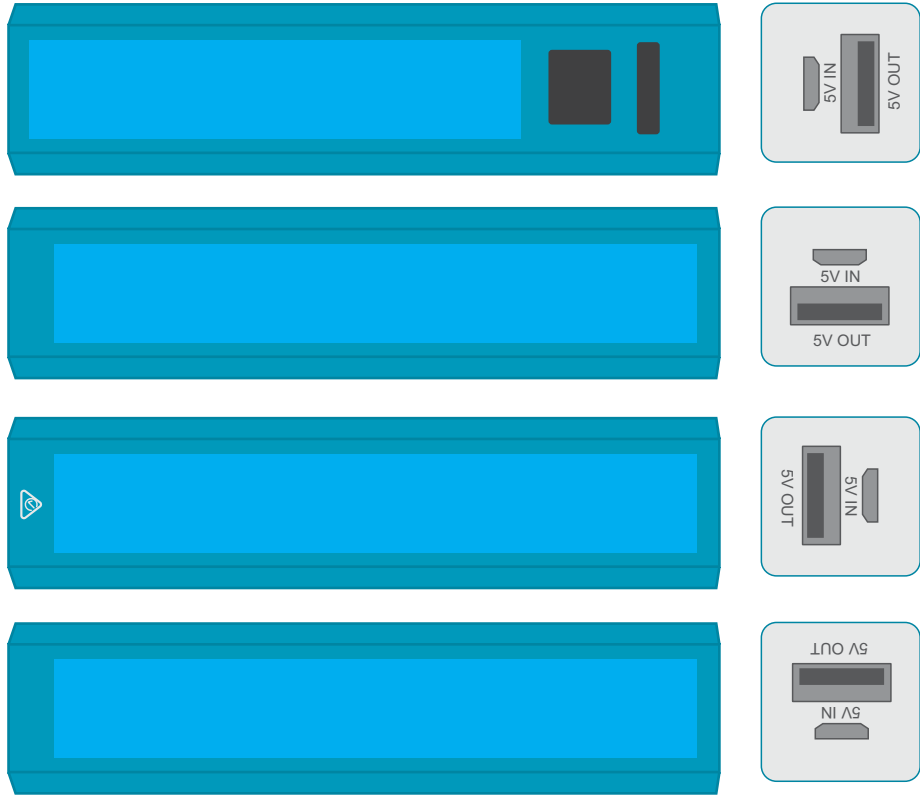

Laser engraving is the most permanent decoration method.

Maximum print area: Button Side: 65mmL x 13mmH
Actual print size:

PLEASE SEE NEXT PAGE...

INTERNAL USE ONLY

INT:

QC Code:	New Pte # _____	Info:	Q: _____	Ctns: _____	Wt(kg): _____
PP:	Prt Int: _____	Prep:	S: _____	D: _____	
Rpt Ord:	Rpt Pte # _____	Cat:	E: _____	Ctns: _____	Wt(kg): _____
Split: Y/N	Mach: _____	U/P Int: _____	R/P Int: _____	R: _____	D: _____
Courier:					Total Wt(kg): _____