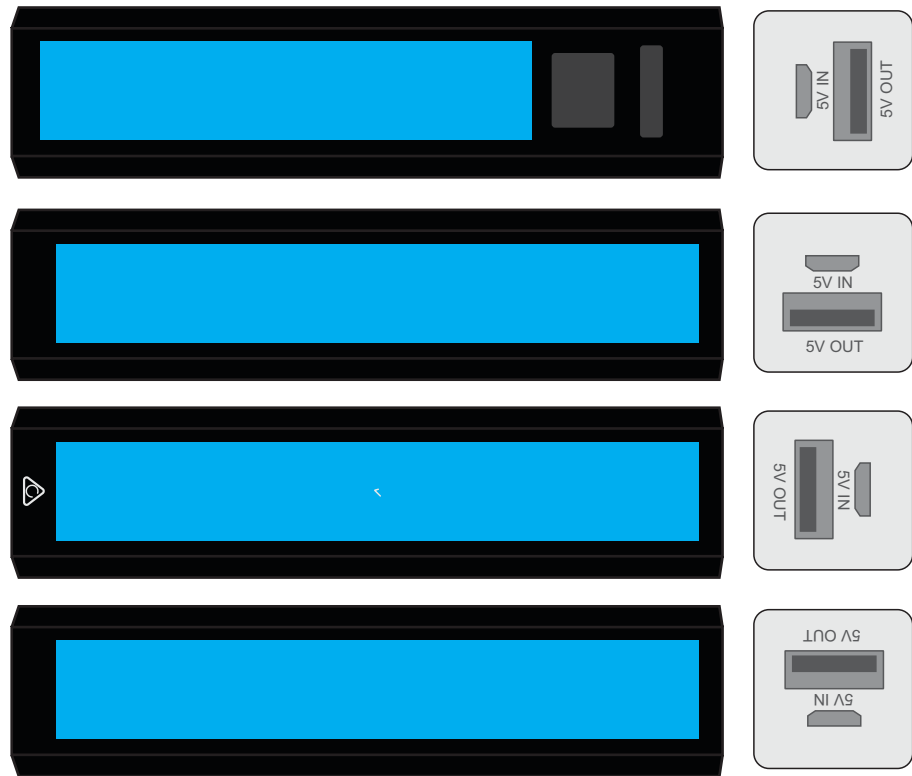

Maximum print area:

Button Side: 65mmL x 13mmH & Non-Button Side: 85mmL x 13mmH

Actual print size:

PLEASE SEE NEXT PAGE...