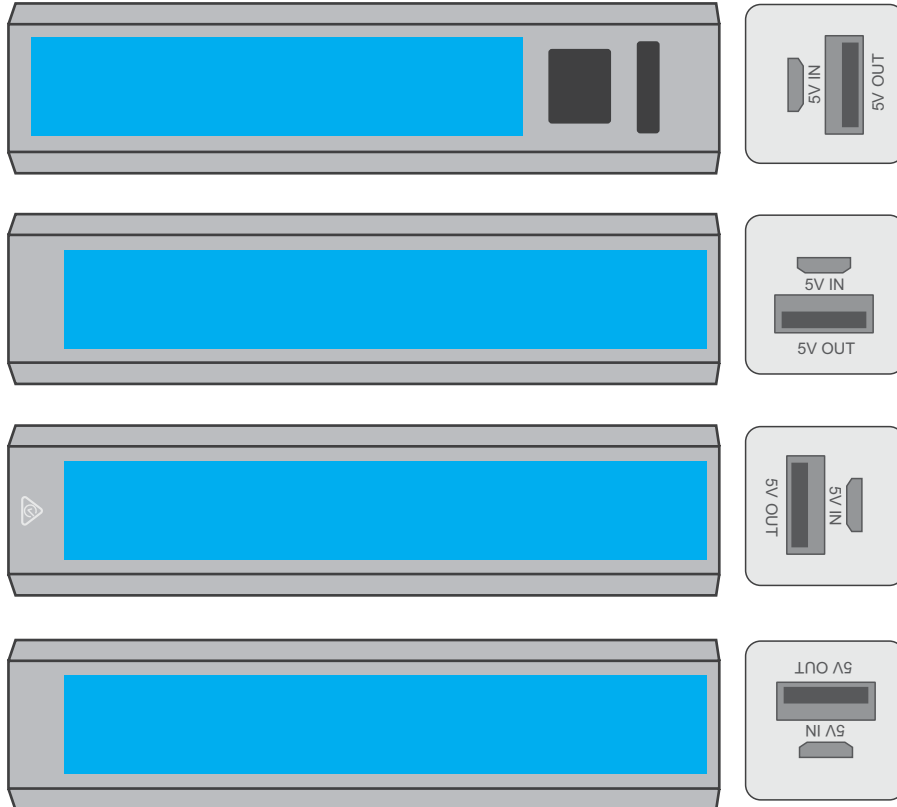

Maximum print area:

Button Side: 65mmL x 13mmH & Non-Button Side: 85mmL x 13mmH

Actual print size: