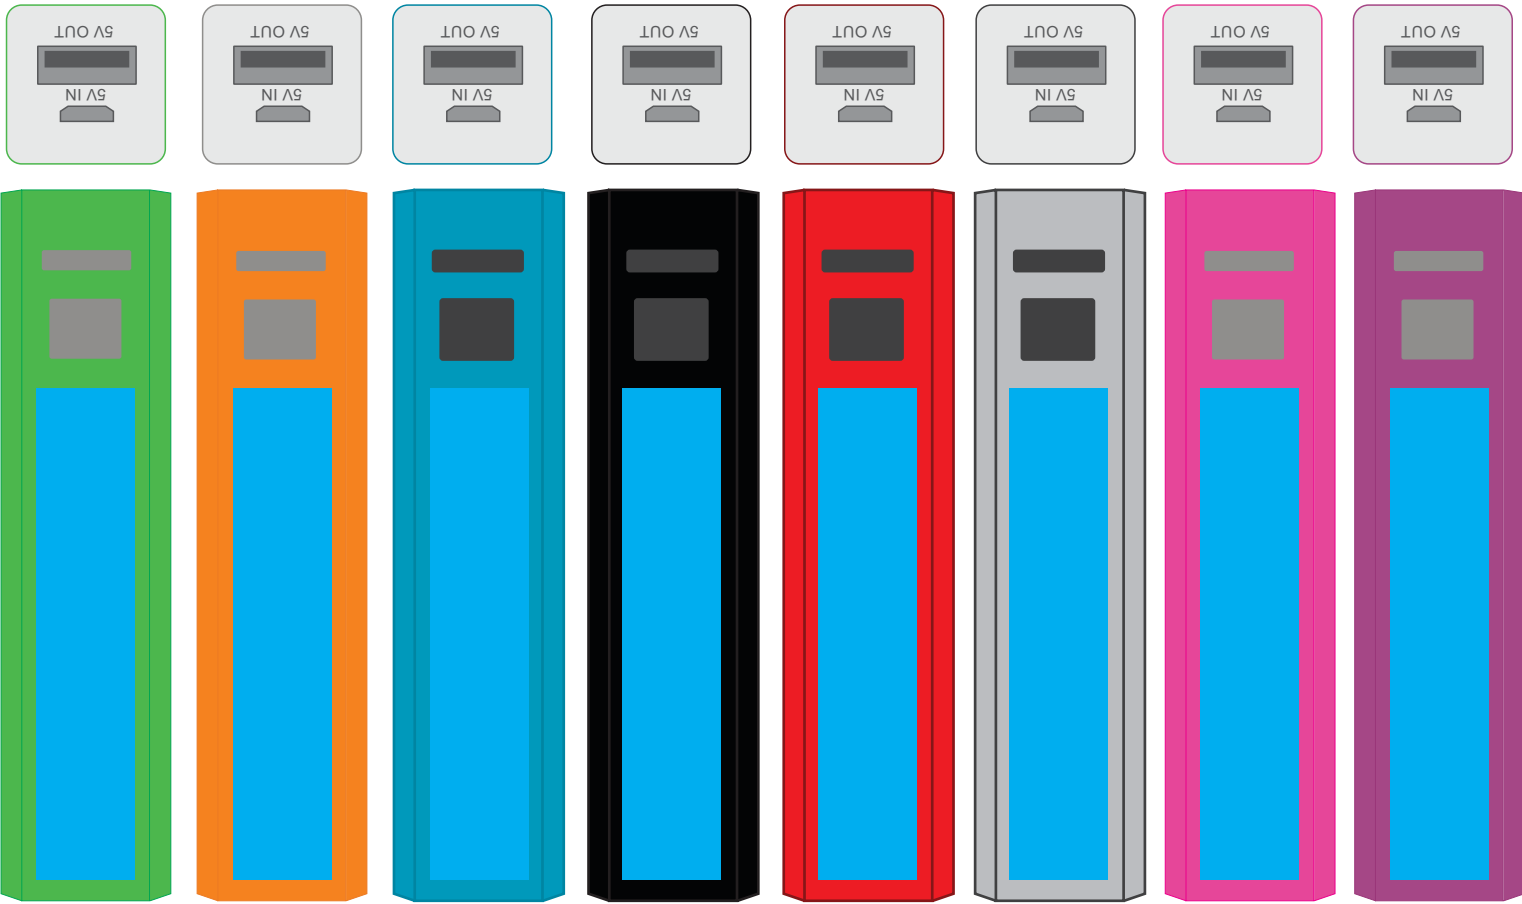

Order #
Proof #1
Date 00/00/00

Product Code : LN9104
Description : Aluminium Mobile Phone Power Bank
Item Colour/s : Black, Blue, Red, Silver, Pink, Gold, Green, Purple
Quantity :
Decoration Type : Pad
Print Colour

Supplied With

3 in 1 cable 

PRINT PERMANENCY

Print permanency is not guaranteed, as constant abrasion against the item may remove the print over time. We recommend storing this item in it's gift box for print longevity when not in use.

Laser engraving is the most permanent decoration method.

Maximum print area: Button Side: 65mmL x 13mmH
Actual print size:

PLEASE SEE NEXT PAGE...

INTERNAL USE ONLY

INT:

QC Code:	New Pte # _____	Info:	Q: _____	Ctns: _____	Wt(kg): _____
PP:	Prt Int: _____	Prep:	S: _____	D: _____	
Rpt Ord:	Rpt Pte # _____	Cat:	E: _____	Ctns: _____	Wt(kg): _____
Split: Y/N	Mach: _____	U/P Int: _____	R/P Int: _____	R: _____	D: _____
Courier:					Total Wt(kg): _____