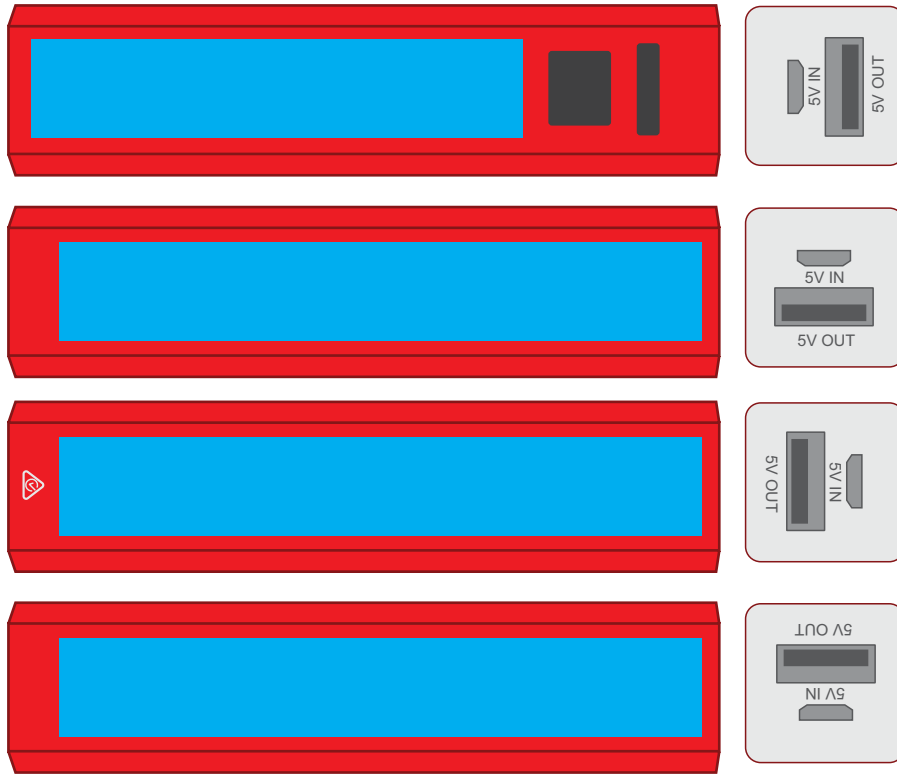

Maximum print area:

Button Side: 65mmL x 13mmH & Non-Button Side: 85mmL x 13mmH

Actual print size:

Maximum print area:

Button Side: 65mmL x 13mmH & Non-Button Side: 85mmL x 13mmH

Actual print size:

PLEASE SEE NEXT PAGE...

Maximum print area:

Button Side: 65mmL x 13mmH & Non-Button Side: 85mmL x 13mmH

Actual print size:

Maximum print area:

Button Side: 65mmL x 13mmH & Non-Button Side: 85mmL x 13mmH

Actual print size:

Maximum print area: