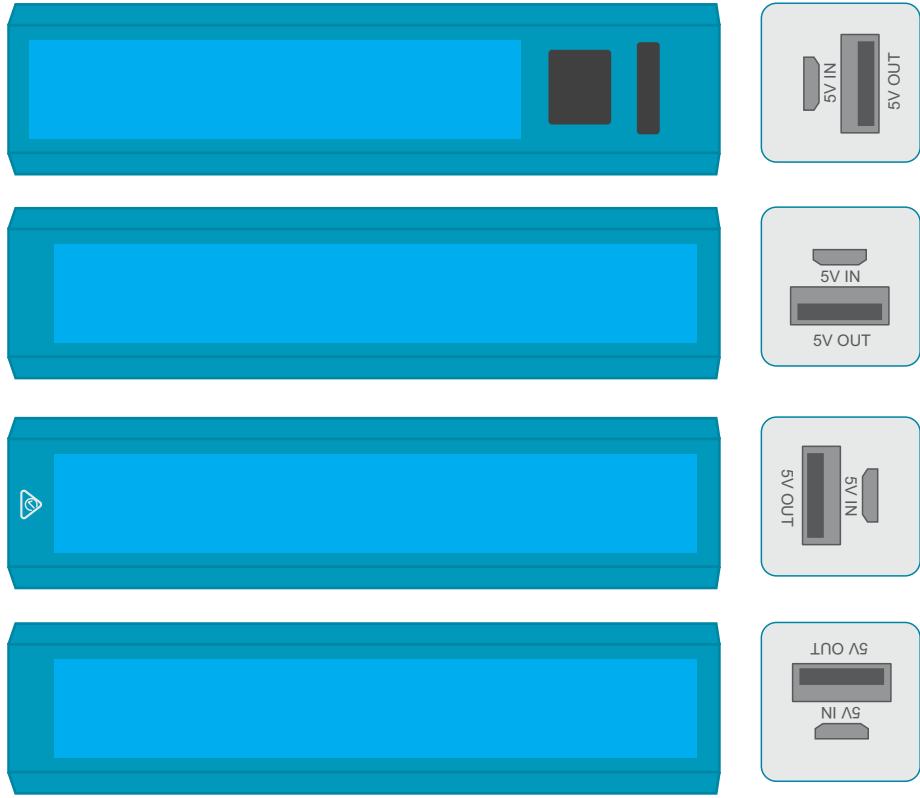

Maximum print area:

Button Side: 65mmL x 13mmH & Non-Button Side: 85mmL x 13mmH

Actual print size: