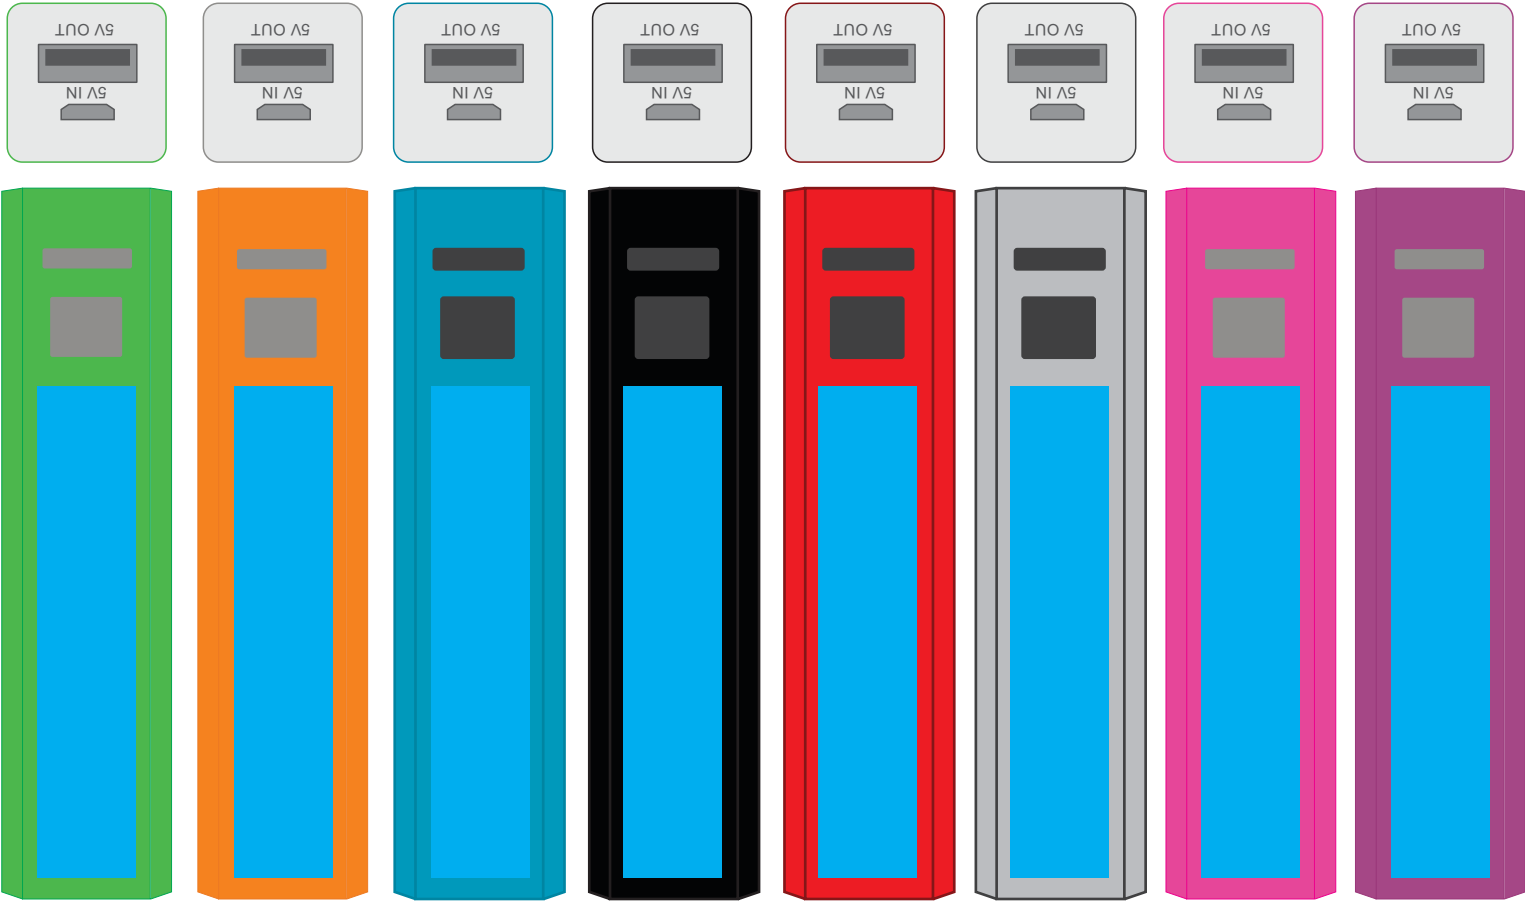

Order #
 Proof #1
 Date 00/00/00

Product Code : LN9104
 Description : Aluminium Mobile Phone Power Bank
 Item Colour/s : Black, Blue, Red, Silver, Pink, Gold, Green, Purple
 Quantity :
 Decoration Type : Laser Engrave

Supplied With

3 in 1 cable 

LASER ENGRAVING VARIATIONS:

Due to slight variations in the composition of item materials its possible laser engraving results will vary from time to time and this is considered normal.