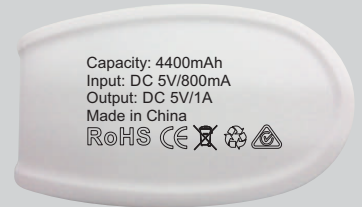

BACK

Maximum Print area: Front: 50mmL x 16mmH or Back: 70mmL x 16mmH
Actual print size: