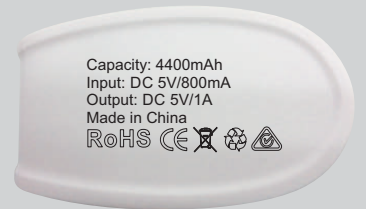

BACK

Maximum Print area: Front: 50mmL x 16mmH or Back: 70mmL x 16mmH
Actual print size: