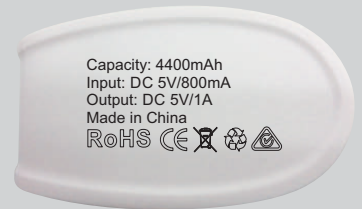

BACK

Maximum Print area: Front: 50mmL x 16mmH or Back: 70mmL x 16mmH
Actual print size: