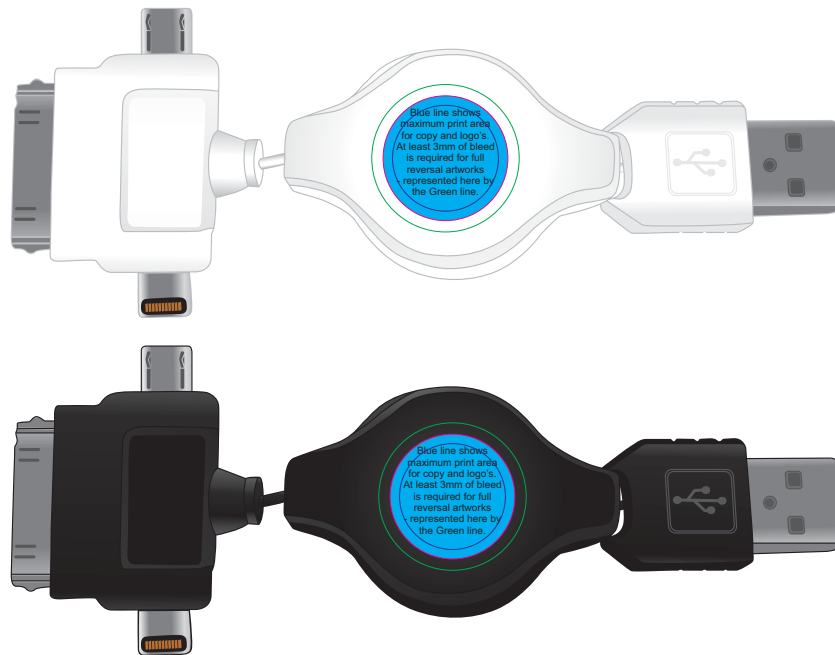

Order #
Proof #1
Date 00/00/00

Product Code : LN9078
Description : Zippy 3 Way Cable
Item Colour/s : Black, White
Quantity :
Decoration Type : Standard Label + Epoxy Dome
Print Colour

LABEL NOTE:

Labels are applied by hand and although the greatest care is taken label positioning cannot be guaranteed across the entire order. They are digitally printed in CMYK. If pantone colour matching is important we require you to provide specific PMS colours, and we will produce closest CMYK colour match possible (to CP equivalent of coated pantone colours - perfect colour match not guaranteed). Vector art is required for colour matching. We are unable to edit colours in rasterized images. Print colours may be altered in appearance if placed on a strong colour background. Design position cannot be guaranteed across the entire order, some movement does occur during printing

LABELS ARE EPOXY DOMED

Label applied in centre recess over screw

Maximum label size: 16.5mm Diameter
Actual print size:
Printed on white label.
Pink border shows max label size and is not printed

INTERNAL USE ONLY