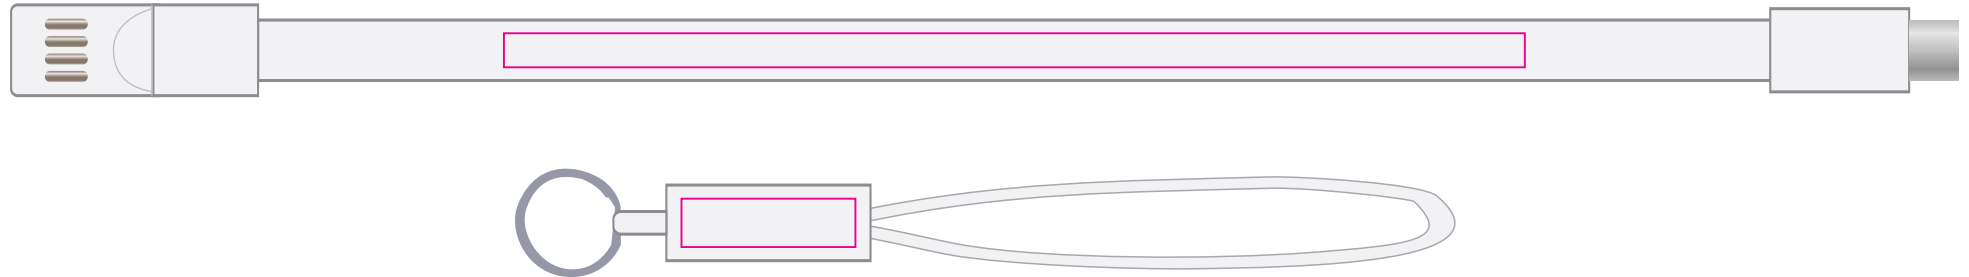

**LLN9074 - Charging Cable - Type C - White, Orange, Red, Green, Blue or Black**

Screen Print

Showing at approx 50% of size

**Cable**

Print Area: 135mmL x 4.5mmH  
Actual print size: xxmmL x xxmmH

**Phone Connector End**

Print Area: 23mmL x 6.4mmH  
Actual print size: xxmmL x xxmmH