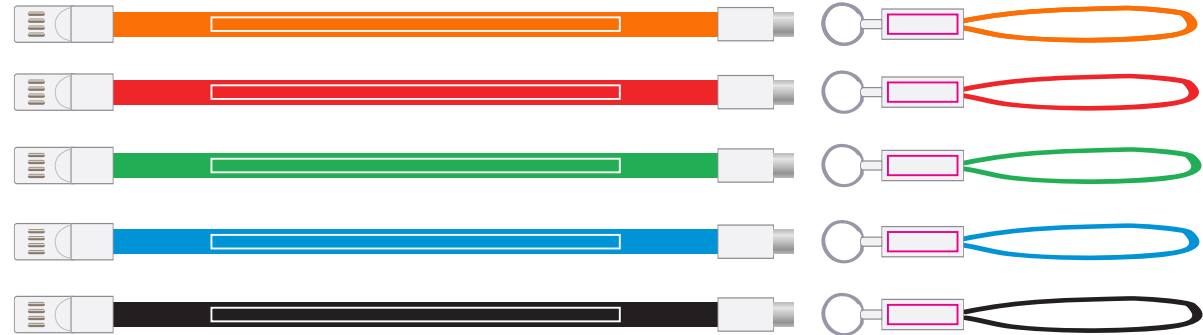

LLN9073 - 2 in 1 Charging Cable - Android & IOS - White, Orange, Red, Green, Blue or Black

Screen Print  PMS XXXc

Showing at approx 50% of size

Cable
Print Area: 135mmL x 4.5mmH
Actual print size: xxmmL x xxmmH

Phone Connector End
Print Area: 23mmL x 6.4mmH
Actual print size: xxmmL x xxmmH

Finished print area 
Finished print area 