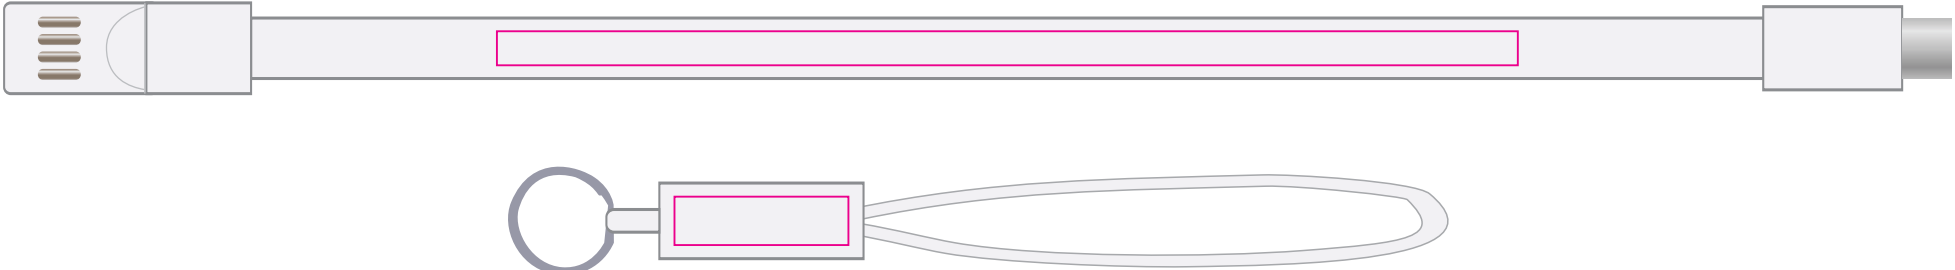

LLN9073 - 2 in 1 Charging Cable - Android & IOS - White, Orange, Red, Green, Blue or Black

Screen Print  PMS XXXc

Showing at approx 50% of size

Cable
Print Area: 135mmL x 4.5mmH
Actual print size: xxmmL x xxmmH

Phone Connector End
Print Area: 23mmL x 6.4mmH
Actual print size: xxmmL x xxmmH

Finished print area 
Finished print area 