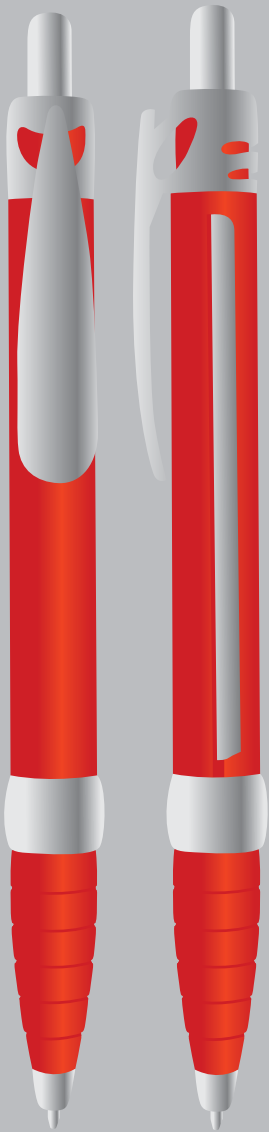

ARTWORK FOR APPROVAL

IMPORTANT: This drawing is for approximate print positional purposes only. It is not intended to be an exact scale or detailed representation of the product. Colour proofs are to be used as a guide only and not a true representation of true product or print colour. If item colours are important, order a sample from our current shipment.

Order #
Proof #1
Date 00/00/00

Product Code : LN6620
Description : Riviera Banner Pen
Item Colour/s : Black, Dark Blue, Green, Orange, Purple, Red, White
Quantity :
Ink Colour : **Black or Blue**
Decoration Type : **Digital Laminate**
Print Colour :

Side 1

Dark Blue

Pink outline shows banner edge & will not be printed.

Maximum print area: 180mmL x 67mmH
Actual print size:

Side 2

Maximum print area: 180mmL x 67mmH
Actual print size:

Pink outline shows banner edge & will not be printed.

MORE PEN COLOURS ON NEXT PAGE...

White

Orange

Red

Purple

Green

Dark Blue

Black