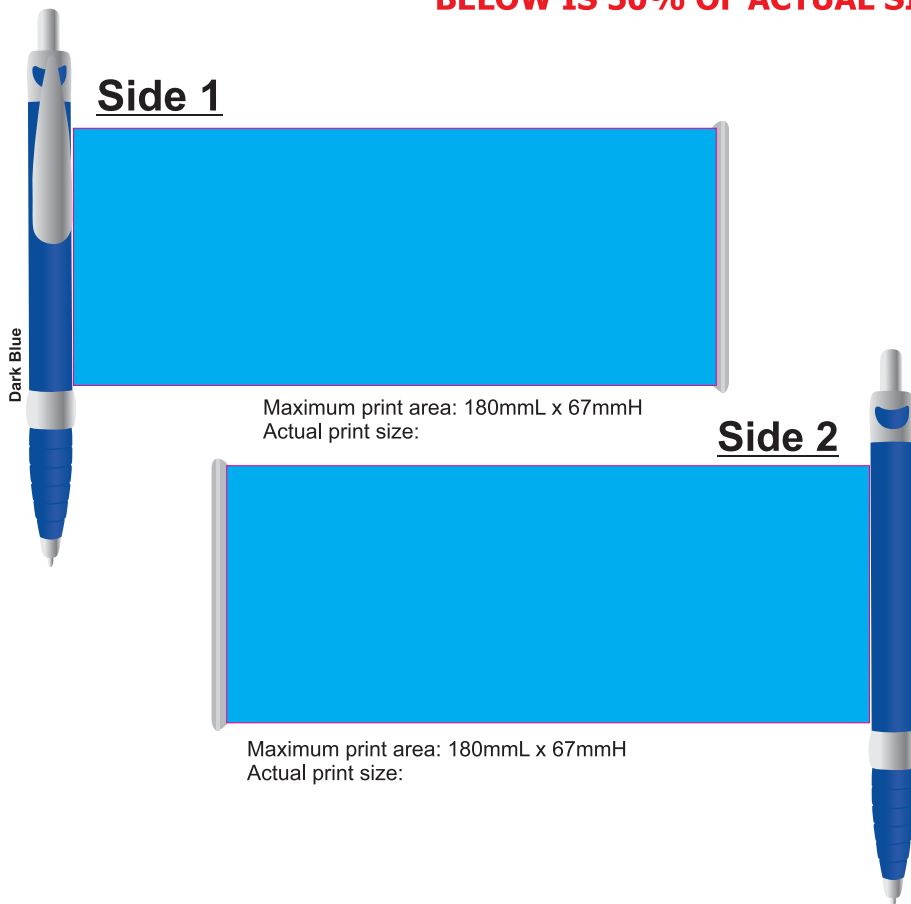

Order #
Proof #1
Date 00/00/00

Product Code : LN6620
Description : Riviera Banner Pen
Item Colour/s : Black, Dark Blue, Green, Orange, Purple, Red, White
Quantity :
Ink Colour : **Black or Blue**
Decoration Type : **Digital Laminate**
Print Colour :

IMPORTANT

Banner pens are laminated one side and not the other which can affect colours. 10% plus or minus of pantone colour is considered acceptable.

BELOW IS 50% OF ACTUAL SIZE

PLEASE SEE NEXT PAGE...

INTERNAL USE ONLY

Side 1

Dark Blue

Pink outline shows banner edge & will not be printed.

Maximum print area: 180mmL x 67mmH
Actual print size:

Side 2

Maximum print area: 180mmL x 67mmH
Actual print size:

Pink outline shows banner edge & will not be printed.