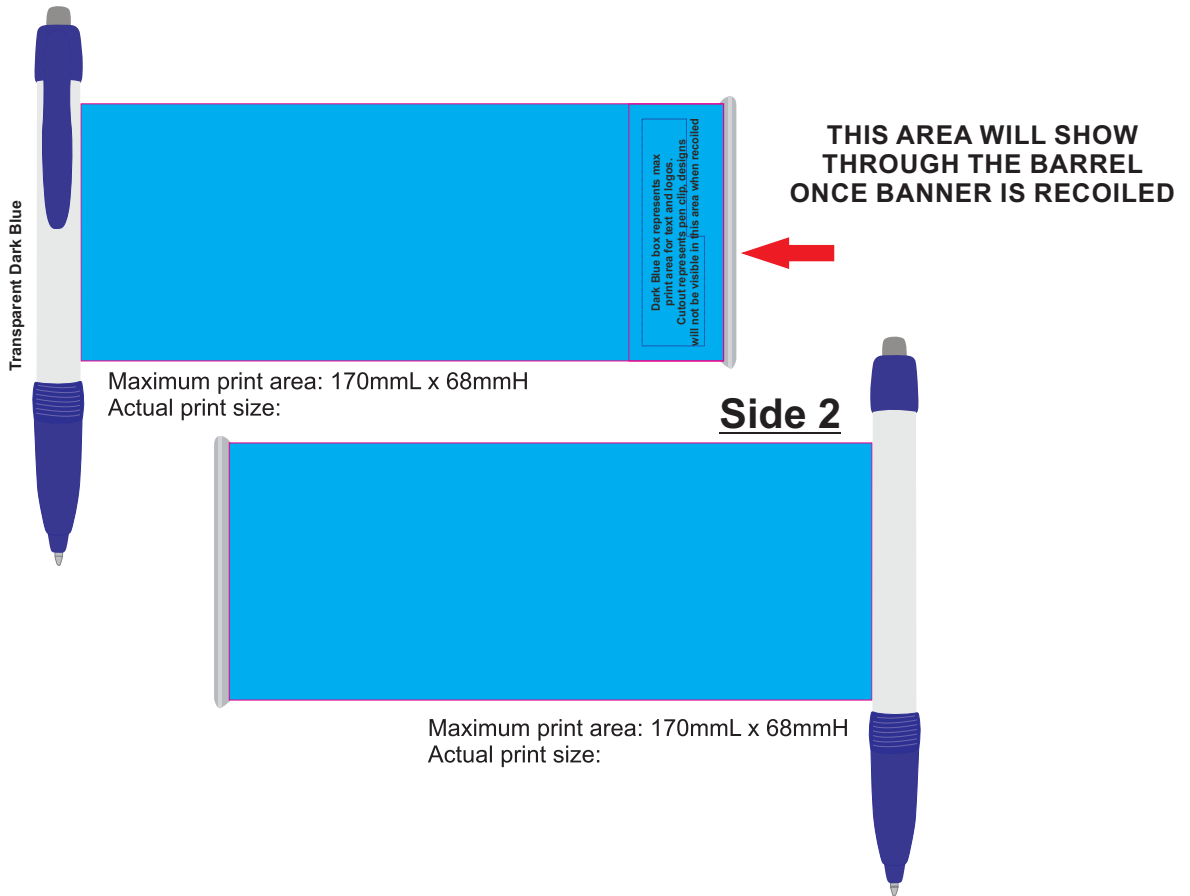

ARTWORK FOR APPROVAL

IMPORTANT: This drawing is for approximate print positional purposes only. It is not intended to be an exact scale or detailed representation of the product. Colour proofs are to be used as a guide only and not a true representation of true product or print colour. If item colours are important, order a sample from our current shipment.

Order #
Proof #1
Date 00/00/00

Product Code : LN6619
Description : Banner Ballpoint Pen
Item Colour/s : Black, Transparent Black, Transparent Dark Blue, Transparent Dark Green, Transparent Dark Yellow, Transparent Light Blue, Transparent Light Green, Transparent Light Yellow, Transparent Orange, Transparent Pink, Transparent Purple, Transparent Red, Transparent White, White, Yellow

Quantity :
Ink Colour : **Black or Blue**
Decoration Type : **Digital Laminate**
Print Colour

IMPORTANT

Banner pens are laminated one side and not the other which can affect colours. 10% plus or minus of pantone colour is considered acceptable.

Please note: These banners are digitally printed in CMYK.

If pantone colour matching is important we require you to provide specific PMS colours, and we will produce closest CMYK colour match possible (perfect colour match not guaranteed). We are unable to edit colours in rasterized images.

BELOW IS 50% OF ACTUAL SIZE

PLEASE SEE NEXT PAGE...

INTERNAL USE ONLY

INT:

QC Code:	New Pte # _____	Info:	Q: _____	Ctns: _____	Wt(kg): _____
PP:	Prt Int: _____	Prep:	S: _____	D: _____	
Rpt Ord:	Rpt Pte # _____	Cat:	E: _____	Ctns: _____	Wt(kg): _____
Split: Y/N	Mach: _____	U/P Int: _____	R/P Int: _____	R: _____	D: _____
Courier:					Total Wt(kg): _____