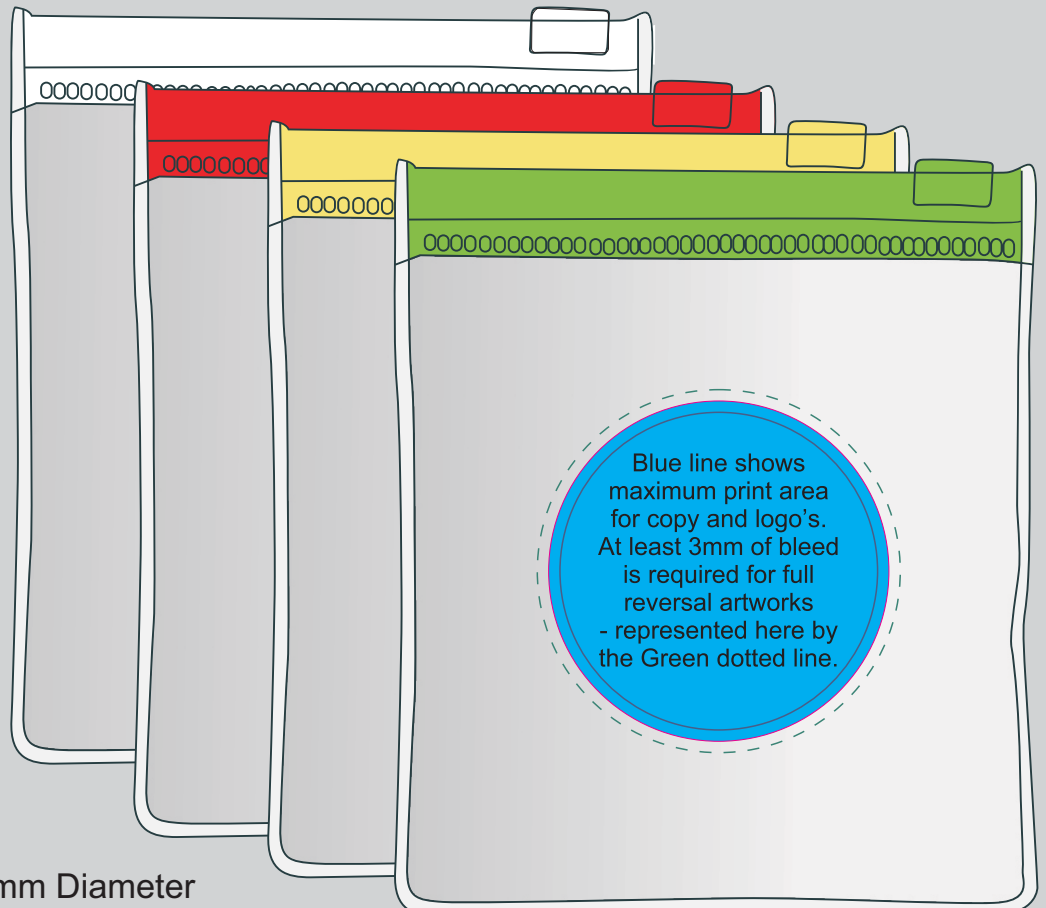

Please note: These labels are digitally printed in CMYK.
 If pantone colour matching is important we require you to provide specific PMS colours, and we will produce closest CMYK colour match possible (perfect colour match not guaranteed). We are unable to edit colours in rasterized images.
 Design position cannot be guaranteed across the entire order, some movement does occur during printing.
Important: Labels are applied by hand and although the greatest care is taken label positioning cannot be guaranteed across the entire order.

FRONT
 White label digitally printed in CMYK.

BACK
 White label printed in black ink applied to the back.

Maximum Label Size: 30mmL x 55mmH
 Actual print size:
 Printed onto a white surface.
 Pink border shows max label size and is not printed.

Maximum Label Size: 45mm Diameter
 Actual print size:
 Printed onto a white surface.
 Pink border shows max label size and is not printed.

Please note: These Lens Cloth's are printed in CMYK.

If pantone colour matching is important we require you to provide specific PMS colours, and we will produce closest CMYK colour match possible (perfect colour match not guaranteed). We are unable to edit colours in rasterized images.

Maximum Print Area: 150mmH x 178mmL

Actual Print Size:

Printed onto a White surface.