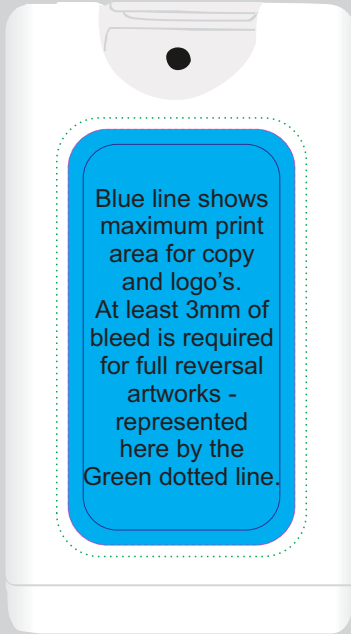

ARTWORK DETAILS

Order No

IMPORTANT: This drawing is for approximate print positional purposes only. It is not intended to be an exact scale or detailed representation of the product. Colour proofs are to be used as a guide only and not a true representation of true product or print colour. If item colours are important please advise your account manager and order a sample from our current shipment. Please ensure you are familiar with the product you are ordering before approving.

FRONT
 White label digitally printed in CMYK.

BACK
 White label printed in black ink applied to the back.

Maximum Label Size: 30mmL x 55mmH
 Actual print size:
 Printed onto a white surface.
 Pink border shows max label size and is not printed.

Maximum Label Size: 45mm Diameter
 Actual print size:
 Printed onto a white surface.
 Pink border shows max label size and is not printed.

Please note: These Lens Cloth's are printed in CMYK.

If pantone colour matching is important we require you to provide specific PMS colours, and we will produce closest CMYK colour match possible (perfect colour match not guaranteed). We are unable to edit colours in rasterized images.

Maximum Print Area: 150mmH x 178mmL

Actual Print Size:

Printed onto a White surface.