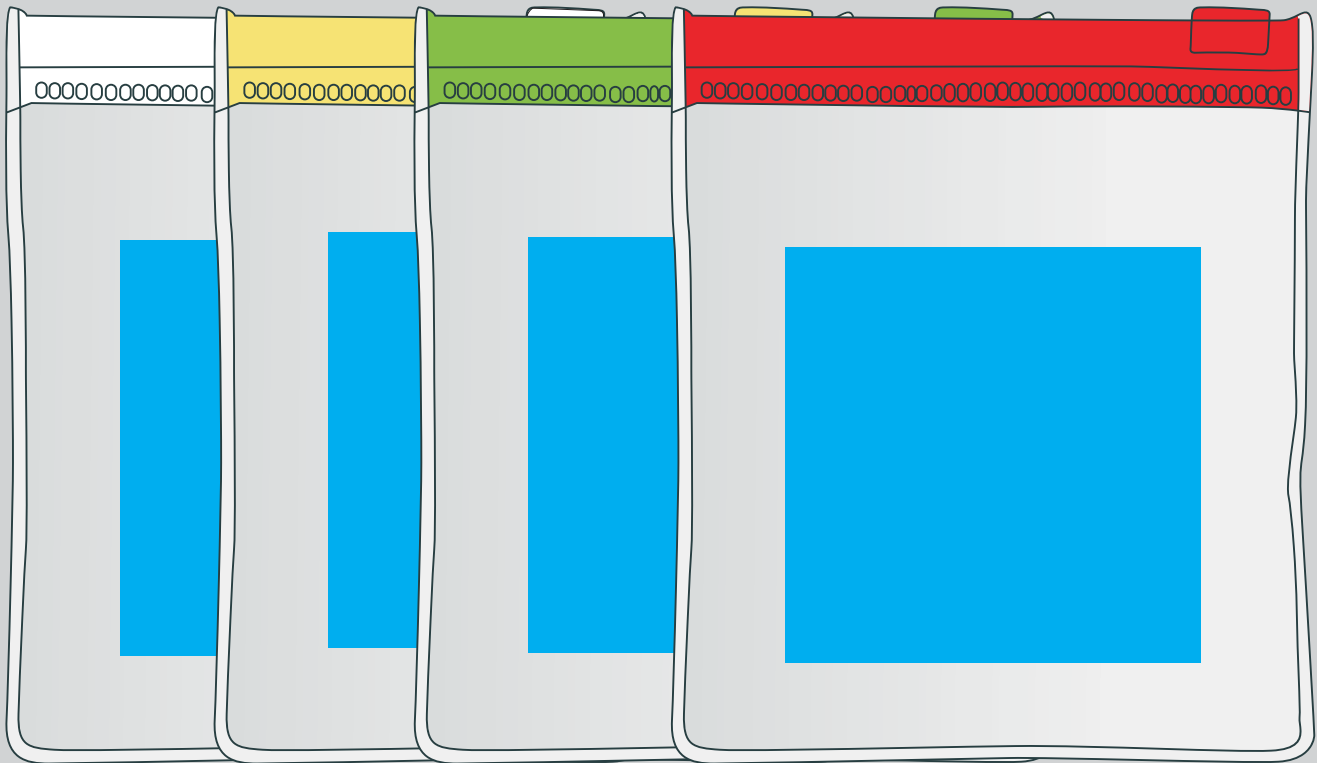

**ITEM INCLUDES**  
Lens cloth, spray screen cleaner and instruction card that lists product uses - inserted into pouch

Maximum print area: 55mmL x 55mmH  
Actual print size:

**PLEASE SEE NEXT PAGE...**

## LENS CLOTH'S ARE SUPPLIED FOLDED IN CELLO BAGS THEN INSERTED INTO THE PVC POUCHES

Pink outline shows bleed required and will not be printed.  
ZigZag Line shows cut line and will not be printed.

Maximum Print Area: 150mmH x 178mmL

White label printed in black ink applied to the back.

Maximum print area: 55mmL x 55mmH  
Actual print size: