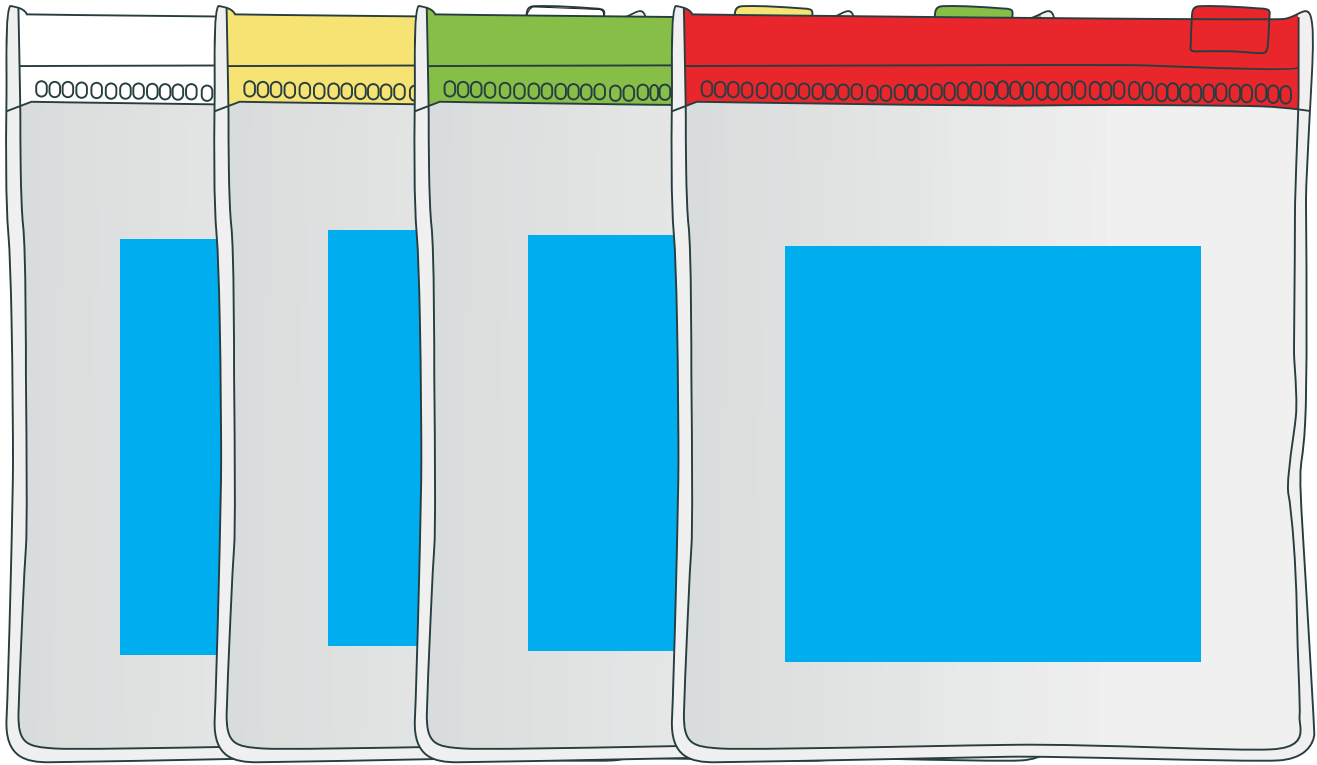

# ARTWORK FOR APPROVAL

**IMPORTANT:** This drawing is for approximate print positional purposes only. It is not intended to be an exact scale or detailed representation of the product. Colour proofs are to be used as a guide only and not a true representation of true product or print colour. If item colours are important, order a sample from our current shipment.

**ITEM INCLUDES**  
Lens cloth, spray screen cleaner and instruction card that lists product uses - inserted into pouch

Maximum print area: 55mmL x 55mmH  
Actual print size:

**PLEASE SEE NEXT PAGE...**

## LENS CLOTH'S ARE SUPPLIED FOLDED IN CELLO BAGS THEN INSERTED INTO THE PVC POUCHES

Pink outline shows bleed required and will not be printed.  
ZigZag Line shows cut line and will not be printed.

Maximum Print Area: 150mmH x 178mmL

White label printed in black ink applied to the back.

Maximum print area: 55mmL x 55mmH  
Actual print size: