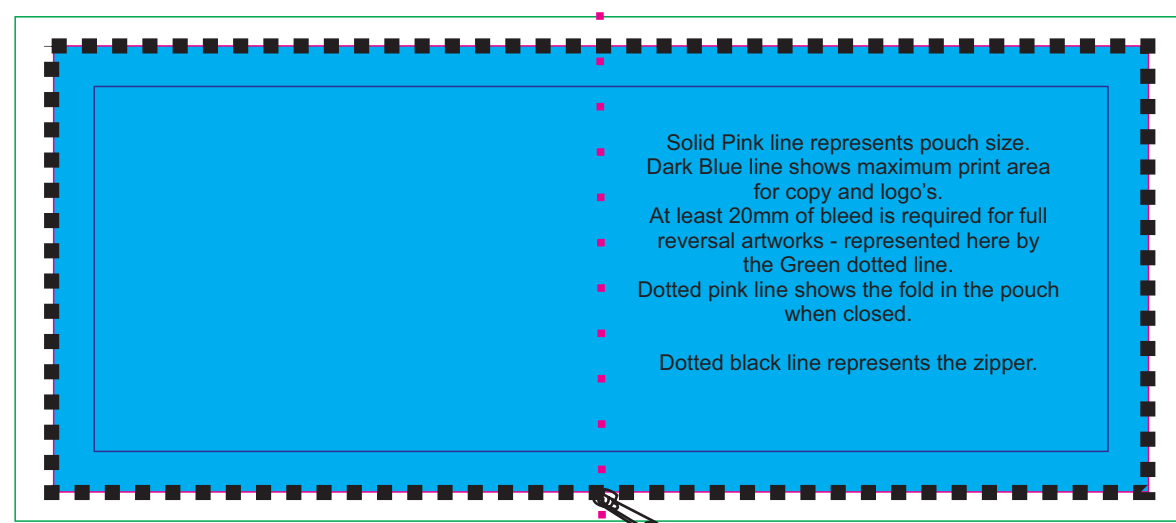

Order #  
Proof #1  
Date 00/00/00

**Product Code** : LN537  
**Description** : Cotton Folding Shopping Bag with Full Colour Design - 170 GSM  
**Item Colour/s** : Custom  
**Handle Colour/s** : Natural, Red 186c, Royal Blue 286c, Teal 3262c, Burgundy 188c, Black, Yellow 109c, Green 347c, Tank 466c, Lime 368c, Pink 230c, Purple 2597c, Orange 164c, Navy 289c, Forest Green 3305, Gold 1235c  
**Quantity** :  
**Decoration Type** : Sublimation (CMYK + White)  
**Print Colour**

Below is 50% of Actual Size

Pouch becomes the base of the bag when open

Maximum print area: Bag each side- 400mmL x 450mmH & Pouch - 270mmL x 110mmH  
Actual print size: