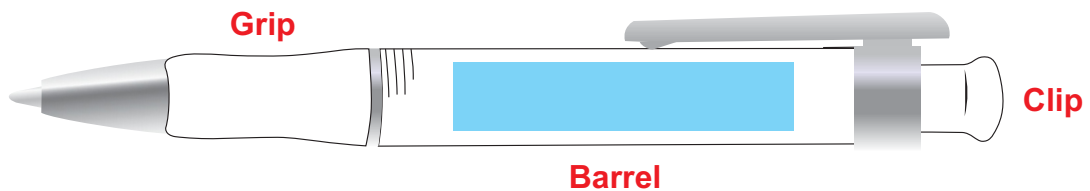

ARTWORK FOR APPROVAL

IMPORTANT: This drawing is for approximate print positional purposes only. It is not intended to be an exact scale or detailed representation of the product. Colour proofs are to be used as a guide only and not a true representation of true product or print colour. If item colours are important, order a sample from our current shipment.

Order #
Proof #1
Date 00/00/00

- **Product Code** : LN511
- **Description** : **Crystalis Ballpoint Pen**
- **Barrel Colour** : Hot Pink, Green, Black, White, Red, Light Blue, Dark Blue, Pink, Yellow, Orange, Purple
- **Grip Colour** : Hot Pink, Green, Black, White, Red, Light Blue, Dark Blue, Pink, Yellow, Orange, Purple
- **Clip Colour** : Hot Pink, Green, Black, White, Red, Light Blue, Dark Blue, Pink, Yellow, Orange, Purple
- **Ink Colour** : **Blue or Black**
- **Quantity** :
- **Decoration Type** : **Pad**
- **Print Colour**

PLEASE NOTE

Pantone colour matches not possible on transparent barrels.
White or metallic silver print recommended on dark colours and black print recommended on lighter colours.

CHARCOAL PENS AND BLACK PRINT

Black print is not recommended on charcoal pens as shade of barrel can vary from shipment to shipment. Sometimes causing black print to be difficult to see.

Maximum print area: 45mmL x 9mmH
Actual print size:

COLOUR OPTIONS OVER THE PAGE

INTERNAL USE ONLY

INT:

QC Code:	New Pte # _____	Info:	Q: _____	Ctns: _____	Wt(kg): _____
PP:	Prt Int: _____	Prep:	S: _____	D: _____	
Rpt Ord:	Rpt Pte # _____	Cat:	E: _____	Ctns: _____	Wt(kg): _____
Split: Y/N	Mach: _____	U/P Int: _____	R/P Int: _____	R: _____	D: _____
Courier:					Total Wt(kg): _____