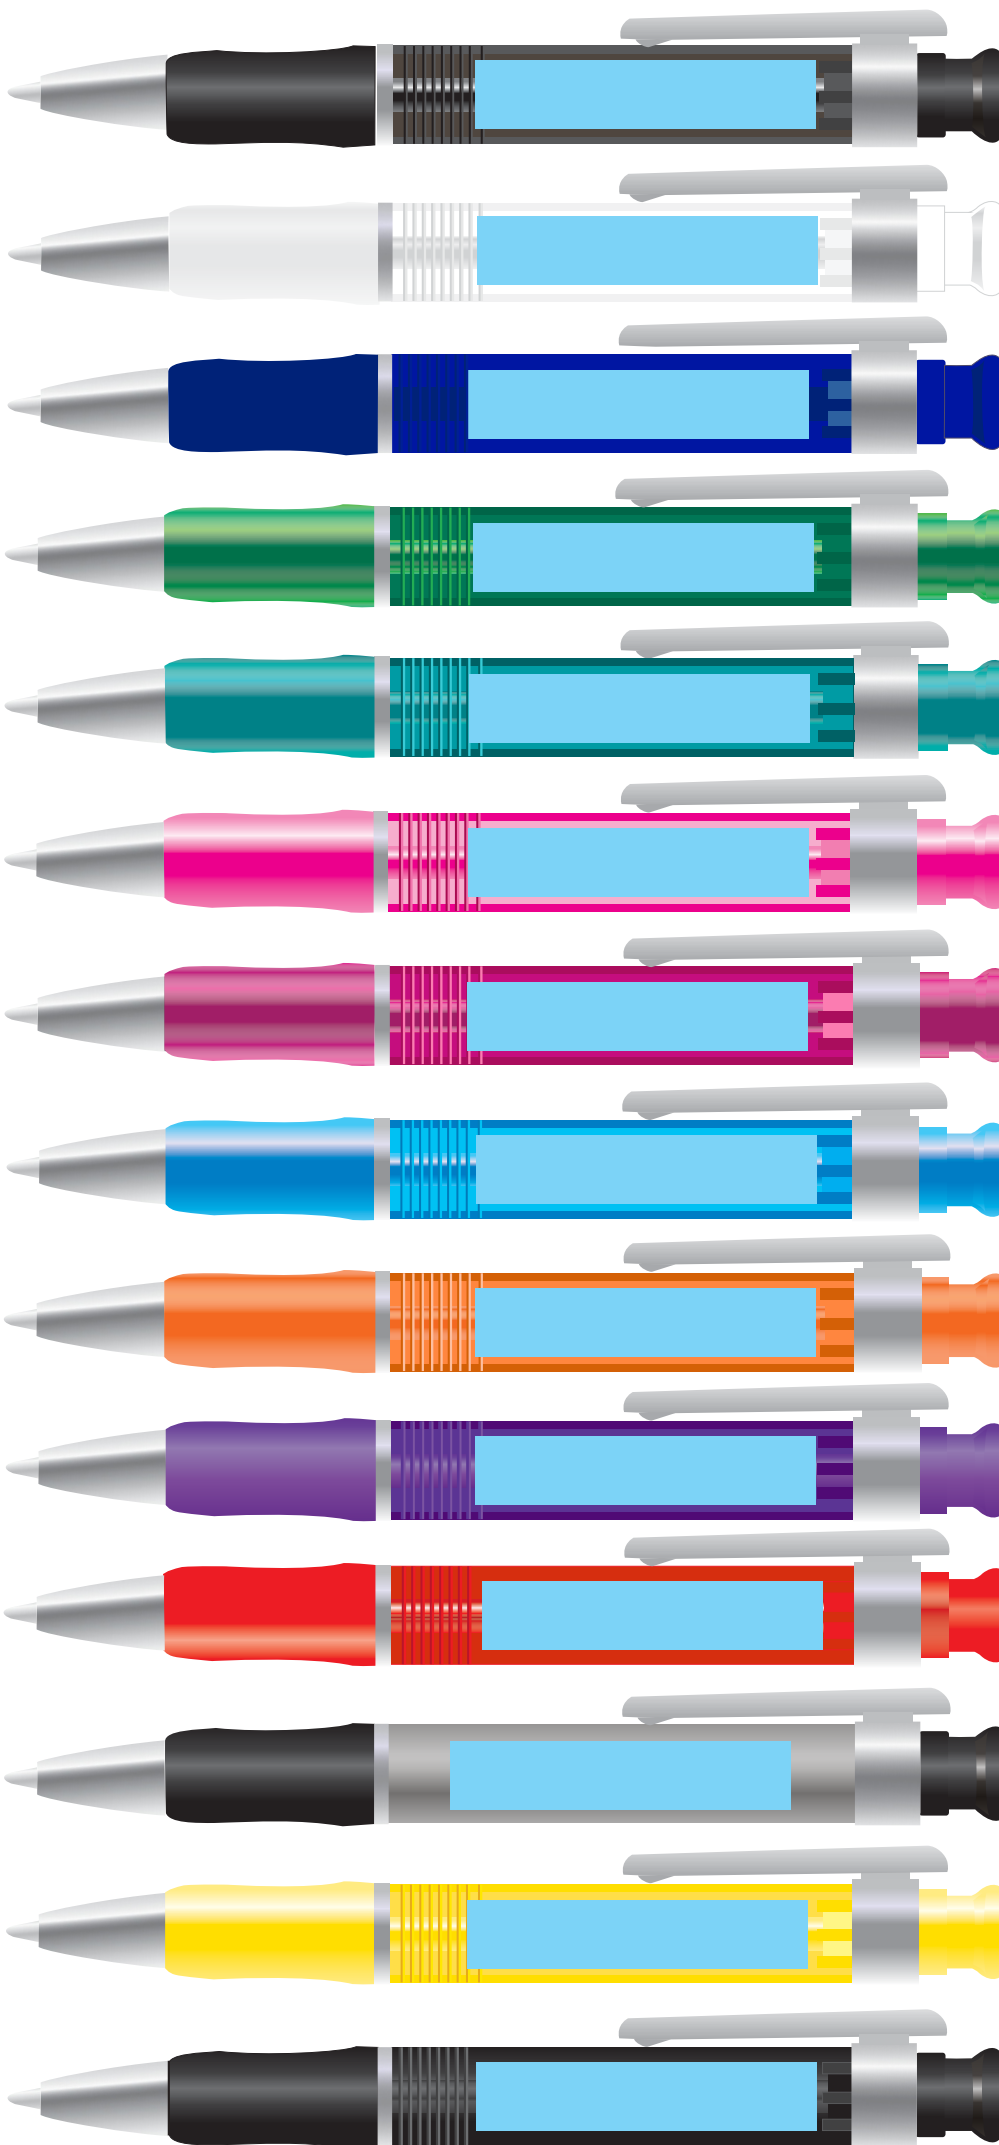

Order #
Proof #1
Date 00/00/00

- Product Code** : LN511
- Description** : **Crystalis Ballpoint Pen**
- Barrel Colour** : Hot Pink, Green, Black, White, Red, Light Blue, Dark Blue, Pink, Yellow, Orange, Purple
- Grip Colour** : Hot Pink, Green, Black, White, Red, Light Blue, Dark Blue, Pink, Yellow, Orange, Purple
- Clip Colour** : Hot Pink, Green, Black, White, Red, Light Blue, Dark Blue, Pink, Yellow, Orange, Purple
- Ink Colour** : **Blue or Black**
- Quantity** :
- Decoration Type** : **Pad**
- Print Colour**

PLEASE NOTE

Pantone colour matches not possible on transparent barrels.
White or metallic silver print recommended on dark colours and black print recommended on lighter colours.

CHARCOAL PENS AND BLACK PRINT

Black print is not recommended on charcoal pens as shade of barrel can vary from shipment to shipment. Sometimes causing black print to be difficult to see.

Maximum print area: 45mmL x 9mmH
Actual print size:

Charcoal

Clear

Dark Blue

Dark Green

Green

Pink

Hot Pink

Light Blue