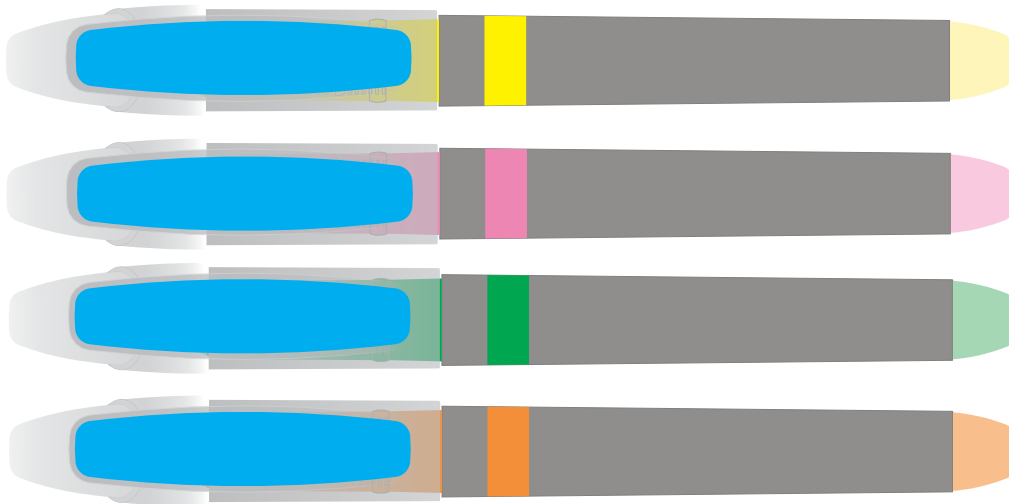

# ARTWORK FOR APPROVAL

IMPORTANT: This drawing is for approximate print positional purposes only. It is not intended to be an exact scale or detailed representation of the product. Colour proofs are to be used as a guide only and not a true representation of true product or print colour. If item colours are important, order a sample from our current shipment.

Order #  
Proof #1  
Date 00/00/00

Product Code : LN34299  
Description : Styb K1 Highlight Marker  
Item Colour/s : Silver  
Highlight Colour : Yellow, Pink, Green, Orange  
Quantity :  
Decoration Type : Pad  
Print Colour

Maximum print area: 44.4mmL x 9.8mmH (at widest point)  
Actual print size: