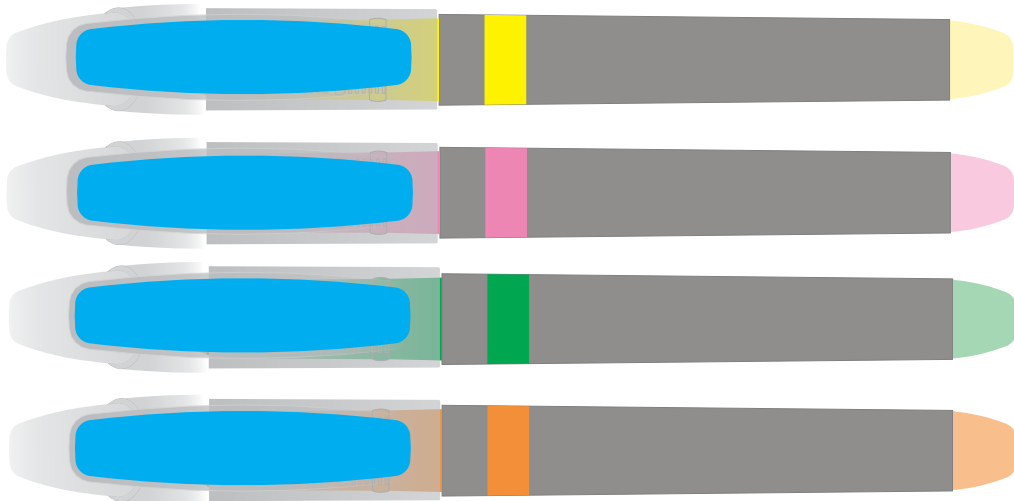

ARTWORK FOR APPROVAL

IMPORTANT: This drawing is for approximate print positional purposes only. It is not intended to be an exact scale or detailed representation of the product. Colour proofs are to be used as a guide only and not a true representation of true product or print colour. If item colours are important, order a sample from our current shipment.

Order #
Proof #1
Date 00/00/00

Product Code : LN34299
Description : Styb K1 Highlight Marker
Item Colour/s : Silver
Highlight Colour : Yellow, Pink, Green, Orange
Quantity :
Decoration Type : Digital Direct
Print Colour

DIGITAL DIRECT: This item is digitally printed in CMYK.

If pantone colour matching is important we require you to provide specific PMS colours, and we will produce closest CMYK colour match possible (to CP equivalent of coated pantone colours - perfect colour match not guaranteed). Vector art is required for colour matching. We are unable to edit colours in rasterized images. Print colours may be altered in appearance if placed on a strong colour background.

Maximum print area: 44.4mmL x 9.8mmH (at widest point)
Actual print size:

INTERNAL USE ONLY

INT:

QC Code:	New Pte # _____	Info:	Q: _____	Ctns: _____	Wt(kg): _____
PP:	Prt Int: _____	Prep:	S: _____	D: _____	
Rpt Ord:	Rpt Pte # _____	Cat:	E: _____	Ctns: _____	Wt(kg): _____
Split: Y/N	Mach: _____	U/P Int: _____	R/P Int: _____	R: _____	D: _____
Courier:					Total Wt(kg): _____