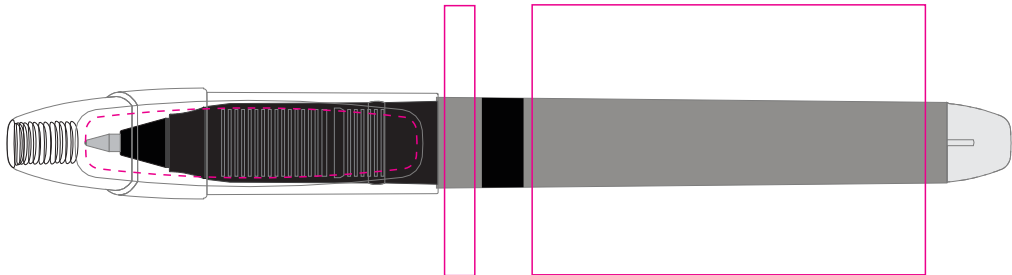

LN34296- Styb K1 Mega Roller - Refill: Blue or Black Tip: Standard 0.7mm or 0.5mm

Roll Print  PMS XXXc

ROLL PRINT
Above Grip
Print Area: 4mmL x 35.7mmH
Actual print size: xxmmL x xxmmH

ROLL PRINT
Barrel
Print Area: 52mmL x 35.7mmH
Actual print size: xxmmL x xxmmH

Digital 

Pad Print  PMS XXXc

PAD/DIGITAL
Clip - Tapered
Print Area: 43.8mmL x 9.2mmH
Actual print size: xxmmL x xxmmH

Finished print area - Roll Print 
Finished print area - Pad/Digital Print 