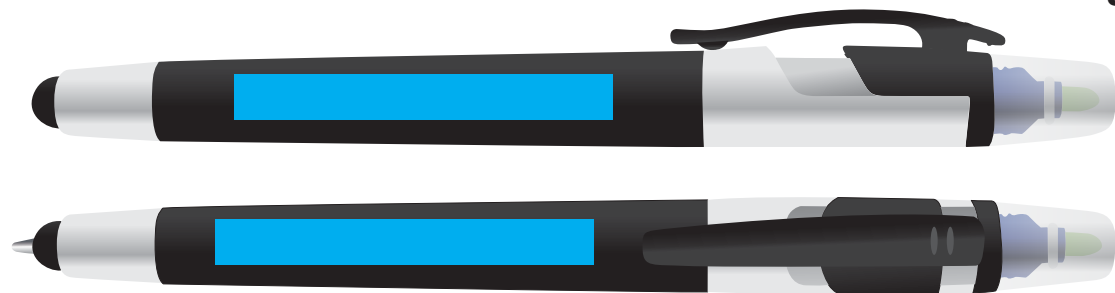

Order #
Proof #1
Date 00/00/00

Product Code : LN3359
Description : Trident Ballpoint Pen/Stylus Highlight Marker
Item Colour/s : Black/Silver
Highlight Colour : Yellow, Pink, Green, Orange, Blue
Ink Colour : Black or Blue
Quantity :
Decoration Type : Pad
Print Colour :

PLEASE NOTE
Metallic Silver print recommended

Yellow Highlighter

Pink Highlighter

Green Highlighter

Maximum print area: 50mmL x 6mmH
Actual print size:

PLEASE SEE NEXT PAGE...

INTERNAL USE ONLY

INT: