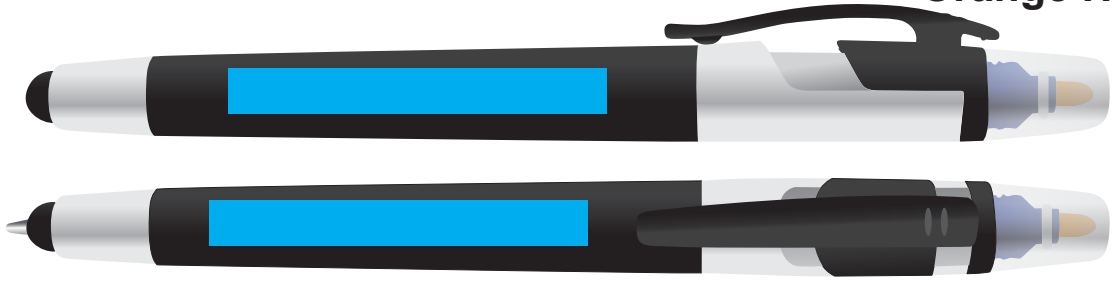

Orange Highlighter