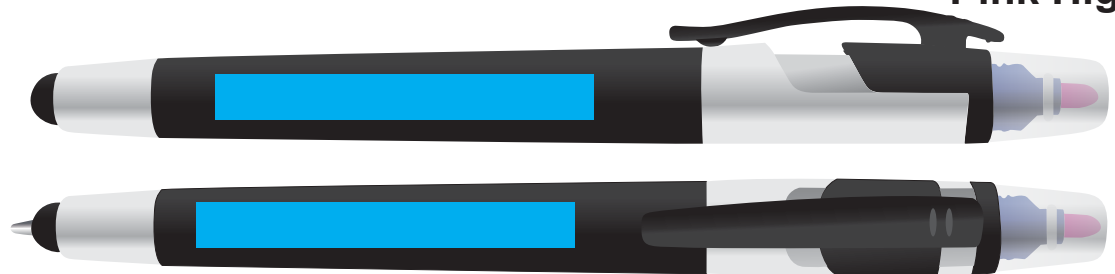

Order #
Proof #1
Date 00/00/00

Product Code : LN3359
Description : Trident Ballpoint Pen/Stylus Highlight Marker
Item Colour/s : Black/Silver
Highlight Colour : Yellow, Pink, Green, Orange, Blue
Ink Colour : Black or Blue
Quantity :
Decoration Type : Pad
Print Colour :

PLEASE NOTE
Metallic Silver print recommended

Yellow Highlighter

Pink Highlighter

Green Highlighter

Maximum print area: 50mmL x 6mmH
Actual print size:

PLEASE SEE NEXT PAGE...

INTERNAL USE ONLY

INT: