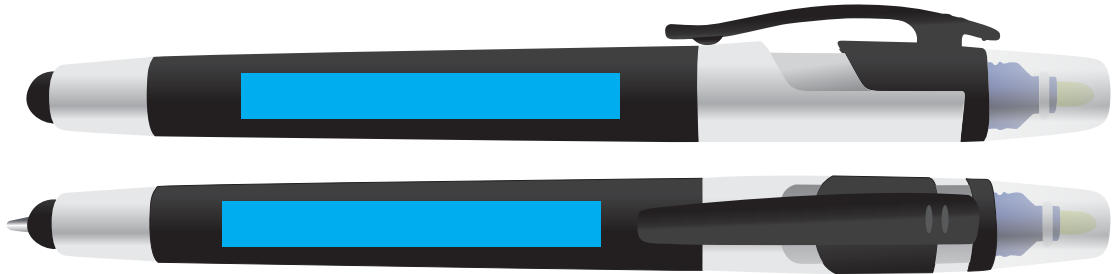

ARTWORK FOR APPROVAL

IMPORTANT: This drawing is for approximate print positional purposes only. It is not intended to be an exact scale or detailed representation of the product. Colour proofs are to be used as a guide only and not a true representation of true product or print colour. If item colours are important, order a sample from our current shipment.

Order #
Proof #1
Date 00/00/00

Product Code : LN3359
Description : Trident Ballpoint Pen/Stylus Highlight Marker
Item Colour/s : Black/Silver
Highlight Colour : Yellow, Pink, Green, Orange, Blue
Ink Colour : Black or Blue
Quantity :
Decoration Type : Pad
Print Colour :

PLEASE NOTE
Metallic Silver print recommended

Yellow Highlighter

Pink Highlighter

Green Highlighter

Maximum print area: 50mmL x 6mmH
Actual print size:

PLEASE SEE NEXT PAGE...

INTERNAL USE ONLY

INT: