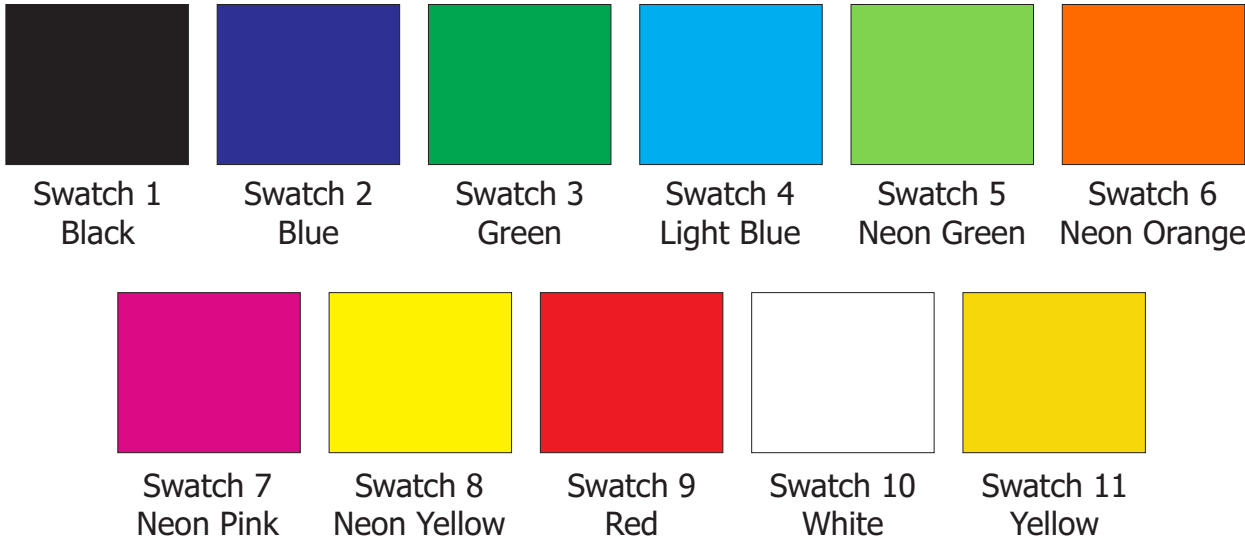

Order #
Proof #1
Date 00/00/00

Product Code : LN2759
Description : Fling Thing Folding Flyer
Item Colour/s :
Quantity :
Decoration Type : Sublimation (Flyer + Pouch)
Print Colour

SUBLIMATION: This item is digitally printed in CMYK.

If pantone colour matching is important we require you to provide specific PMS colours, and we will produce closest CMYK colour match possible (to CP equivalent of coated pantone colours - perfect colour match not guaranteed). Vector art is required for colour matching. We are unable to edit colours in rasterized images. Print colours may be altered in appearance if placed on a strong colour background.

WARNING

Not recommended for children under 3 years of age.

Material Colours

PLEASE SEE NEXT PAGE...

INTERNAL USE ONLY

INT:

QC Code:	New Pte # _____	Info:	Q: _____	Ctns: _____	Wt(kg): _____
PP:	Prt Int: _____	Prep:	S: _____	D: _____	
Rpt Ord:	Rpt Pte # _____	Cat:	E: _____	Ctns: _____	Wt(kg): _____
Split: Y/N	Mach: _____	U/P Int: _____	R/P Int: _____	R: _____	D: _____
Courier:					Total Wt(kg): _____