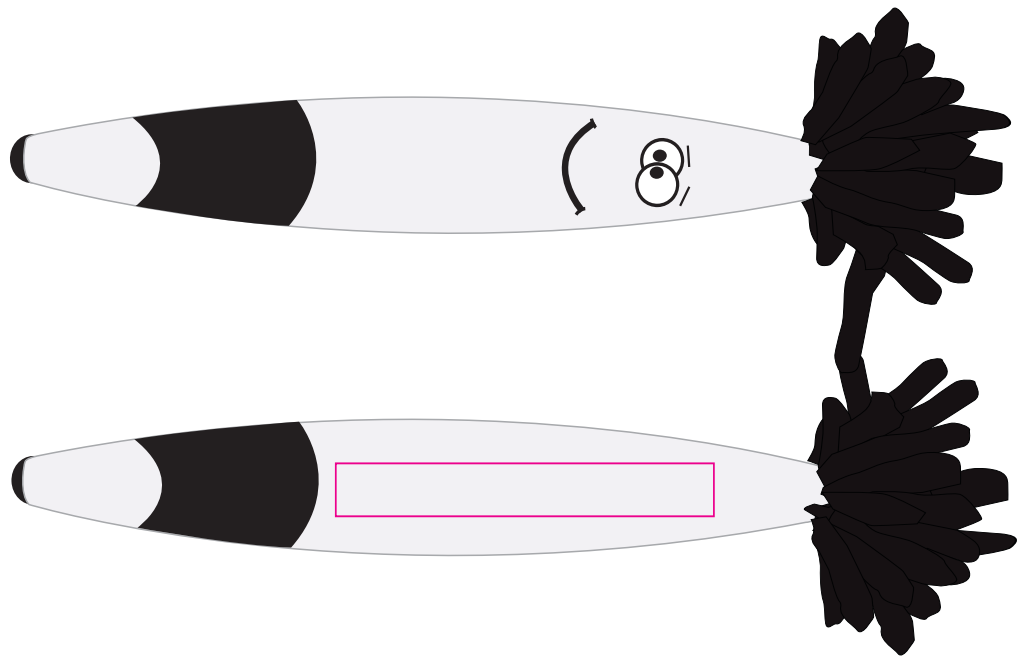

LN1839 - Mop Top Junior Ballpoint Pen/Stylus - Light Blue/Black, Light Green/Black, Orange/Black, White/Black, White/Blue or White/Red

Pad Print

Print Area: 50mmL x 7mmH
Actual print size: xxmmL x xxmmH

Finished print area 