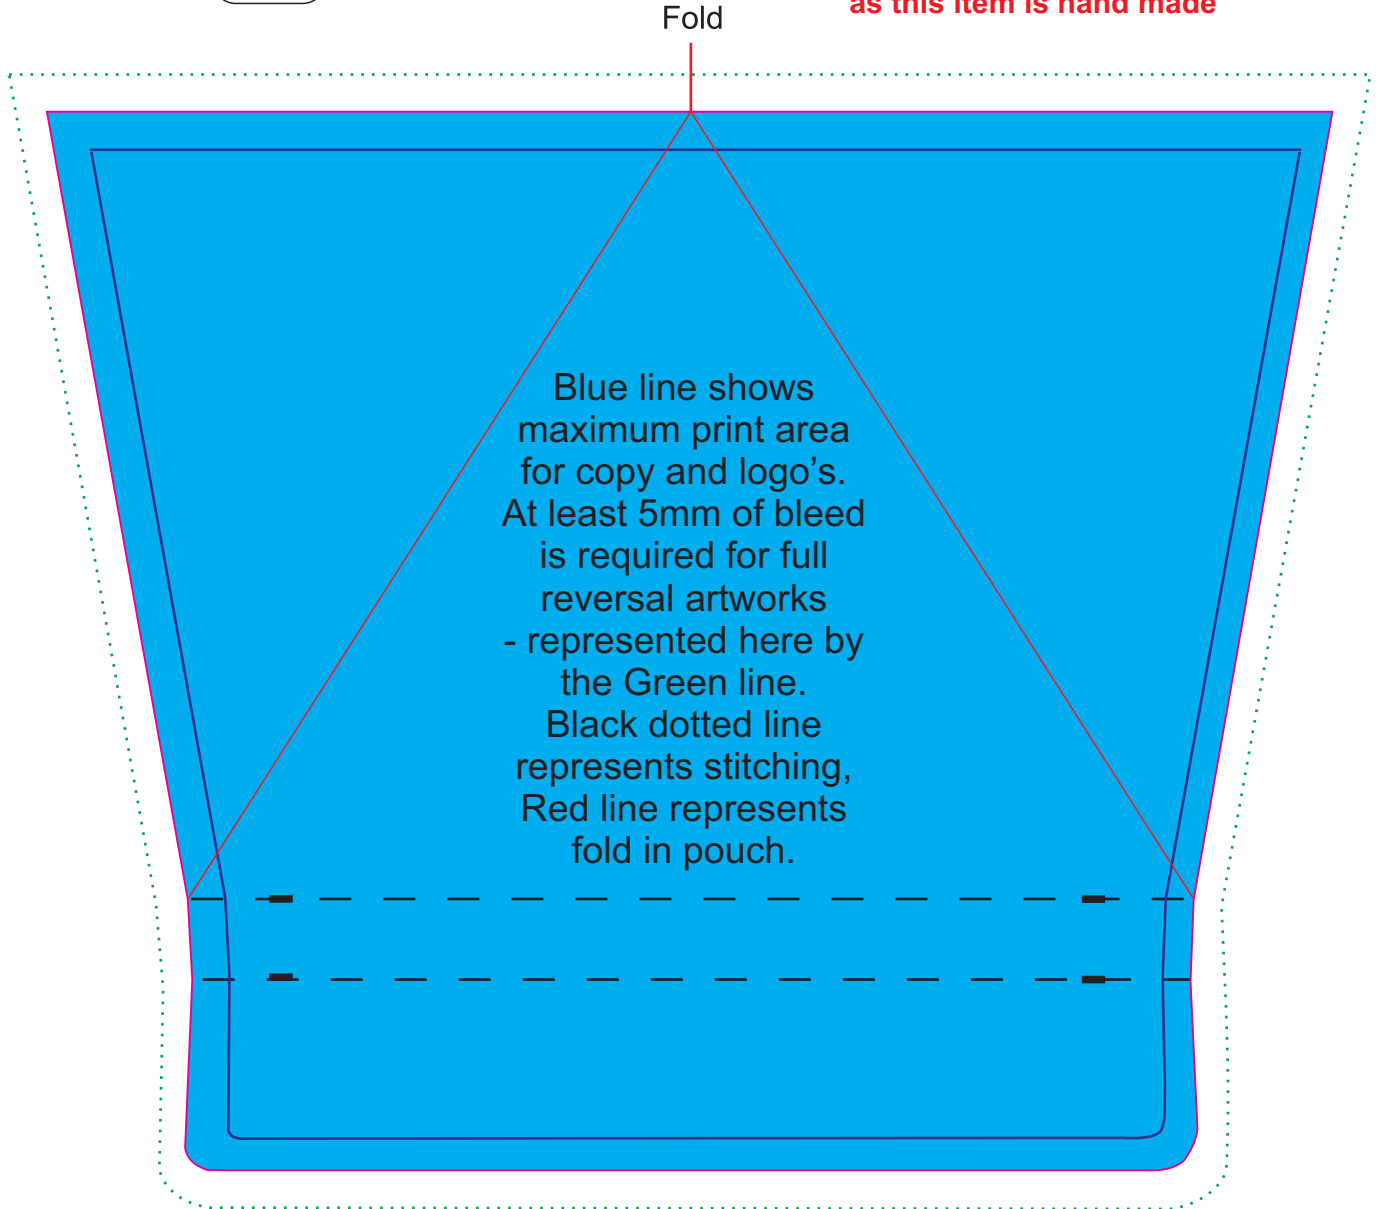

ARTWORK FOR APPROVAL

IMPORTANT: This drawing is for approximate print positional purposes only. It is not intended to be an exact scale or detailed representation of the product. Colour proofs are to be used as a guide only and not a true representation of true product or print colour. If item colours are important, order a sample from our current shipment.

Order #
Proof #1
Date 00/00/00

Product Code : LN1425
Description : Microfibre Bean Bag Phone Chair/Cleaner
Item Colour/s : Custom
Quantity :
Decoration Type : Sublimation
Print Colour

DIGITAL DIRECT: This item is digitally printed in CMYK. If pantone colour matching is important we require you to provide specific PMS colours, and we will produce closest CMYK colour match possible (to CP equivalent of coated pantone colours - perfect colour match not guaranteed). Vector art is required for colour matching. We are unable to edit colours in rasterized images. Print colours may be altered in appearance if placed on a strong colour background.

Exact design positioning cannot be guaranteed as this item is hand made

Maximum print area: 170mmL x 140mmH
Actual print size:
Printed onto a white surface.

CHOKING HAZARD
CONTENTS INSIDE SEWN COVERS ARE POSSIBLE CHOKING HAZARD AND ARE NOT SUITABLE FOR CHILDREN UNDER THE AGE OF THREE. A STICKER TO THIS EFFECT IS ATTACHED TO EACH POLYBAG.