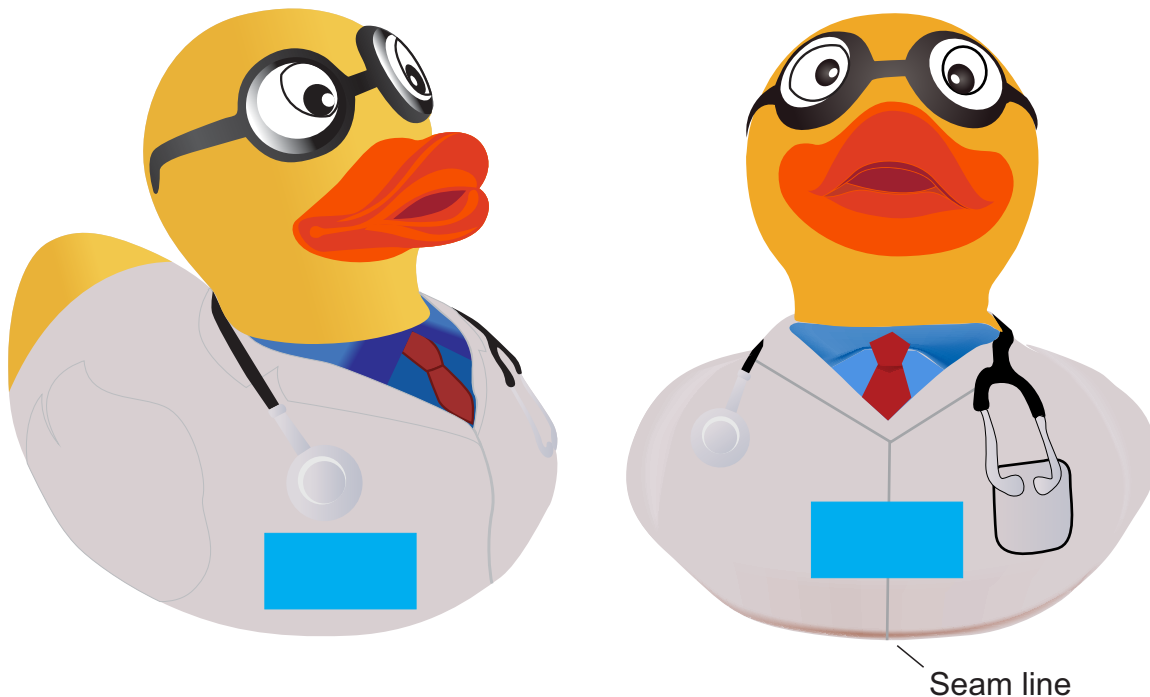

ARTWORK FOR APPROVAL

IMPORTANT: This drawing is for approximate print positional purposes only. It is not intended to be an exact scale or detailed representation of the product. Colour proofs are to be used as a guide only and not a true representation of true product or print colour. If item colours are important, order a sample from our current shipment.

Order #
Proof #1
Date 00/00/00

Product Code : LN1037
Description : Doctor Quack PVC Bath Duck
Item Colour/s : Yellow/White or custom colour
Quantity :
Decoration Type : Pad
Print Colour

IMPORTANT

Rubber ducks are bath toys and may fill with water, tilt or even sink. They are not made for outdoor floating duck races.

Pantone colour match within 10% plus or minus

BLACK PRINT RECOMMENDED

Maximum print area: 20mmL x 10mmH (front or side of coat)
Actual print size:

INTERNAL USE ONLY

INT:

QC Code:	New Pte # _____	Info:	Q: _____	Ctns: _____	Wt(kg): _____
PP:	Prt Int: _____	Prep:	S: _____	D: _____	
Rpt Ord:	Rpt Pte # _____	Cat:	E: _____	Ctns: _____	Wt(kg): _____
Split: Y/N	Mach: _____	U/P Int: _____	R/P Int: _____	R: _____	D: _____
Courier:					Total Wt(kg): _____