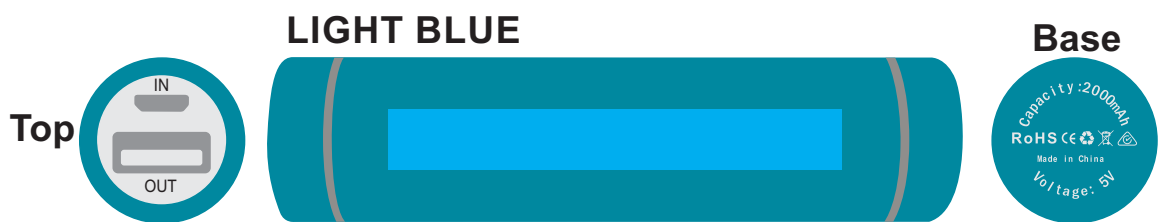

BELOW IS 60% OF ACTUAL SIZE

Maximum print area: 60mmL x 8mmH
Actual print size:

PLEASE SEE NEXT PAGE...

INTERNAL USE ONLY

INT:

QC Code:	New Pte # _____	Info:	Q: _____	Ctns: _____	Wt(kg): _____
PP:	Prt Int: _____	Prep:	S: _____	D: _____	
Rpt Ord:	Rpt Pte # _____	Cat:	E: _____	Ctns: _____	Wt(kg): _____
Split: Y/N	Mach: _____	U/P Int: _____	R/P Int: _____	R: _____	D: _____
Courier:					Total Wt(kg): _____