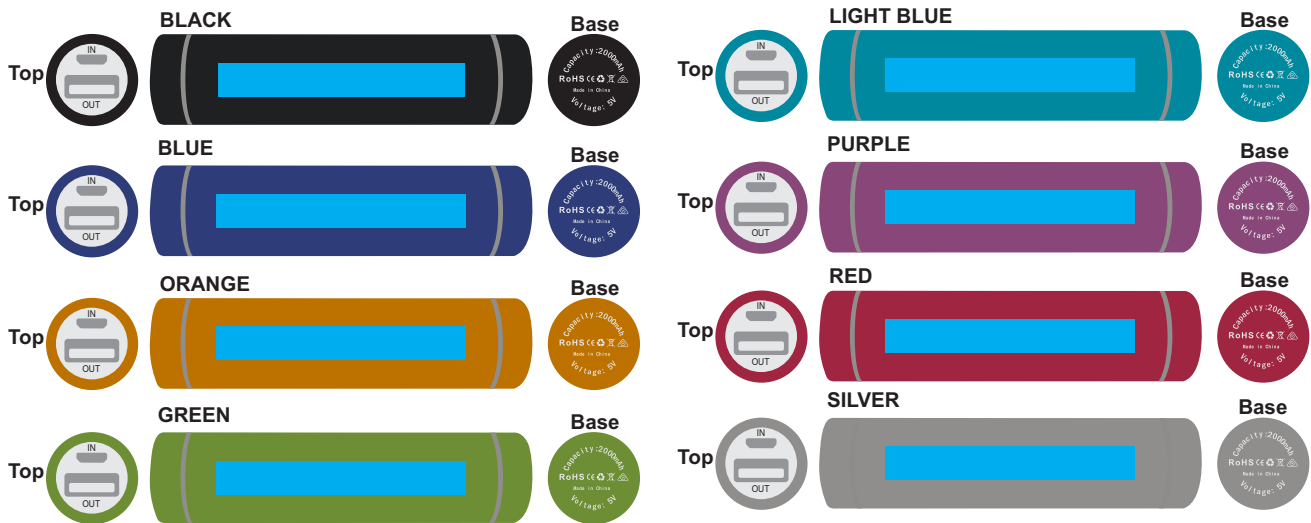

ARTWORK FOR APPROVAL

IMPORTANT: This drawing is for approximate print positional purposes only. It is not intended to be an exact scale or detailed representation of the product. Colour proofs are to be used as a guide only and not a true representation of true product or print colour. If item colours are important, order a sample from our current shipment.

Order #
Proof # 1
Date 00/00/0000

Product Code : LN0123
Description : Navigate Power Bank
Item Colour/s : Black, Silver, Blue, Green, Light Blue, Orange, Purple, Red
Quantity :
Decoration Type : Laser

Standard Inclusions

☒ Micro USB Cable

LASER ENGRAVING VARIATIONS:
Due to slight variations in the composition of item materials its possible laser engraving results will vary from time to time and this is considered normal.

BELOW IS 60% OF ACTUAL SIZE

Maximum print area: 60mmL x 8mmH
Actual print size:

PLEASE SEE NEXT PAGE...

INTERNAL USE ONLY

INT:

QC Code:	New Pte # _____	Info:	Q: _____	Ctns: _____	Wt(kg): _____
PP:	Prt Int: _____	Prep:	S: _____	D: _____	
Rpt Ord:	Rpt Pte # _____	Cat:	E: _____	Ctns: _____	Wt(kg): _____
Splt: Y/N	Mach: _____	U/P Int: _____	R/P Int: _____	R: _____	D: _____
Courier:					Total Wt(kg): _____