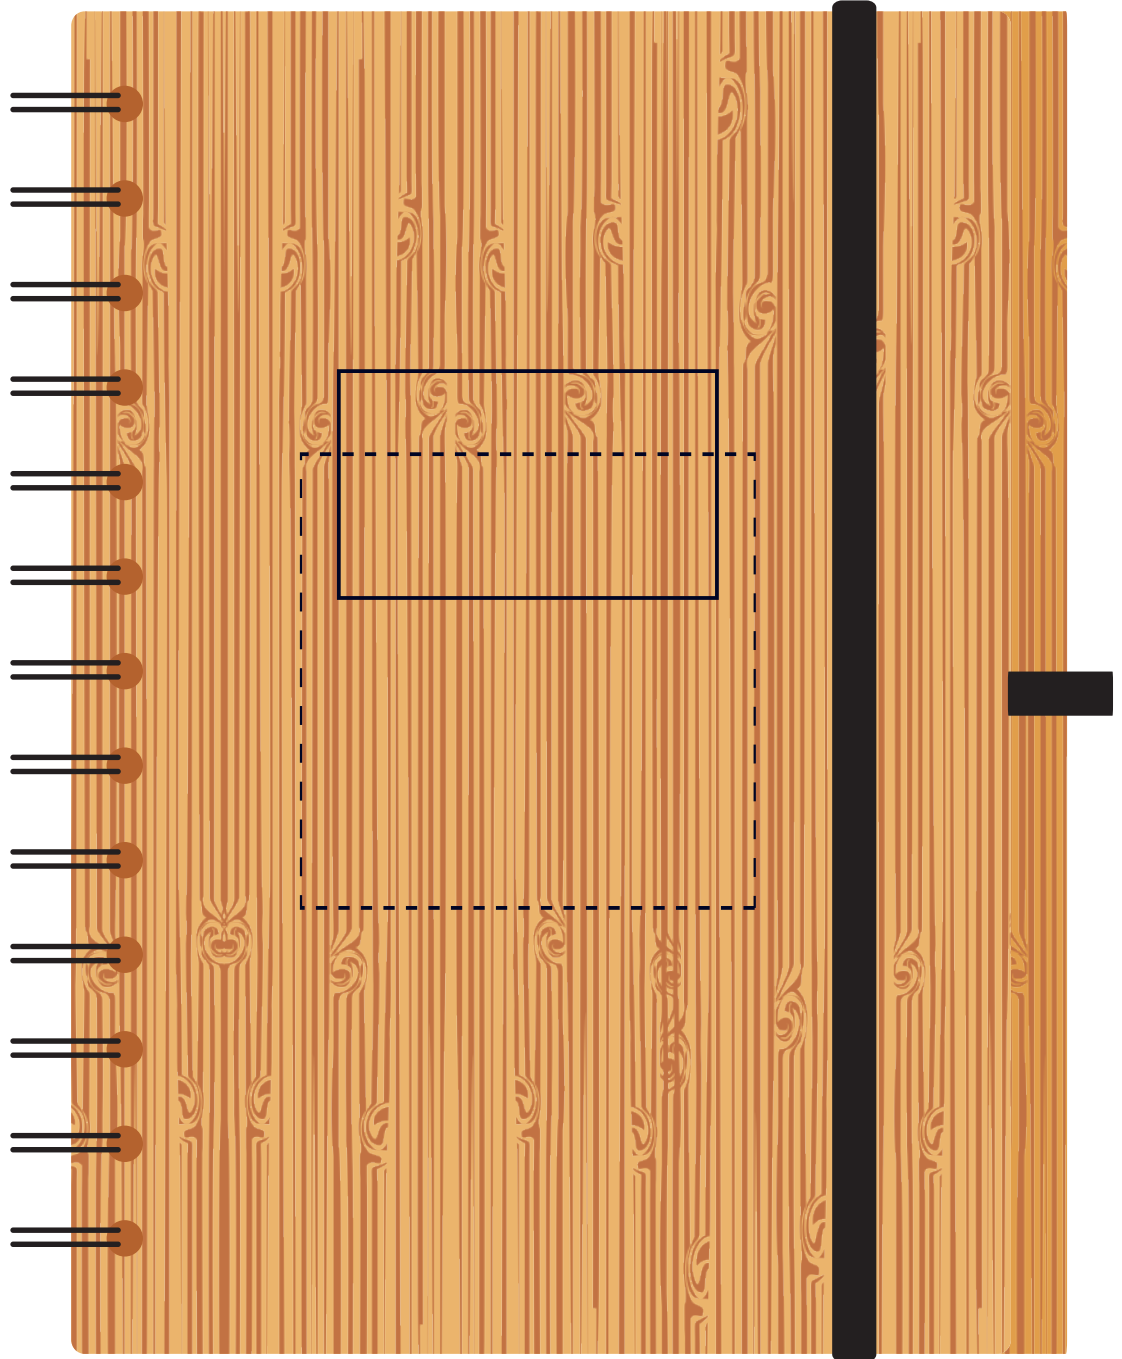

LL9757 - Amazon Bamboo Notebook with Pen - Bamboo & Bamboo Pen

Pad Print  PMS XXXc

Laser etch - Natural Finish

Notebook - Laser
Print Area: 50mmL x 30mmH
Actual print size: mmL x mmH

Notebook - Pad
Print Area: 60mmL x 60mmH
Actual print size: mmL x mmH

Pen - Laser
Print Area: 45mmL x 7mmH
Actual print size: mmL x mmH

Pen - Pad
Print Area: 45mmL x 8mmH
Actual print size: mmL x mmH

Finished print area - Laser Print 
Finished print area - Pad Print 