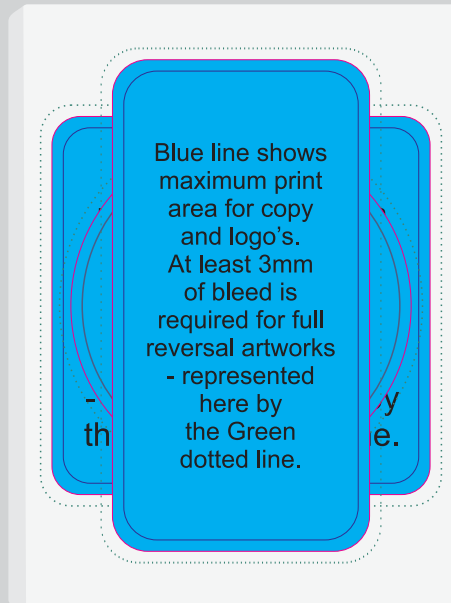

ARTWORK FOR APPROVAL

IMPORTANT: This drawing is for approximate print positional purposes only. It is not intended to be an exact scale or detailed representation of the product. Colour proofs are to be used as a guide only and not a true representation of true product or print colour. If item colours are important, order a sample from our current shipment.

Order #
Proof #1
Date 00/00/00

Product Code : LL9751
Description : Mini Notebook with NoteFlags
Item Colour/s : White
Quantity :
Decoration Type : Standard Label
Print Colour

LABEL NOTE:

Labels are applied by hand and although the greatest care is taken label positioning cannot be guaranteed across the entire order. They are digitally printed in CMYK. If pantone colour matching is important we require you to provide specific PMS colours, and we will produce closest CMYK colour match possible (to CP equivalent of coated pantone colours - perfect colour match not guaranteed). Vector art is required for colour matching. We are unable to edit colours in rasterized images. Print colours may be altered in appearance if placed on a strong colour background. Design position cannot be guaranteed across the entire order, some movement does occur during printing

Maximum label size: 45mm Diameter or 34mmL x 65mmH or 50mmL x 50mmH

Actual print size:

Printed on white label.

Pink border shows max label size and is not printed

INTERNAL USE ONLY

INT:

QC Code:	New Pte # _____	Info:	Q: _____	Ctns: _____	Wt(kg): _____
PP:	Prt Int: _____	Prep:	S: _____	D: _____	
Rpt Ord:	Rpt Pte # _____	Cat:	E: _____	Ctns: _____	Wt(kg): _____
Split: Y/N	Mach: _____	U/P Int: _____	R/P Int: _____	R: _____	D: _____
Courier:					Total Wt(kg): _____