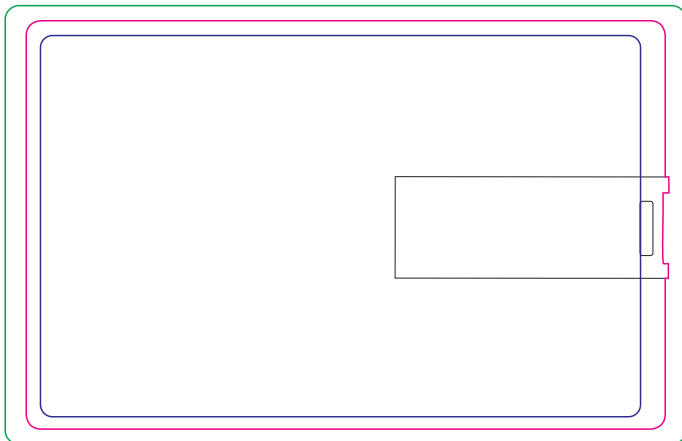

ARTWORK FOR APPROVAL

IMPORTANT: This drawing is for approximate print positional purposes only. It is not intended to be an exact scale or detailed representation of the product. Colour proofs are to be used as a guide only and not a true representation of true product or print colour. If item colours are important, order a sample from our current shipment.

Order #
Proof #1
Date 00/00/00

Product Code : LL9605
Description : Credit Card Flash Drive
Item Colour/s : White
Quantity :
Decoration Type : Digital Direct
Print Colour

Direct digital designs are printed in CMYK.
Pantone colours will be produced in the closest CMYK colour match possible.

FRONT Flash Drive Closed

Maximum print area:
Front/Back 85mmL x 54mmH
Actual print size:

BACK Flash Drive Closed

Blue line shows maximum print area for copy and logos.
Pink line represents maximum print area 2mm of bleed is required for full reversal artwork - shown by green line.