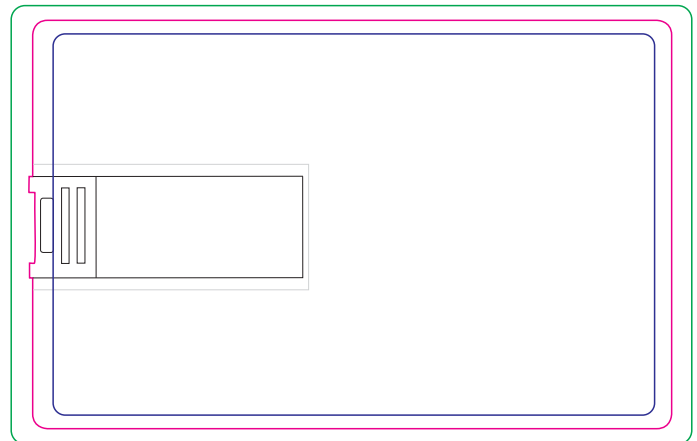

ARTWORK FOR APPROVAL

IMPORTANT: This drawing is for approximate print positional purposes only. It is not intended to be an exact scale or detailed representation of the product. Colour proofs are to be used as a guide only and not a true representation of true product or print colour. If item colours are important, order a sample from our current shipment.

Order #
Proof #1
Date 00/00/00

Product Code : LL9605
Description : Credit Card Flash Drive
Item Colour/s : White
Quantity :
Decoration Type : Digital Direct
Print Colour

Direct digital designs are printed in CMYK.
Pantone colours will be produced in the closest CMYK colour match possible.

FRONT Flash Drive Closed

Maximum print area:
Front/Back 85mmL x 54mmH
Actual print size:

BACK Flash Drive Closed

Blue line shows maximum print area for copy and logos.
Pink line represents maximum print area 2mm of bleed is required for full reversal artwork - shown by green line.