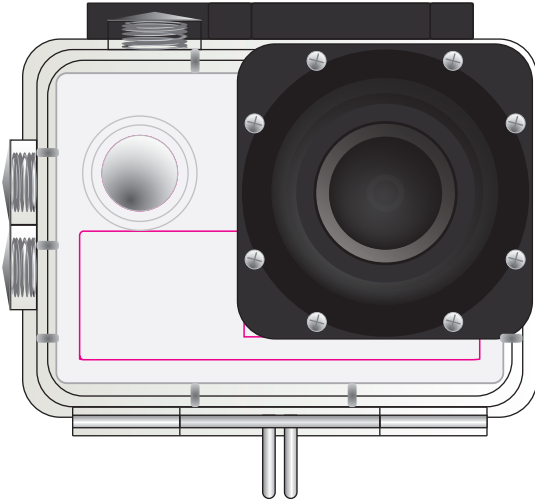

LL9541 - LivNow 4k Action Camera in EVA Case - Clear/Off White/Black, *Floating Handle*: Yellow *EVA Case*: Black

Digital

Pad Print PMS XXXc

Screen Print PMS XXXc

Below is 50% of size

power symbol if required must be included in design

Face Plate

Print Area: 40mmL x 8mmH
Actual print size: xxmmL x xxmmH

Finished print area
Bleed line

Handle

Print Area: 75mmL x 15mmH
Actual print size: xxmmL x xxmmH

EVA Case

Print Area: 125mmL x 100mmH
Actual print size: xxmmL x xxmmH

Finished print area

Digital

power symbol if required must be included in design

Face Plate

Print Area: 40mmL x 8mmH
Actual print size: xxmmL x xxmmH

Pad Print

Handle

Print Area: 75mmL x 15mmH
Actual print size: xxmmL x xxmmH

Screen Print

EVA Case

Print Area: 125mmL x 100mmH
Actual print size: xxmmL x xxmmH