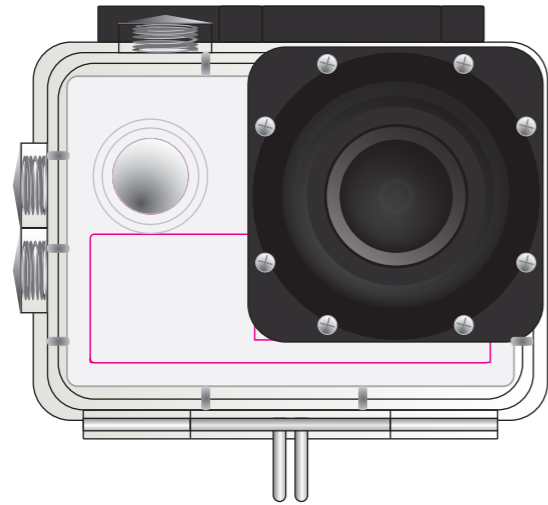

LL9541 - LivNow 4k Action Camera in EVA Case - Clear/Off White/Black, *Floating Handle*: Yellow *EVA Case*: Black

Digital

Pad Print PMS XXXc

Screen Print PMS XXXc

Below is 50% of size

power symbol if required must be included in design

Face Plate

Print Area: 40mmL x 8mmH
Actual print size: xxmmL x xxmmH

Finished print area
Bleed line

Handle

Print Area: 75mmL x 15mmH
Actual print size: xxmmL x xxmmH

EVA Case

Print Area: 125mmL x 100mmH
Actual print size: xxmmL x xxmmH

Finished print area

Digital

power symbol if required must be included in design

Face Plate

Print Area: 40mmL x 8mmH
Actual print size: xxmmL x xxmmH

Pad Print

Handle

Print Area: 75mmL x 15mmH
Actual print size: xxmmL x xxmmH

Screen Print

EVA Case

Print Area: 125mmL x 100mmH
Actual print size: xxmmL x xxmmH