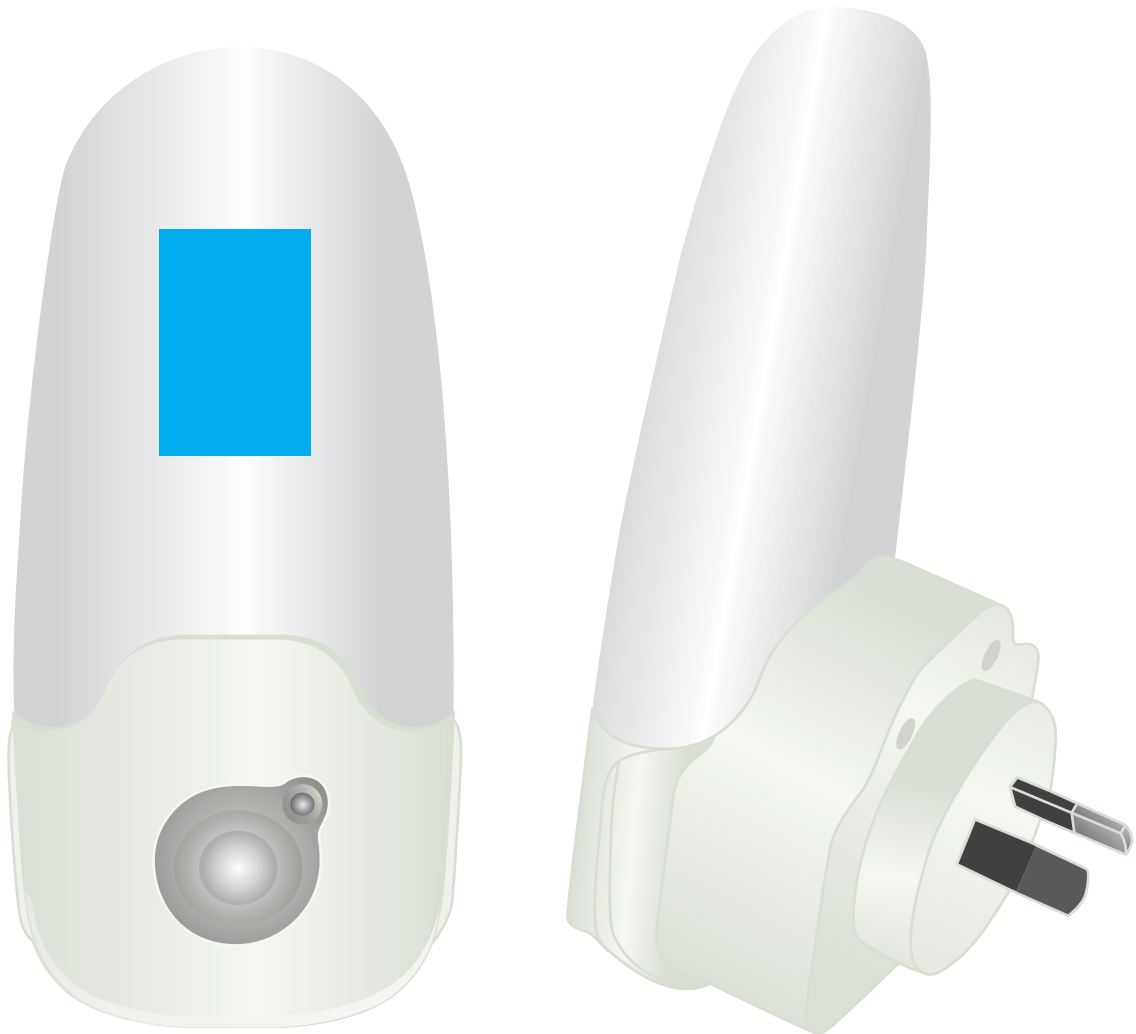

ARTWORK FOR APPROVAL

IMPORTANT: This drawing is for approximate print positional purposes only. It is not intended to be an exact scale or detailed representation of the product. Colour proofs are to be used as a guide only and not a true representation of true product or print colour. If item colours are important, order a sample from our current shipment.

Order #
Proof #1
Date 00/00/00

Product Code : LL9501
Description : Radiant Night Light / LED Torch
Item Colour/s : White
Quantity :
Decoration Type : Pad
Print Colour

Maximum print area: 20mmL x 30mmH
Actual print size: