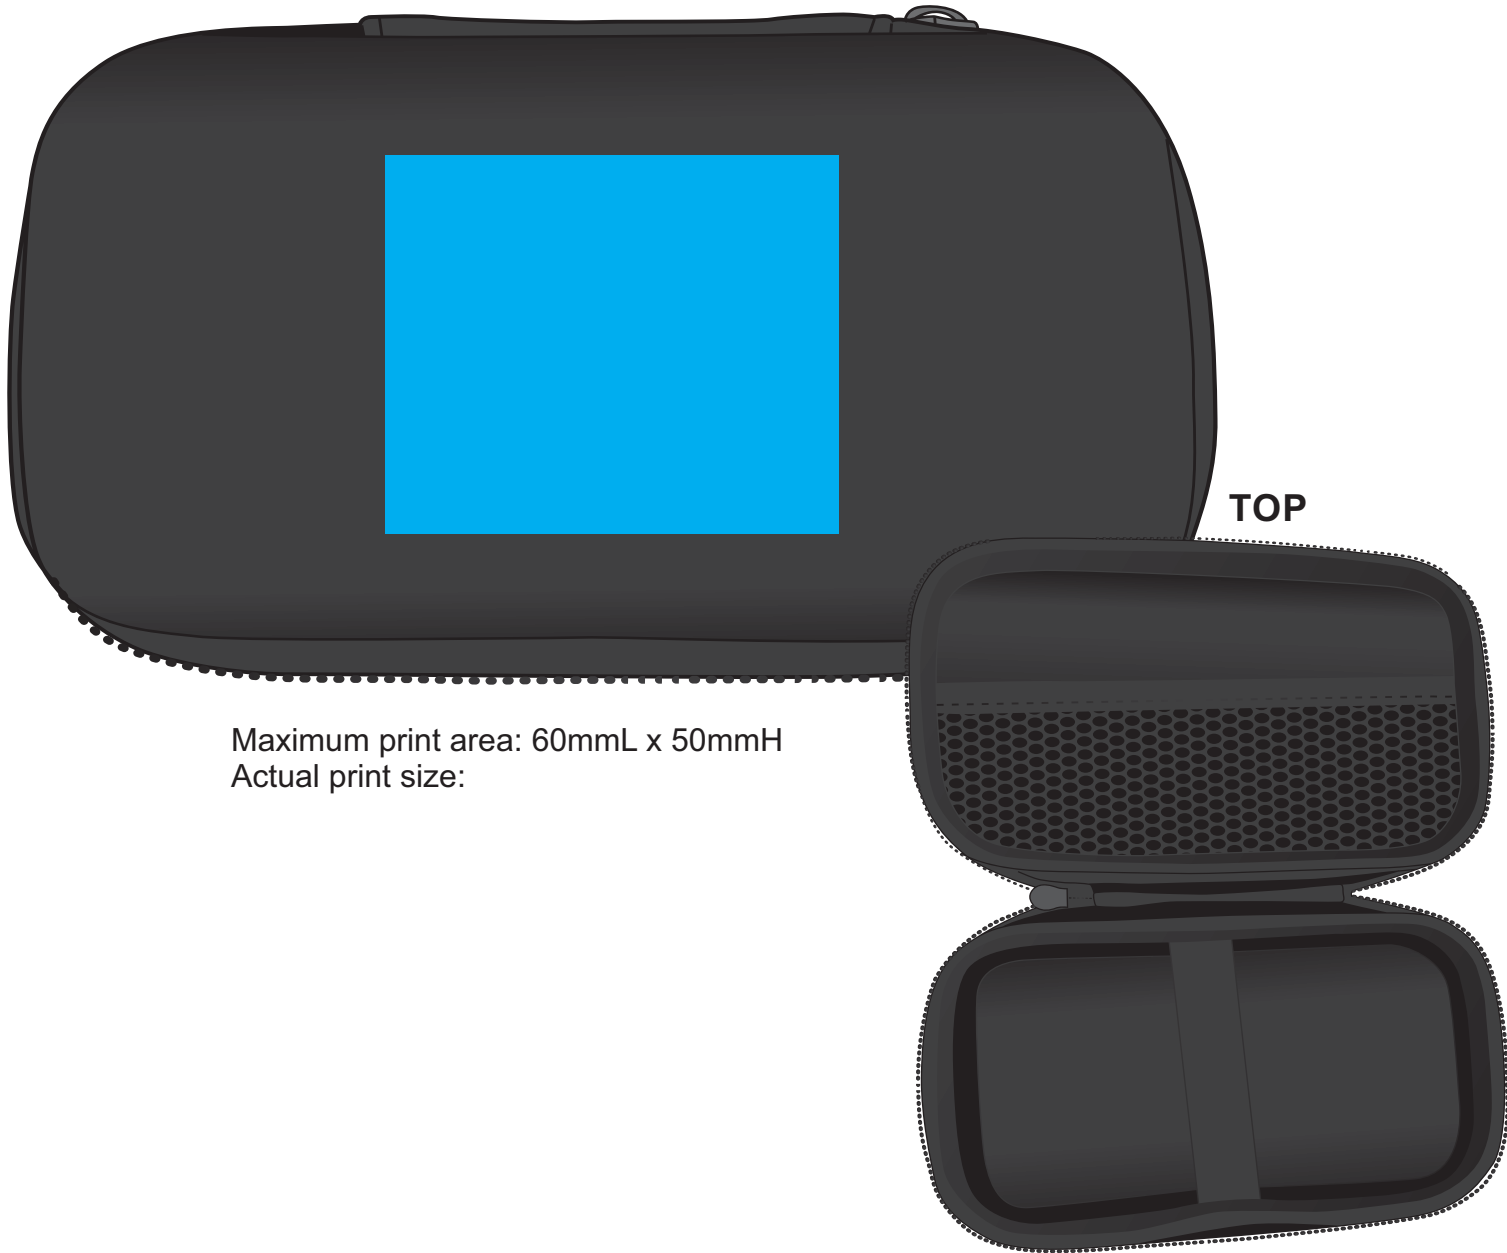

Order #
Proof #1
Date 00/00/00

Product Code : LL9500
Description : 5 Port Wonder Wall Charger
Item Colour/s : Black
Quantity :
Decoration Type : Digital Direct
Print Colour :

Please note: This item is digitally printed in CMYK. If pantone colour matching is important we require you to provide specific PMS colours, and we will produce closest CMYK colour match possible (to CP equivalent of coated pantone colours - perfect colour match not guaranteed). Vector art is required for colour matching. We are unable to edit colours in rasterized images. Print colours may be altered in appearance if placed on a strong colour background.

5 USB port side

Maximum print area: 88mmL x 50mmH
Actual print size:

INTERNAL USE ONLY

INT:

QC Code:	New Pte # _____	Info:	Q: _____	Ctns: _____	Wt(kg): _____
PP:	Prt Int: _____	Prep:	S: _____	D: _____	
Rpt Ord:	Rpt Pte # _____	Cat:	E: _____	Ctns: _____	Wt(kg): _____
Split: Y/N	Mach: _____	U/P Int: _____	R/P Int: _____	R: _____	D: _____
Courier:					Total Wt(kg): _____

Order #
Proof #1
Date 00/00/00

Product Code : LL6668
Description : Medium EVA Zipper Case 50mmH
Item Colour/s : Black
Quantity :
Decoration Type : Direct Digital
Print Colour :

Please note: This item is digitally printed in CMYK. If pantone colour matching is important we require you to provide specific PMS colours, and we will produce closest CMYK colour match possible (to CP equivalent of coated pantone colours - perfect colour match not guaranteed). Vector art is required for colour matching. We are unable to edit colours in rasterized images. Print colours may be altered in appearance if placed on a strong colour background.