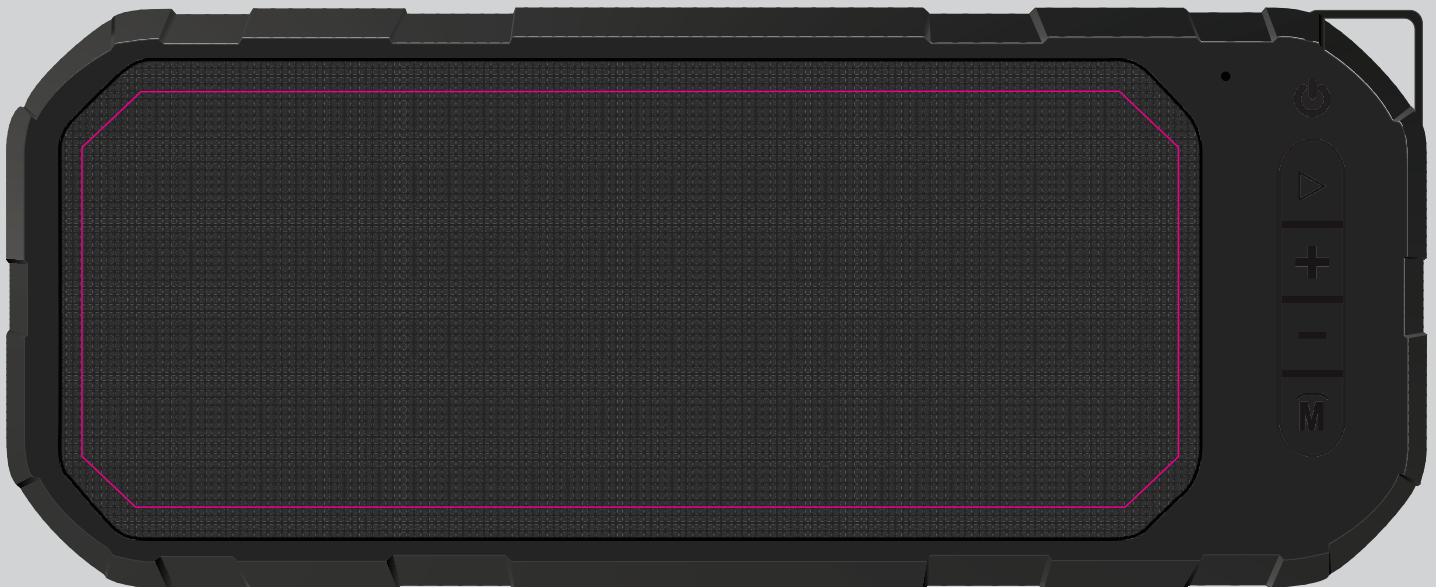

# ARTWORK FOR APPROVAL

**IMPORTANT:** This drawing is for approximate print positional purposes only. It is not intended to be an exact scale or detailed representation of the product. Colour proofs are to be used as a guide only and not a true representation of true product or print colour. If item colours are important, order a sample from our current shipment.

Order #  
Proof #1  
Date 00/00/00

Product Code : LL9456  
Description : Havoc Water Resistant Speaker  
Item Colour/s : Black  
Quantity :  
Decoration Type : Direct Digital + Standard Label  
Print Colour

Direct digital designs are printed in CMYK.  
Pantone colours will be produced in the closest CMYK colour match possible.

**Holes in the grill will affect the legibility of the design**

Maximum print area: Grill: 145mmL x 55mmH (Font type must be at least 14 points)  
Actual print size:

**Gift Box with label  
shown at 50%  
of actual size**

Blue line shows maximum print area for copy and logo's.  
At least 3mm of bleed is required for full reversal artworks - represented here by the Green dotted line.