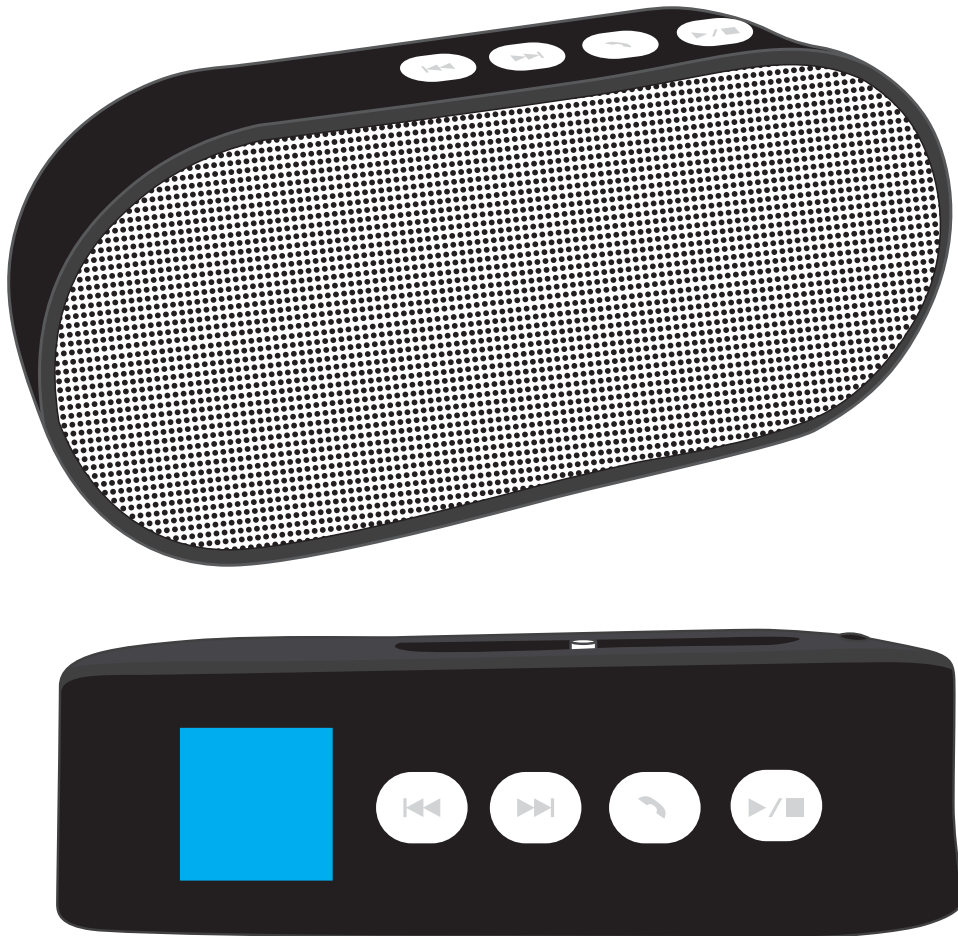

# ARTWORK FOR APPROVAL

IMPORTANT: This drawing is for approximate print positional purposes only. It is not intended to be an exact scale or detailed representation of the product. Colour proofs are to be used as a guide only and not a true representation of true product or print colour. If item colours are important, order a sample from our current shipment.

Order #  
Proof #1  
Date 00/00/00

Product Code : LL9451 + LL6668  
Description : Groove Speaker + Medium EVA Zipper Case 50mmH  
Item Colour/s : Black/White  
Quantity :  
Decoration Type : Pad (Speaker) + Screen (EVA Case)  
Print Colour

White, Metallic Silver or  
Metallic Gold print recommended  
on EVA Case

Maximum print area: Top: 20mmL x 20mmH  
Actual print size:

Order #  
Proof #1  
Date 00/00/00

Product Code : LL9451 + LL6668  
Description : Groove Speaker + Medium EVA Zipper Case 50mmH  
Item Colour/s : Black/White  
Quantity :  
Decoration Type : Digital Direct (Speaker) + Screen (EVA Case)  
Print Colour