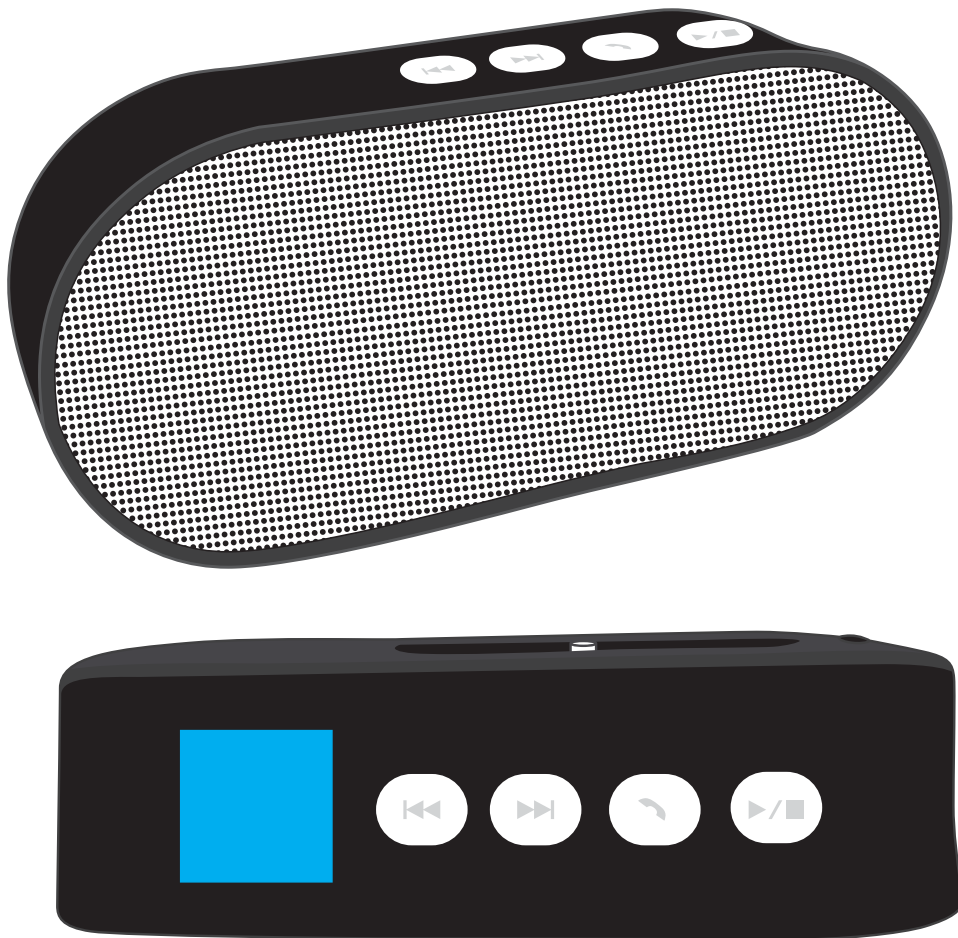

ARTWORK FOR APPROVAL

IMPORTANT: This drawing is for approximate print positional purposes only. It is not intended to be an exact scale or detailed representation of the product. Colour proofs are to be used as a guide only and not a true representation of true product or print colour. If item colours are important, order a sample from our current shipment.

Order #
Proof #1
Date 00/00/00

Product Code : LL9451 + LL6668
Description : Groove Speaker + Medium EVA Zipper Case 50mmH
Item Colour/s : Black/White
Quantity :
Decoration Type : Pad (Speaker) + Digital (EVA Case)
Print Colour

Please note: This item is digitally printed in CMYK. If pantone colour matching is important we require you to provide specific PMS colours, and we will produce closest CMYK colour match possible (to CP equivalent of coated pantone colours - perfect colour match not guaranteed). Vector art is required for colour matching. We are unable to edit colours in rasterized images. Print colours may be altered in appearance if placed on a strong colour background.

Maximum print area: Top: 20mmL x 20mmH
Actual print size:

INTERNAL USE ONLY

INT:

QC Code:	New Pte # _____	Info:	Q: _____	Ctns: _____	Wt(kg): _____
PP:	Prt Int: _____	Prep:	S: _____	D: _____	
Rpt Ord:	Rpt Pte # _____	Cat:	E: _____	Ctns: _____	Wt(kg): _____
Split: Y/N	Mach: _____	U/P Int: _____	R/P Int: _____	R: _____	D: _____
Courier:					Total Wt(kg): _____