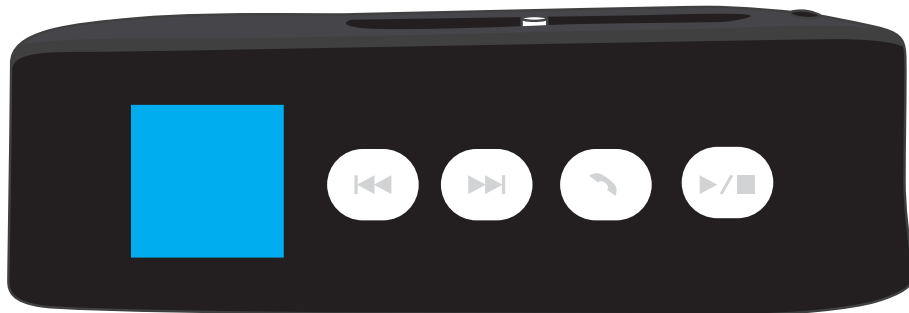

Maximum print area: Top: 20mmL x 20mmH
Actual print size:

INTERNAL USE ONLY

INT:

QC Code:	New Pte # _____	Info:	Q: _____	Ctns: _____	Wt(kg): _____
PP:	Prt Int: _____	Prep:	S: _____	D: _____	
Rpt Ord:	Rpt Pte # _____	Cat:	E: _____	Ctns: _____	Wt(kg): _____
Split: Y/N	Mach: _____	U/P Int: _____	R/P Int: _____	R: _____	D: _____
Courier:					Total Wt(kg): _____