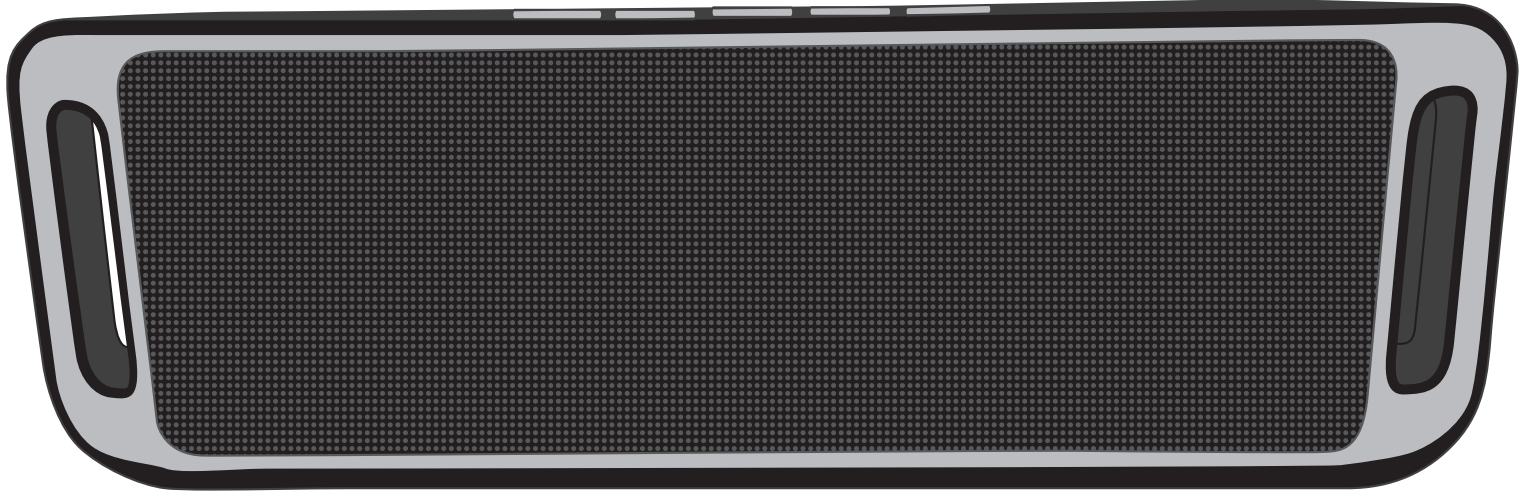

ARTWORK FOR APPROVAL

IMPORTANT: This drawing is for approximate print positional purposes only. It is not intended to be an exact scale or detailed representation of the product. Colour proofs are to be used as a guide only and not a true representation of true product or print colour. If item colours are important, order a sample from our current shipment.

Order #
Proof #1
Date 00/00/00

Product Code : LL9450
Description : Cobra Speaker
Item Colour/s : Black/Grey
Quantity :
Decoration Type : Direct Digital (Power Bank & Box)
Print Colour

Please note: This item is digitally printed in CMYK. If pantone colour matching is important we require you to provide specific PMS colours, and we will produce closest CMYK colour match possible (to CP equivalent of coated pantone colours - perfect colour match not guaranteed). Vector art is required for colour matching. We are unable to edit colours in rasterized images. Print colours may be altered in appearance if placed on a strong colour background.

Front