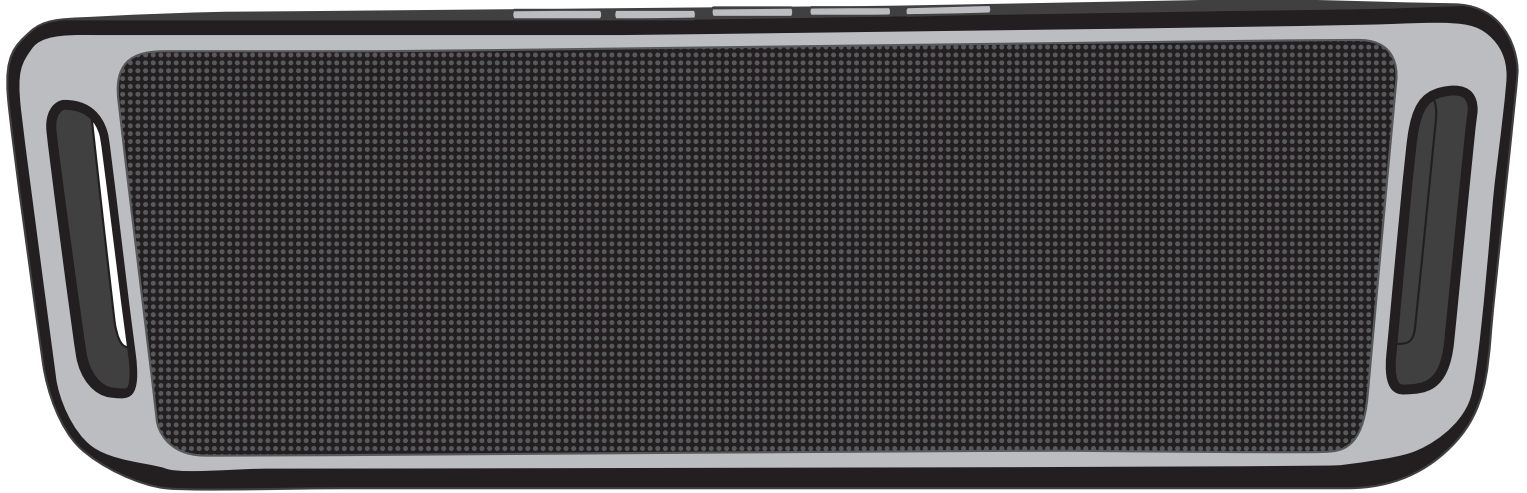

ARTWORK FOR APPROVAL

IMPORTANT: This drawing is for approximate print positional purposes only. It is not intended to be an exact scale or detailed representation of the product. Colour proofs are to be used as a guide only and not a true representation of true product or print colour. If item colours are important, order a sample from our current shipment.

Order #
Proof #1
Date 00/00/00

Product Code : LL9450
Description : Cobra Speaker
Item Colour/s : Black/Grey
Quantity :
Decoration Type : Pad Print (Power Bank) & Digital Direct (Box)
Print Colour

Front

Top