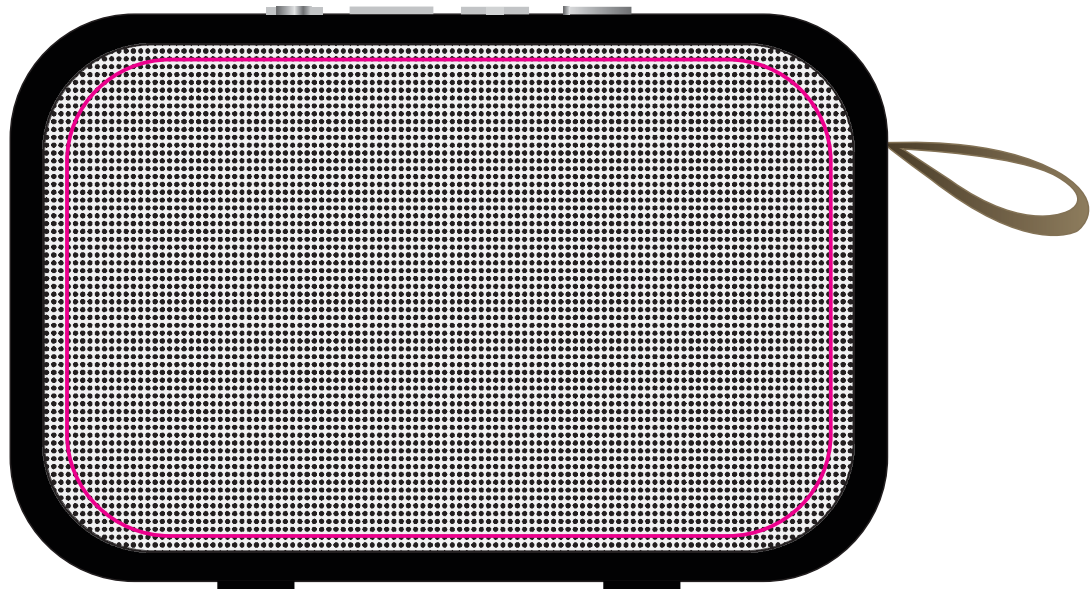

ARTWORK FOR APPROVAL

IMPORTANT: This drawing is for approximate print positional purposes only. It is not intended to be an exact scale or detailed representation of the product. Colour proofs are to be used as a guide only and not a true representation of true product or print colour. If item colours are important, order a sample from our current shipment.

Order #
Proof #1
Date 00/00/00

Product Code : LL9446
Description : Jive Speaker
Item Colour/s : Black/White
Quantity :
Decoration Type : Digital Direct
Print Colour

Direct digital designs are printed in CMYK.
Pantone colours will be produced in the closest CMYK colour match possible.

Holes in the grill will affect the legibility of the design

Maximum print area: Grill: 101mmL x 63mmH (Font type must be at least 14 points)
Actual print size:

INTERNAL USE ONLY

INT:

QC Code:	New Pte # _____	Info:	Q: _____	Ctns: _____	Wt(kg): _____
PP:	Prt Int: _____	Prep:	S: _____	D: _____	
Rpt Ord:	Rpt Pte # _____	Cat:	E: _____	Ctns: _____	Wt(kg): _____
Split: Y/N	Mach: _____	U/P Int: _____	R/P Int: _____	R: _____	D: _____
Courier:					Total Wt(kg): _____