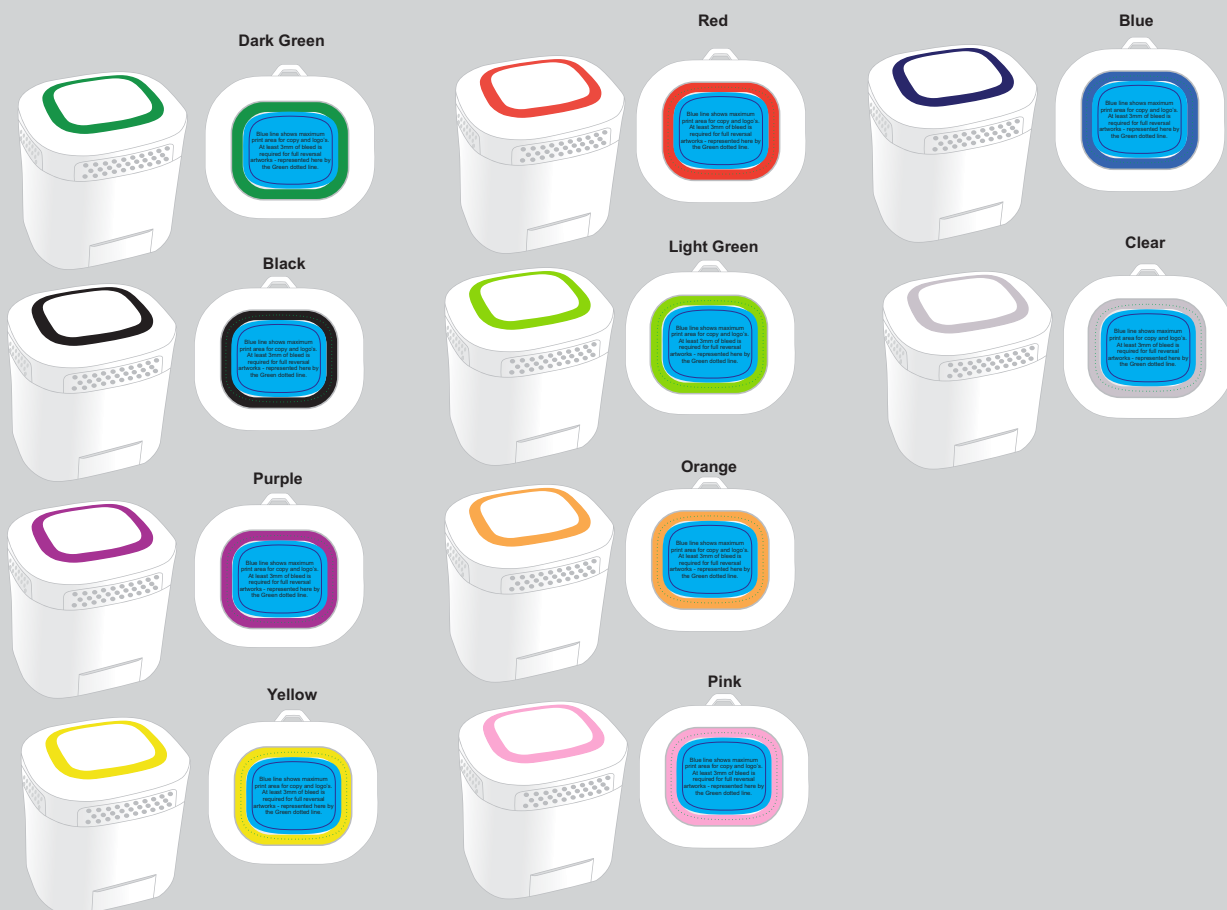

ARTWORK FOR APPROVAL

IMPORTANT: This drawing is for approximate print positional purposes only. It is not intended to be an exact scale or detailed representation of the product. Colour proofs are to be used as a guide only and not a true representation of true product or print colour. If item colours are important, order a sample from our current shipment.

Order #
Proof #1
Date 00/00/00

Product Code : LL9401
Description : Family Speaker
Item Colour/s : Black, Blue, Green, Red, Clear, Light Green, Orange, Pink, Purple, Yellow
Quantity :
Decoration Type : Digital Direct
Print Colour

DIGITAL DIRECT: This item is digitally printed in CMYK.

If pantone colour matching is important we require you to provide specific PMS colours, and we will produce closest CMYK colour match possible (to CP equivalent of coated pantone colours - perfect colour match not guaranteed). Vector art is required for colour matching. We are unable to edit colours in rasterized images. Print colours may be altered in appearance if placed on a strong colour background.

Below is 50% of Actual Size

Maximum print area: 25mmL x 20mmH
Actual print size:

INTERNAL USE ONLY

INT:

QC Code:	New Pte # _____	Info:	Q: _____	Ctns: _____	Wt(kg): _____
PP:	Prt Int: _____	Prep:	S: _____	D: _____	
Rpt Ord:	Rpt Pte # _____	Cat:	E: _____	Ctns: _____	Wt(kg): _____
Split: Y/N	Mach: _____	U/P Int: _____	R/P Int: _____	R: _____	D: _____
Courier:					Total Wt(kg): _____