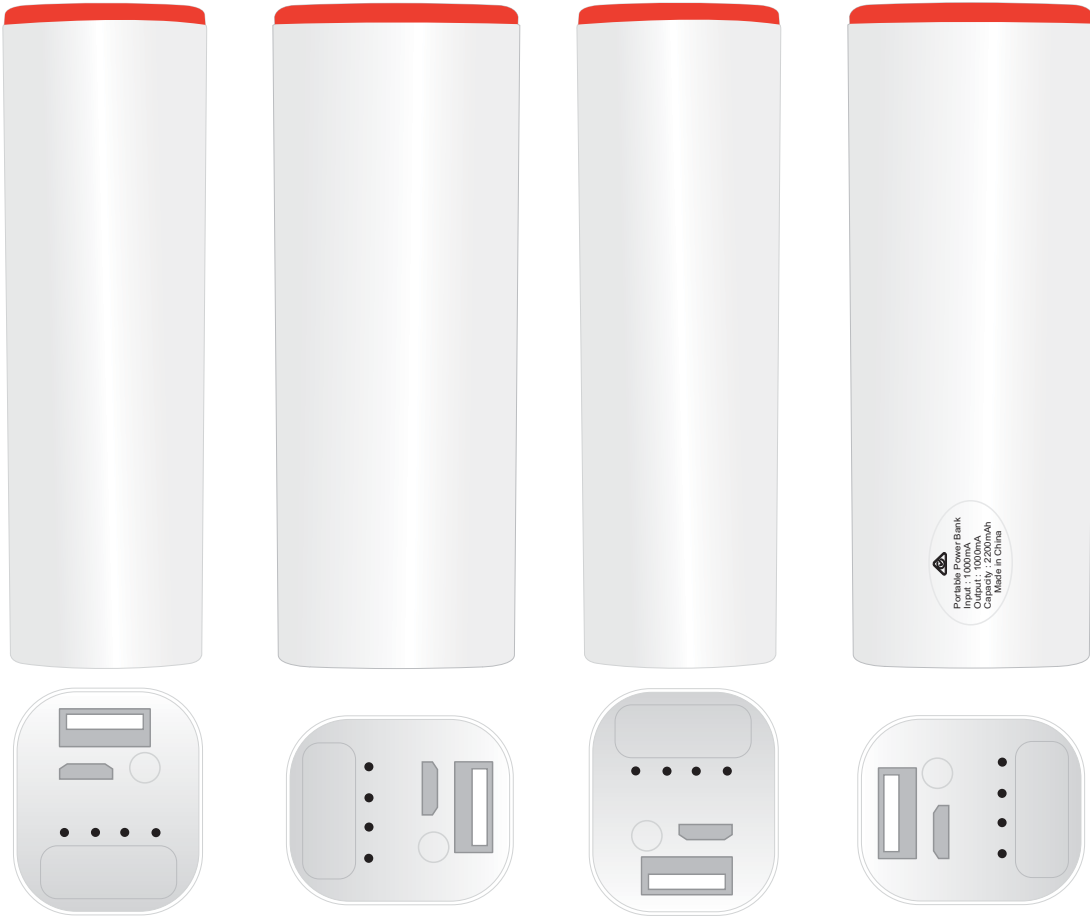

Red

Top

Maximum print area: 25mmL x 20mmH
Actual print size: