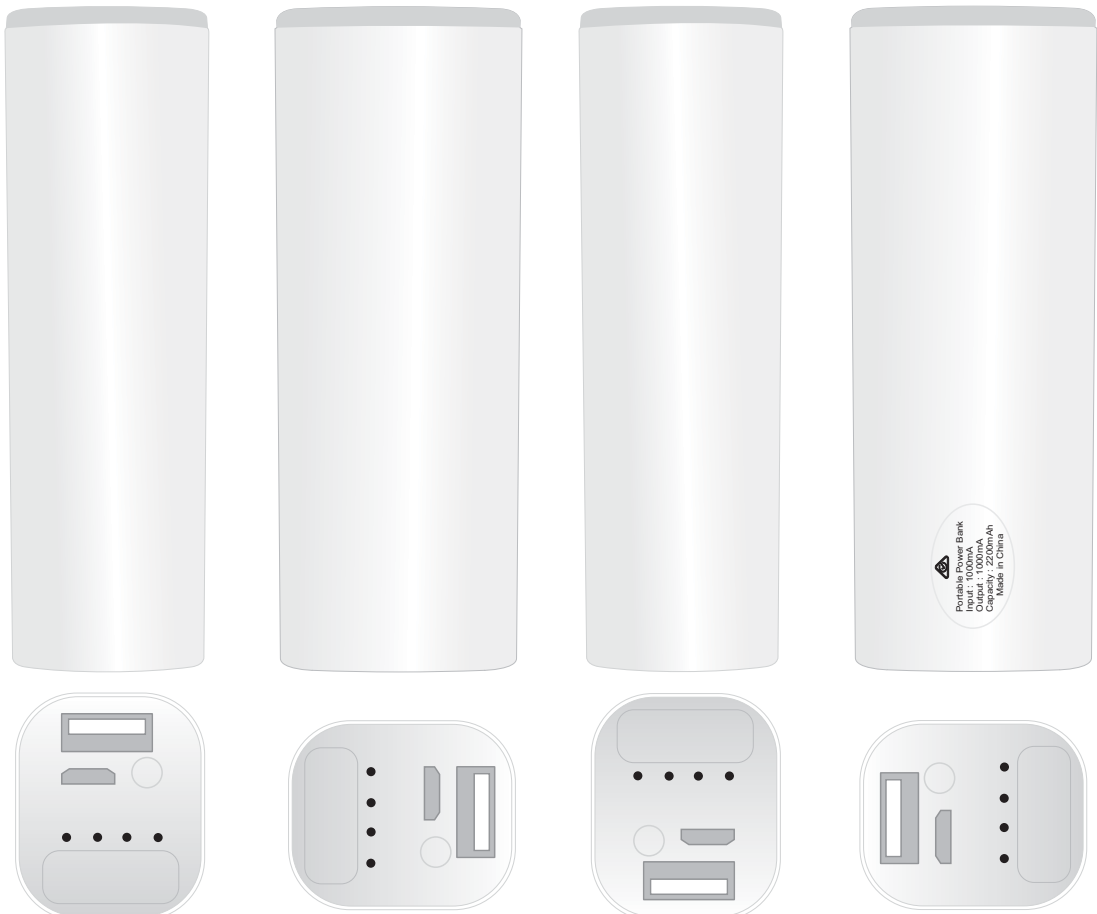

Clear

Top

Maximum print area: 25mmL x 20mmH
Actual print size: