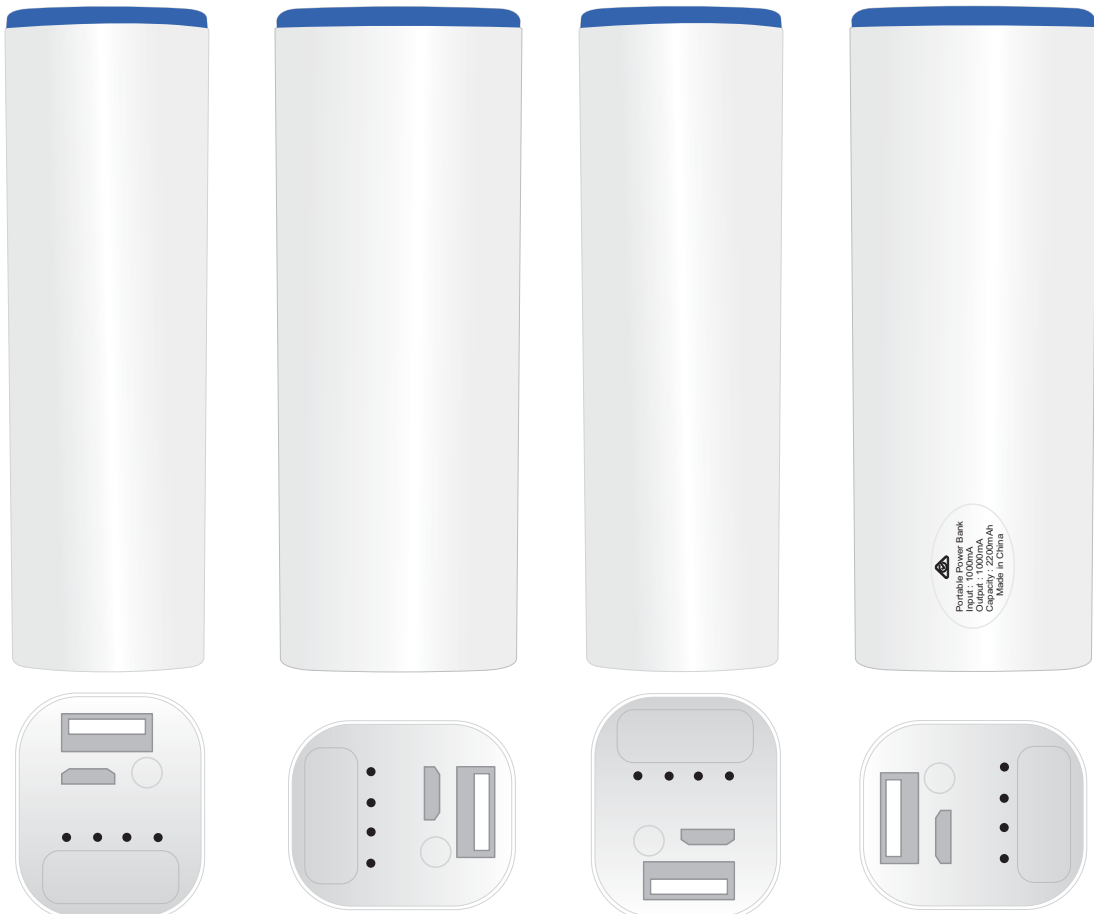

Blue

Top

Maximum print area: 25mmL x 20mmH
Actual print size: