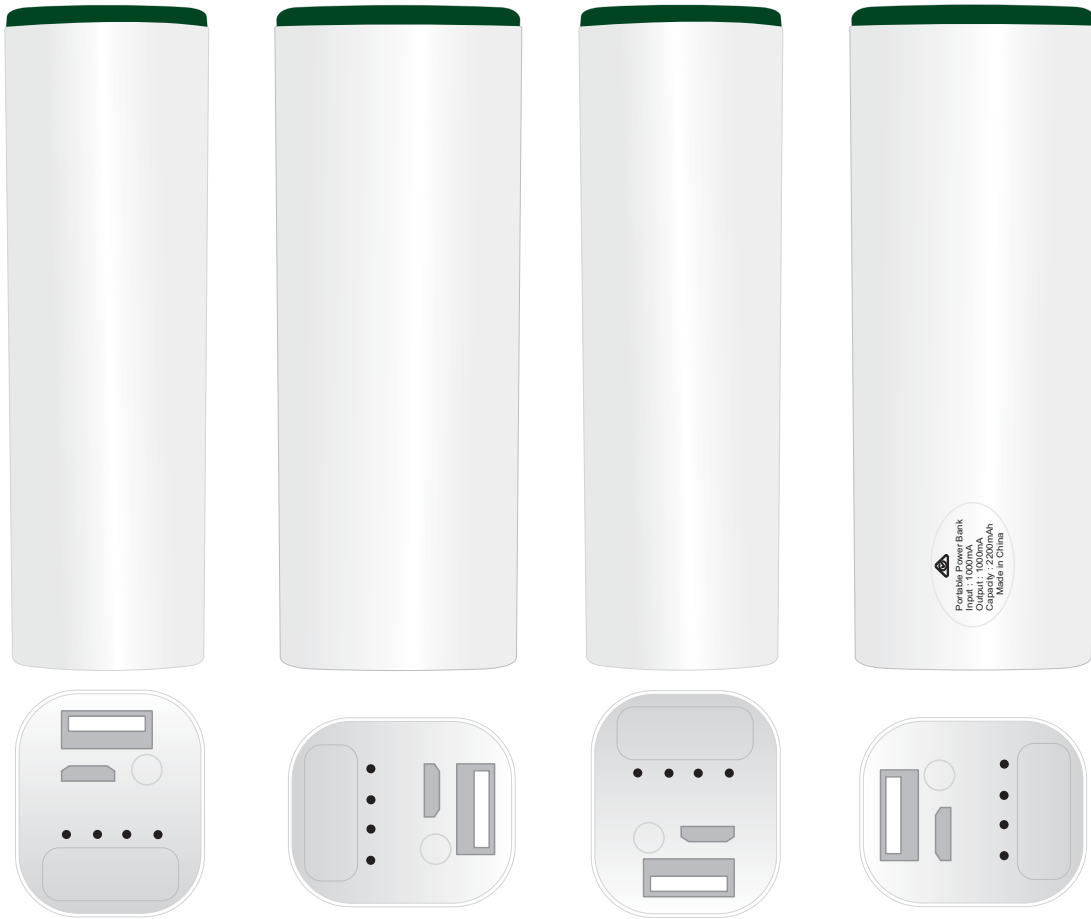

Green

Top

Maximum print area: 25mmL x 20mmH
Actual print size: