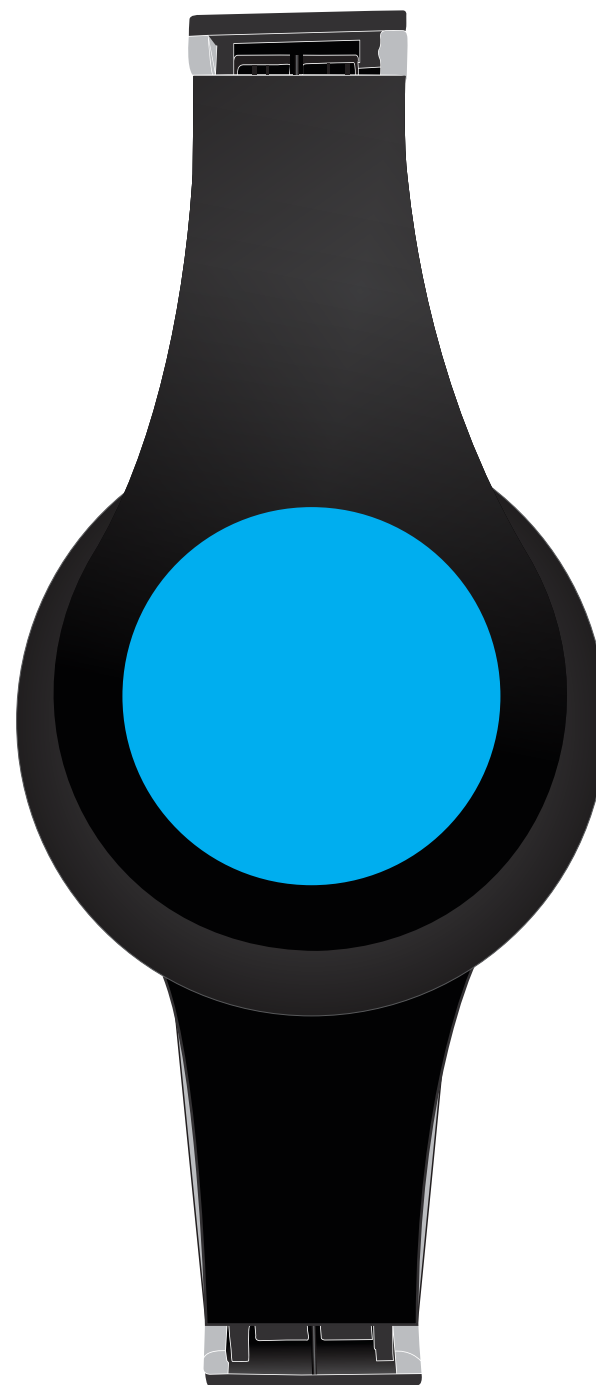

ARTWORK FOR APPROVAL

IMPORTANT: This drawing is for approximate print positional purposes only. It is not intended to be an exact scale or detailed representation of the product. Colour proofs are to be used as a guide only and not a true representation of true product or print colour. If item colours are important, order a sample from our current shipment.

Order #
Proof #1
Date 00/00/00

Product Code : LL9242
Description : Hyper BT Headphones in EVA Zipper Case
Item Colour/s : White, Black
Quantity :
Decoration Type : Pad
Print Colour

IMPORTANT:
Headphones are packed back inside Eva case

BELOW IS 50% OF ACTUAL SIZE

LEFT

RIGHT

LEFT

RIGHT

Maximum print area: 50mm Diameter
Actual print size:

PLEASE SEE NEXT PAGE...

INTERNAL USE ONLY

LEFT

RIGHT

LEFT

RIGHT

RIGHT

LEFT

LEFT

RIGHT