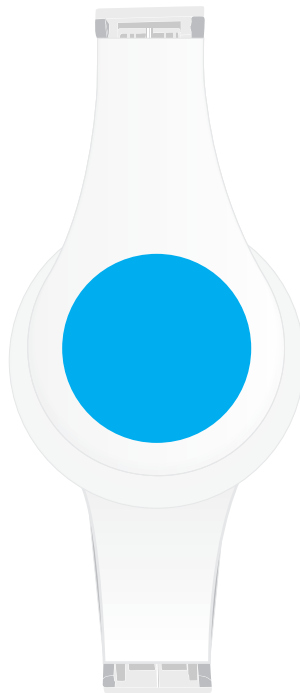

ARTWORK FOR APPROVAL

IMPORTANT: This drawing is for approximate print positional purposes only. It is not intended to be an exact scale or detailed representation of the product. Colour proofs are to be used as a guide only and not a true representation of true product or print colour. If item colours are important, order a sample from our current shipment.

Order #
Proof #1
Date 00/00/00

Product Code : LL9242
Description : Hyper BT Headphones in EVA Zipper Case
Item Colour/s : White, Black
Quantity :
Decoration Type : Pad
Print Colour

IMPORTANT:
Headphones are packed back inside Eva case

BELOW IS 50% OF ACTUAL SIZE

LEFT

RIGHT

LEFT

RIGHT

Maximum print area: 50mm Diameter
Actual print size:

PLEASE SEE NEXT PAGE...

INTERNAL USE ONLY