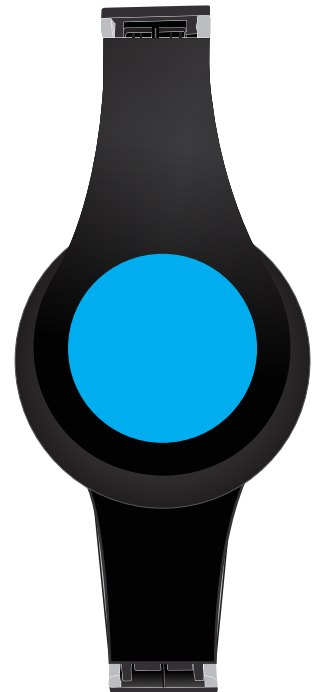

ARTWORK FOR APPROVAL

IMPORTANT: This drawing is for approximate print positional purposes only. It is not intended to be an exact scale or detailed representation of the product. Colour proofs are to be used as a guide only and not a true representation of true product or print colour. If item colours are important, order a sample from our current shipment.

Order #
Proof #1
Date 00/00/00

Product Code : LL9242
Description : Hyper BT Headphones in EVA Zipper Case
Item Colour/s : White, Black
Quantity :
Decoration Type : Digital Direct
Print Colour :

DIGITAL DIRECT: This item is digitally printed in CMYK. If pantone colour matching is important we require you to provide specific PMS colours, and we will produce closest CMYK colour match possible (to CP equivalent of coated pantone colours - perfect colour match not guaranteed). Vector art is required for colour matching. We are unable to edit colours in rasterized images. Print colours may be altered in appearance if placed on a strong colour background.

IMPORTANT:

Headphones are packed back inside Eva case

BELOW IS 50% OF ACTUAL SIZE

LEFT

RIGHT

LEFT

RIGHT

PLEASE SEE NEXT PAGE...