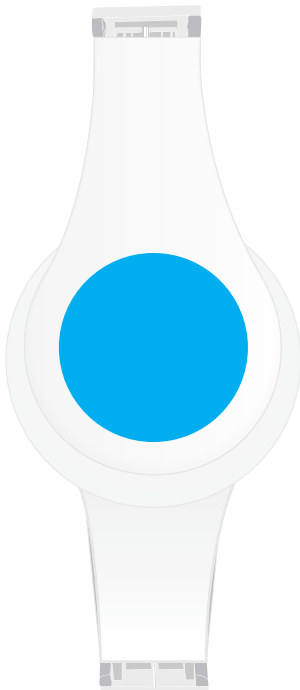

ARTWORK FOR APPROVAL

IMPORTANT: This drawing is for approximate print positional purposes only. It is not intended to be an exact scale or detailed representation of the product. Colour proofs are to be used as a guide only and not a true representation of true product or print colour. If item colours are important, order a sample from our current shipment.

Order #
Proof #1
Date 00/00/00

Product Code : LL9242
Description : Hyper BT Headphones in EVA Zipper Case
Item Colour/s : White, Black
Quantity :
Decoration Type : Digital Direct
Print Colour :

DIGITAL DIRECT: This item is digitally printed in CMYK. If pantone colour matching is important we require you to provide specific PMS colours, and we will produce closest CMYK colour match possible (to CP equivalent of coated pantone colours - perfect colour match not guaranteed). Vector art is required for colour matching. We are unable to edit colours in rasterized images. Print colours may be altered in appearance if placed on a strong colour background.

IMPORTANT:

Headphones are packed back inside Eva case

BELOW IS 50% OF ACTUAL SIZE

LEFT

RIGHT

LEFT

RIGHT

PLEASE SEE NEXT PAGE...