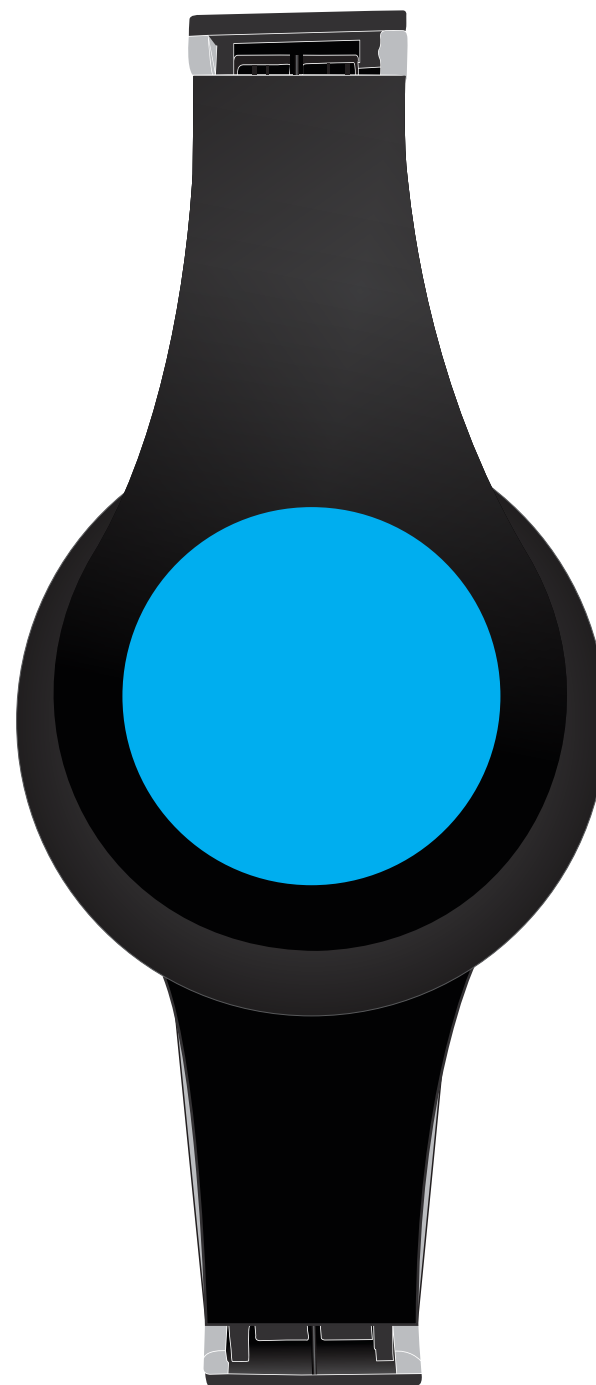

ARTWORK FOR APPROVAL

IMPORTANT: This drawing is for approximate print positional purposes only. It is not intended to be an exact scale or detailed representation of the product. Colour proofs are to be used as a guide only and not a true representation of true product or print colour. If item colours are important, order a sample from our current shipment.

Order #
Proof #1
Date 00/00/00

Product Code : LL9242
Description : Hyper BT Headphones in EVA Zipper Case
Item Colour/s : White, Black
Quantity :
Decoration Type : Digital Direct
Print Colour :

DIGITAL DIRECT: This item is digitally printed in CMYK. If pantone colour matching is important we require you to provide specific PMS colours, and we will produce closest CMYK colour match possible (to CP equivalent of coated pantone colours - perfect colour match not guaranteed). Vector art is required for colour matching. We are unable to edit colours in rasterized images. Print colours may be altered in appearance if placed on a strong colour background.

IMPORTANT:

Headphones are packed back inside Eva case

BELOW IS 50% OF ACTUAL SIZE

LEFT

RIGHT

LEFT

RIGHT

PLEASE SEE NEXT PAGE...

RIGHT

LEFT

LEFT

RIGHT

RIGHT

LEFT

LEFT

RIGHT