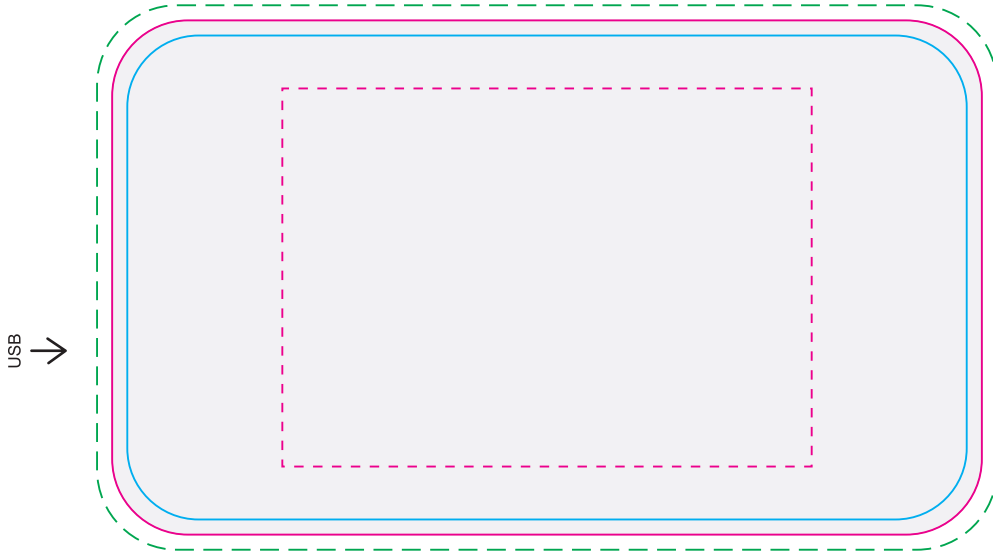

- Finished print area - Pad/Digital ---
- Max print area for copy & text - Edge to Edge Digital ---
- Finished print area - Edge to Edge Digital ---
- Bleed - Edge to Edge Digital ---

BELOW IS 75% OF SIZE

LL9205 - Dynamo Wireless Power Bank with Label - White or Black

Pad Print 

Digital 

Label 

White gift box with Label

Pad/Digital
Print Area: 70mmL x 50mmH
Actual print size: xxmmL x xxmmH

DIGITAL
Edge to Edge
Print Area: 115mmL x 68mmH
Actual print size: xxmmL x xxmmH

Finished print area - Pad/Digital 
Max print area for copy & text - Edge to Edge Digital 
Finished print area - Edge to Edge Digital 
Bleed - Edge to Edge Digital 

Label
Print Area: 90mmL x 43mmH
Actual print size: xxmmL x xxmmH

Max print area for copy & text 
Finished print area 
Label Bleed 