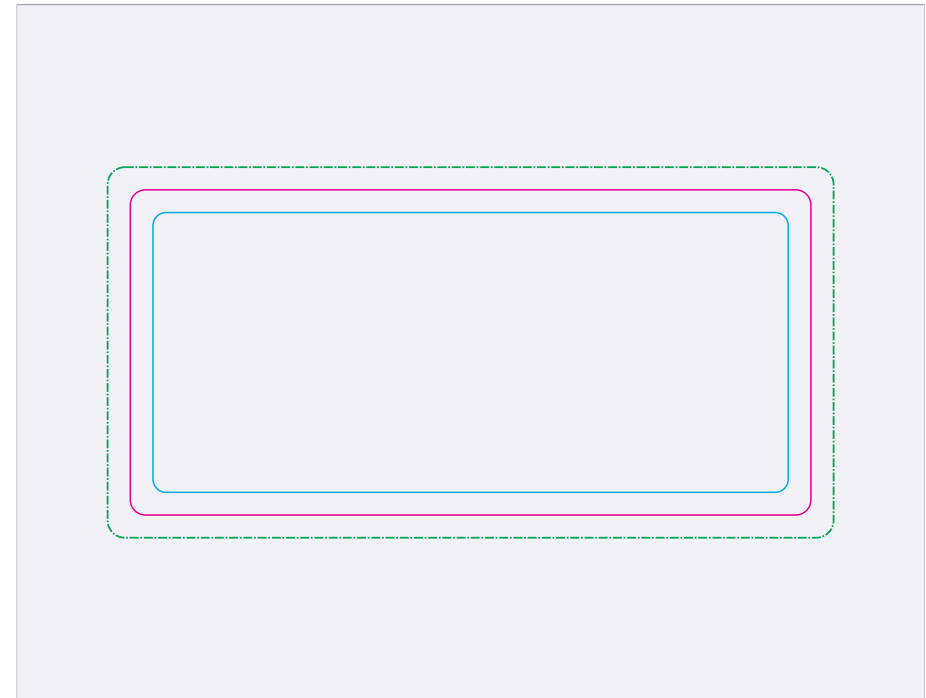

- Finished print area - Pad/Digital ---
- Max print area for copy & text - Edge to Edge Digital ---
- Finished print area - Edge to Edge Digital ---
- Bleed - Edge to Edge Digital ---

BELOW IS 75% OF SIZE

LL9205 - Dynamo Wireless Power Bank with Label - White or Black

Pad Print 

Digital 

Label 

White gift box with Label

Pad/Digital
Print Area: 70mmL x 50mmH
Actual print size: xxmmL x xxmmH

DIGITAL
Edge to Edge
Print Area: 115mmL x 68mmH
Actual print size: xxmmL x xxmmH

Finished print area - Pad/Digital 
Max print area for copy & text - Edge to Edge Digital 
Finished print area - Edge to Edge Digital 
Bleed - Edge to Edge Digital 

Label
Print Area: 90mmL x 43mmH
Actual print size: xxmmL x xxmmH

Max print area for copy & text 
Finished print area 
Label Bleed 