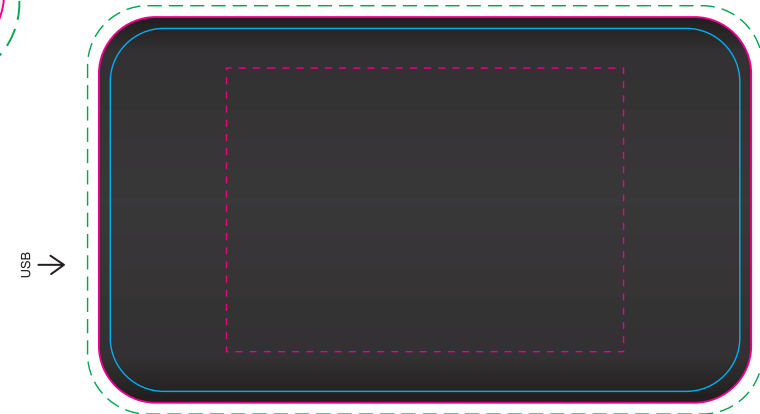

LL9205 - Dynamo Wireless Power Bank - White or Black

Pad Print  PMS XXXc

Digital 

Pad/Digital
Print Area: 70mmL x 50mmH
Actual print size: xxmmL x xxmmH

DIGITAL
Edge to Edge
Print Area: 115mmL x 68mmH
Actual print size: xxmmL x xxmmH

- Finished print area - Pad/Digital ---
- Max print area for copy & text - Edge to Edge Digital ---
- Finished print area - Edge to Edge Digital ---
- Bleed - Edge to Edge Digital ---

BELOW IS 75% OF SIZE

LL9205 - Dynamo Wireless Power Bank with Label - White or Black

Pad Print 

Digital 

Label 

White gift box with Label

Pad/Digital
Print Area: 70mmL x 50mmH
Actual print size: xxmmL x xxmmH

DIGITAL
Edge to Edge
Print Area: 115mmL x 68mmH
Actual print size: xxmmL x xxmmH

Finished print area - Pad/Digital 
Max print area for copy & text - Edge to Edge Digital 
Finished print area - Edge to Edge Digital 
Bleed - Edge to Edge Digital 

Label
Print Area: 90mmL x 43mmH
Actual print size: xxmmL x xxmmH