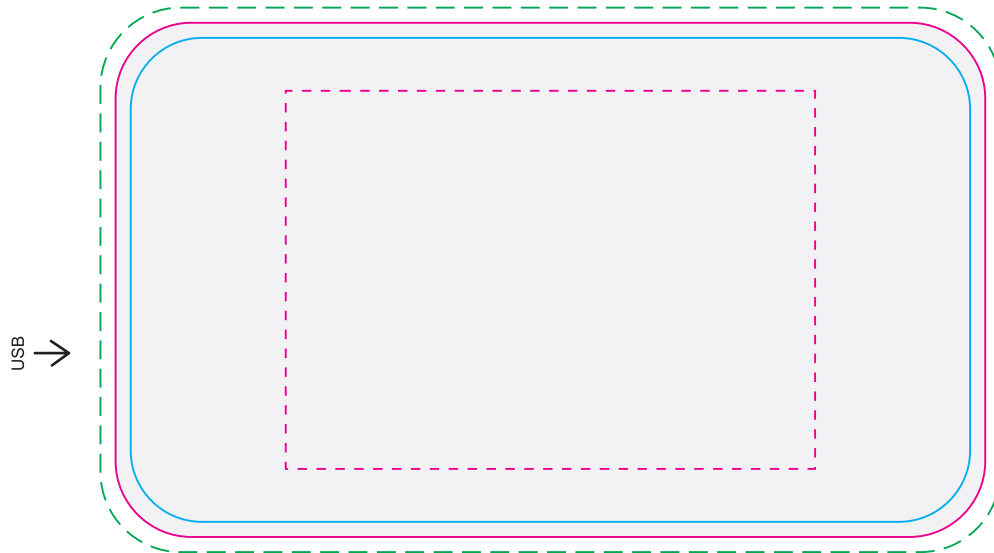

LL9205 - Dynamo Wireless Power Bank - White or Black

Pad Print  PMS XXXc

Digital 

Pad/Digital
Print Area: 70mmL x 50mmH
Actual print size: xxmmL x xxmmH

DIGITAL
Edge to Edge
Print Area: 115mmL x 68mmH
Actual print size: xxmmL x xxmmH

- Finished print area - Pad/Digital ---
- Max print area for copy & text - Edge to Edge Digital ---
- Finished print area - Edge to Edge Digital ---
- Bleed - Edge to Edge Digital ---

BELOW IS 75% OF SIZE

LL9205 - Dynamo Wireless Power Bank with Label - White or Black

Pad Print 

Digital 

Label 

White gift box with Label

Pad/Digital
Print Area: 70mmL x 50mmH
Actual print size: xxmmL x xxmmH

DIGITAL
Edge to Edge
Print Area: 115mmL x 68mmH
Actual print size: xxmmL x xxmmH

Finished print area - Pad/Digital 
Max print area for copy & text - Edge to Edge Digital 
Finished print area - Edge to Edge Digital 
Bleed - Edge to Edge Digital 

Label
Print Area: 90mmL x 43mmH
Actual print size: xxmmL x xxmmH