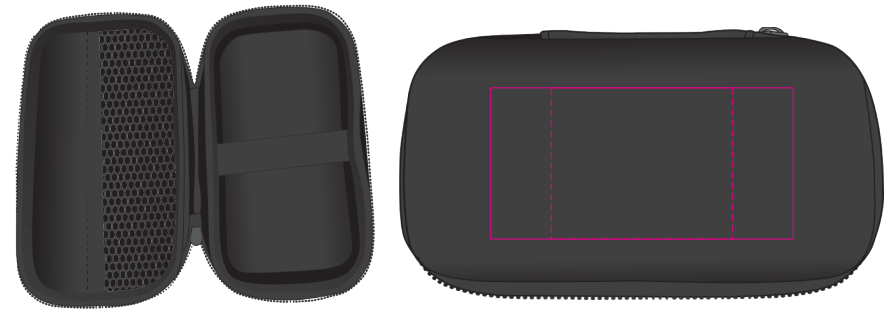

TBA + LL6674 - Medium EVA Zipper Case

Screen Print  PMS XXXc

Digital 

**Screen**  
Print Area: 100mmL x 50mmH  
Actual print size: xxmmL x xxmmH

**Digital**  
Print Area: 60mmL x 50mmH  
Actual print size: xxmmL x xxmmH

Finished print area - Screen   
Finished print area - Digital 