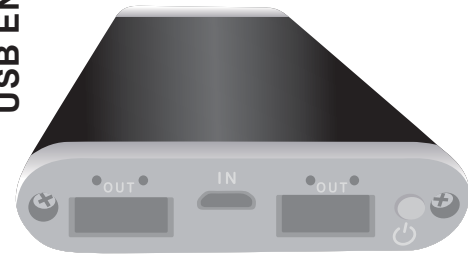

ARTWORK FOR APPROVAL

IMPORTANT: This drawing is for approximate print positional purposes only. It is not intended to be an exact scale or detailed representation of the product. Colour proofs are to be used as a guide only and not a true representation of true product or print colour. If item colours are important, order a sample from our current shipment.

Order #
Proof #1
Date 00/00/00

Product Code : LL9203
Description : Polaris 8000mAh Power Bank
Item Colour/s : Black/Silver & Silver/Silver
Quantity :
Decoration Type : Laser

Supplied Cable

☒ 3 in 1 Cable
USB - Micro USB, 8 Pin & Type C

LASER ENGRAVING VARIATIONS:

Due to slight variations in the composition of item materials its possible laser engraving results will vary from time to time and this is considered normal.

USB END

USB END

Maximum print area: 120mmL x 40mmH
Actual print size:

INTERNAL USE ONLY

INT:

QC Code:	New Pte # _____	Info:	MSDS-DG	Ctns: _____	Wt(kg): _____
PP:	Prt Int: _____	Prep:	Q: _____	D: _____	
Rpt Ord:	Rpt Pte # _____	Cat:	S: _____	Ctns: _____	Wt(kg): _____
Split: Y/N	Mach: _____	U/P Int: _____	R/P Int: _____	E: _____	D: _____
Courier:			R: _____	Total Wt(kg): _____