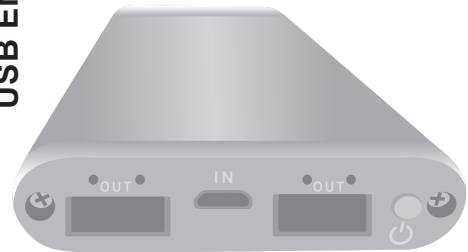

LASER ENGRAVING VARIATIONS:

Due to slight variations in the composition of item materials its possible laser engraving results will vary from time to time and this is considered normal.

USB END

USB END

Maximum print area: 120mmL x 40mmH
Actual print size: