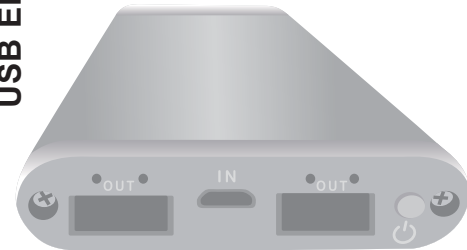

Maximum print area: 60mmL x 40mmH
Actual print size: