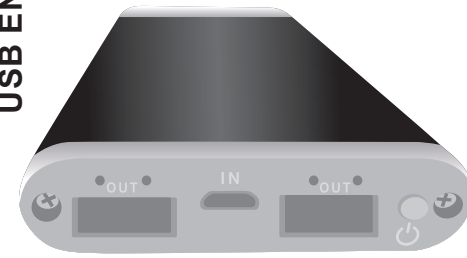

USB END

USB END

Maximum print area: 60mmL x 40mmH
Actual print size: