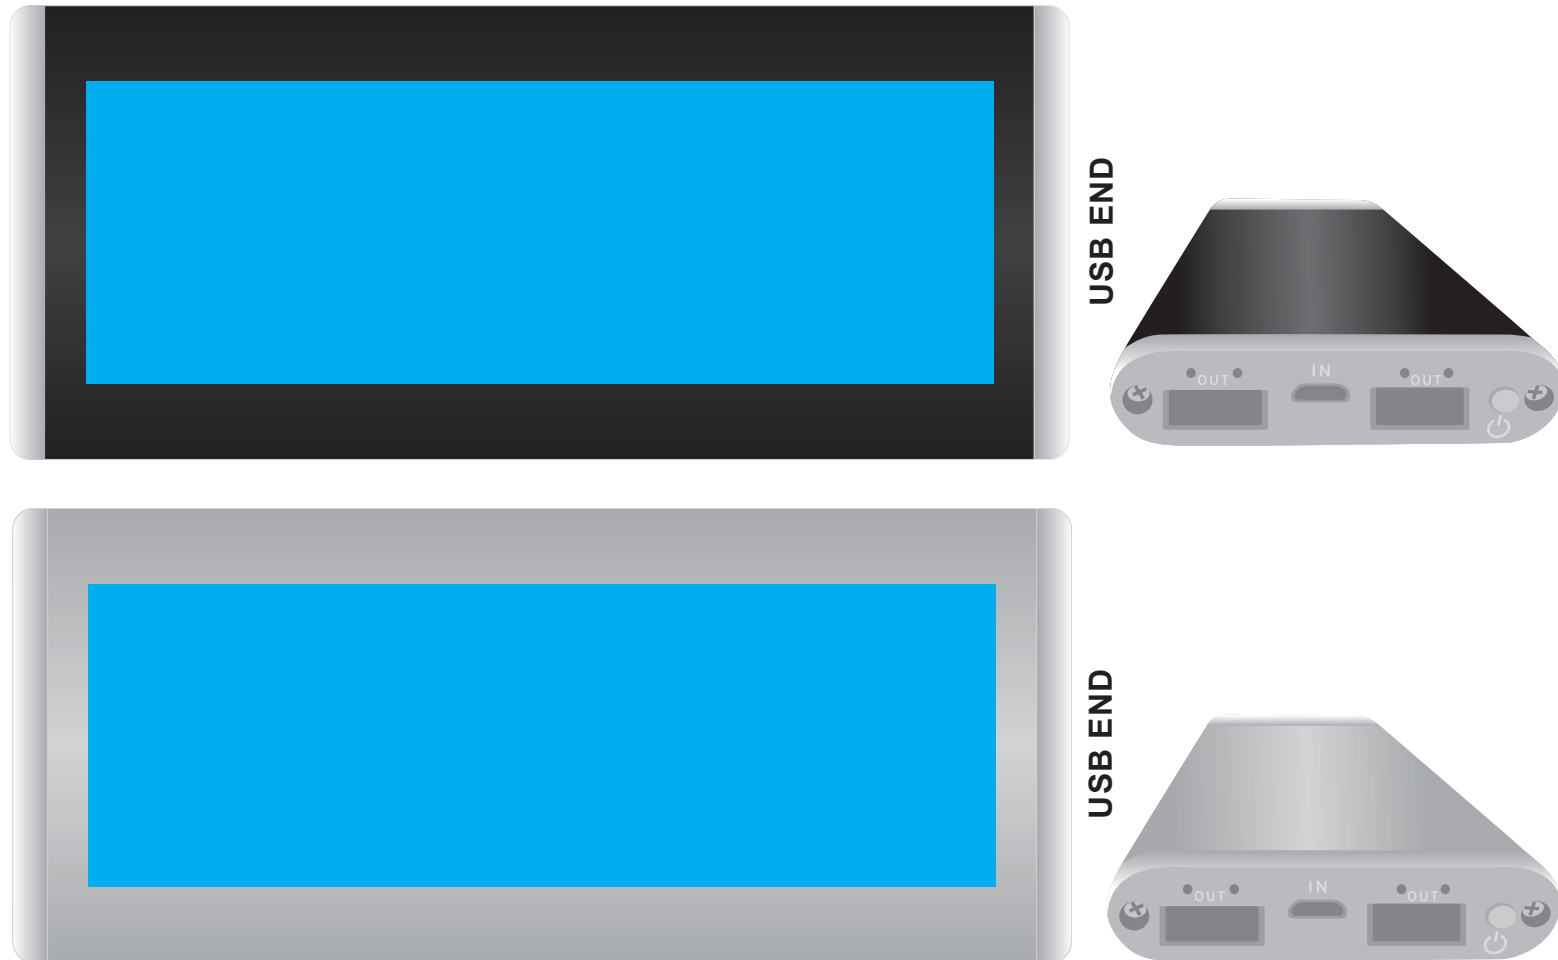

Please note: This item is digitally printed in CMYK.
If pantone colour matching is important we require you to provide specific PMS colours, and we will produce closest CMYK colour match possible (to CP equivalent of coated pantone colours - perfect colour match not guaranteed). Vector art is required for colour matching. We are unable to edit colours in rasterized images. Print colours may be altered in appearance if placed on a strong colour background.

Maximum print area: 120mmL x 40mmH
Actual print size: