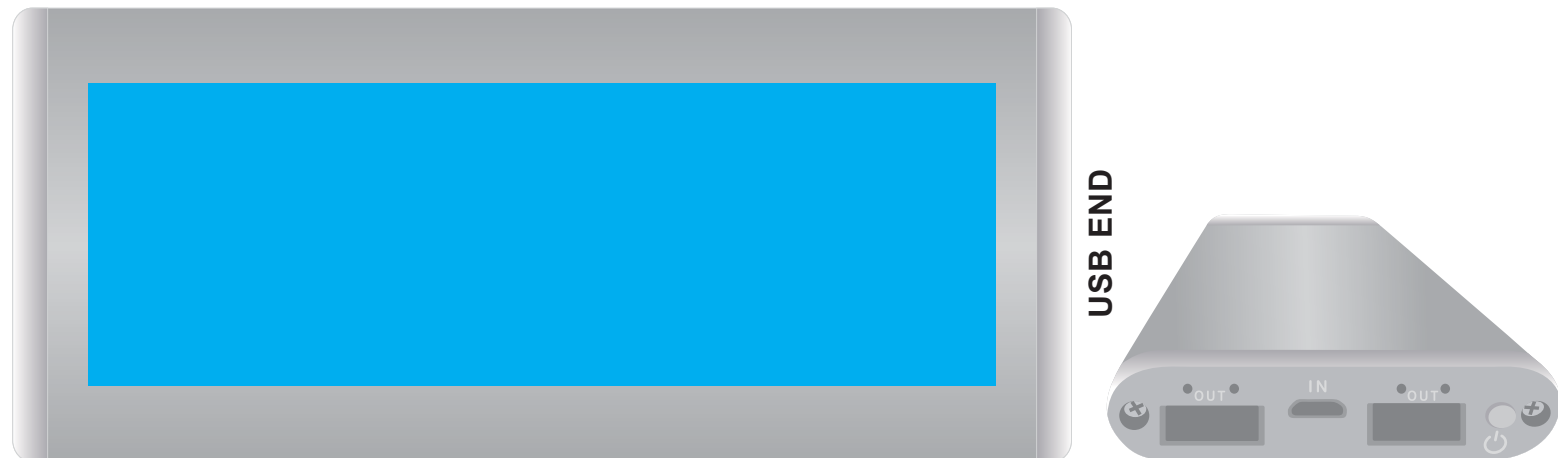

LASER ENGRAVING VARIATIONS:
Due to slight variations in the composition of item materials its possible laser engraving results will vary from time to time and this is considered normal.

Maximum print area: 120mmL x 40mmH
Actual print size: