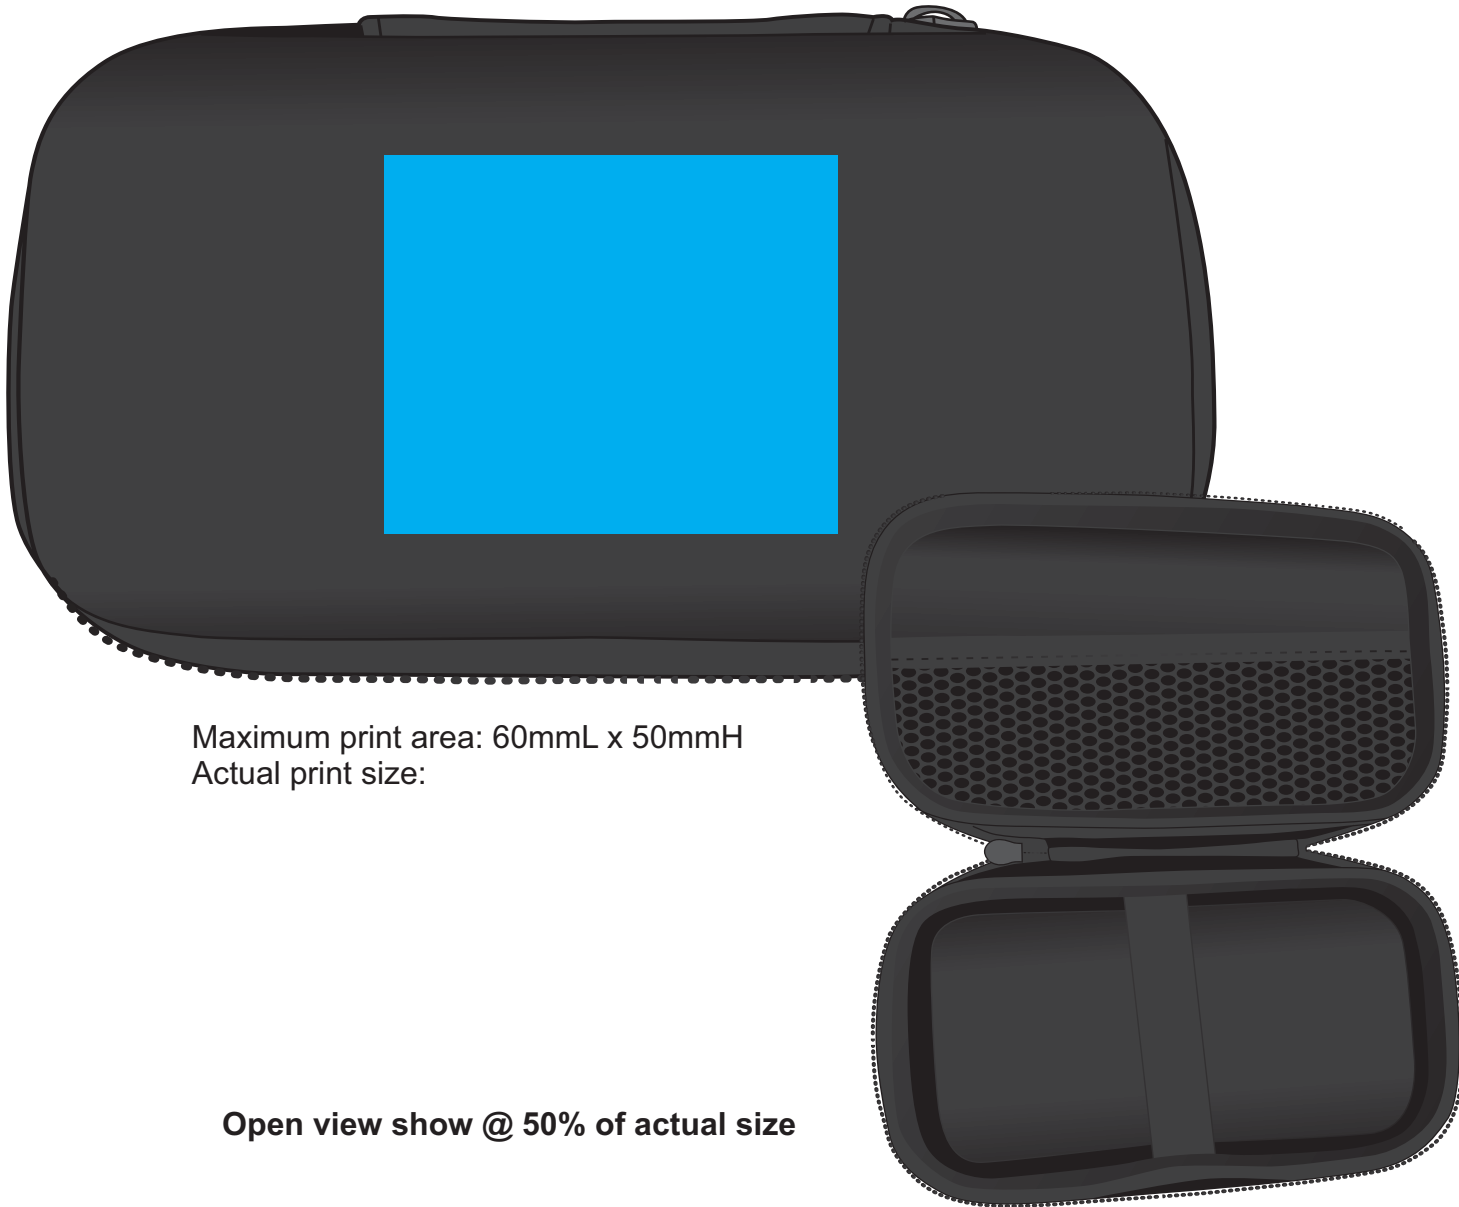

ARTWORK FOR APPROVAL

IMPORTANT: This drawing is for approximate print positional purposes only. It is not intended to be an exact scale or detailed representation of the product. Colour proofs are to be used as a guide only and not a true representation of true product or print colour. If item colours are important, order a sample from our current shipment.

Order #
Proof #1
Date 00/00/00

Product Code : LL6674
Description : Medium EVA Zipper Case Low Profile 38mmH
Item Colour/s : Black
Quantity :
Decoration Type : Direct Digital
Print Colour

Please note: This item is digitally printed in CMYK. If pantone colour matching is important we require you to provide specific PMS colours, and we will produce closest CMYK colour match possible (to CP equivalent of coated pantone colours - perfect colour match not guaranteed). Vector art is required for colour matching. We are unable to edit colours in rasterized images. Print colours may be altered in appearance if placed on a strong colour background.

PLEASE NOTE: EVA cases are hand stitched therefore variations in size and shape of the item will occur. Print position cannot be guaranteed across the entire order and is considered acceptable.

Maximum print area: 60mmL x 50mmH
Actual print size:

Open view show @ 50% of actual size

INTERNAL USE ONLY

INT:

QC Code:	New Pte # _____	Info:	Q: _____	Ctns: _____	Wt(kg): _____
PP:	Prt Int: _____	Prep:	S: _____	D: _____	
Rpt Ord:	Rpt Pte # _____	Cat:	E: _____	Ctns: _____	Wt(kg): _____
Split: Y/N	Mach: _____	U/P Int: _____	R/P Int: _____	R: _____	D: _____
Courier:					Total Wt(kg): _____