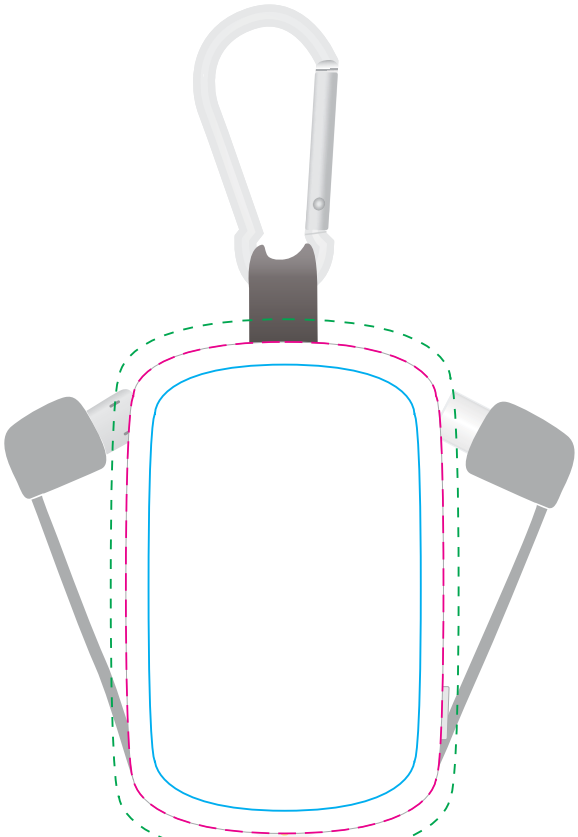

LL9201 - Neutron Power Bank - White

Digital

MICRO USB END

MICRO USB END

Standard
Print Area: 35mmL x 58mmH
Actual print size: xxmmL x xxmmH

Edge to Edge
Print Area: 42mmL x 65mmH
Actual print size: xxmmL x xxmmH

Finished print area	
Max print area for copy & text	
Finished print area - Edge to Edge	
Bleed line	