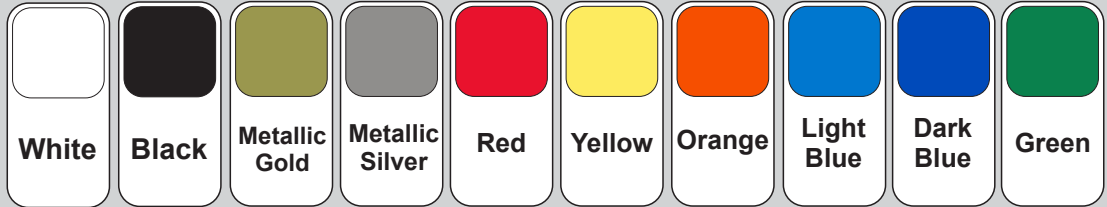

# ARTWORK FOR APPROVAL

**IMPORTANT:** This drawing is for approximate print positional purposes only. It is not intended to be an exact scale or detailed representation of the product. Colour proofs are to be used as a guide only and not a true representation of true product or print colour. If item colours are important, order a sample from our current shipment.

Order #  
Proof #1  
Date 00/00/00

Product Code : LL9113  
Description : Silicone Mobile Phone Wallet  
Item Colour/s : Black, Dark Blue, Light Blue, Red, White  
Quantity :  
Decoration Type : Screen  
Print Colour

## SELECT COLOURS AVAILABLE TO PRINT

Print result will be a closest PMS match only.

Colour of pouch can change between shipment to shipment. If in doubt call for samples.

Maximum print area: 45mmL x 45mmH  
Actual print size: